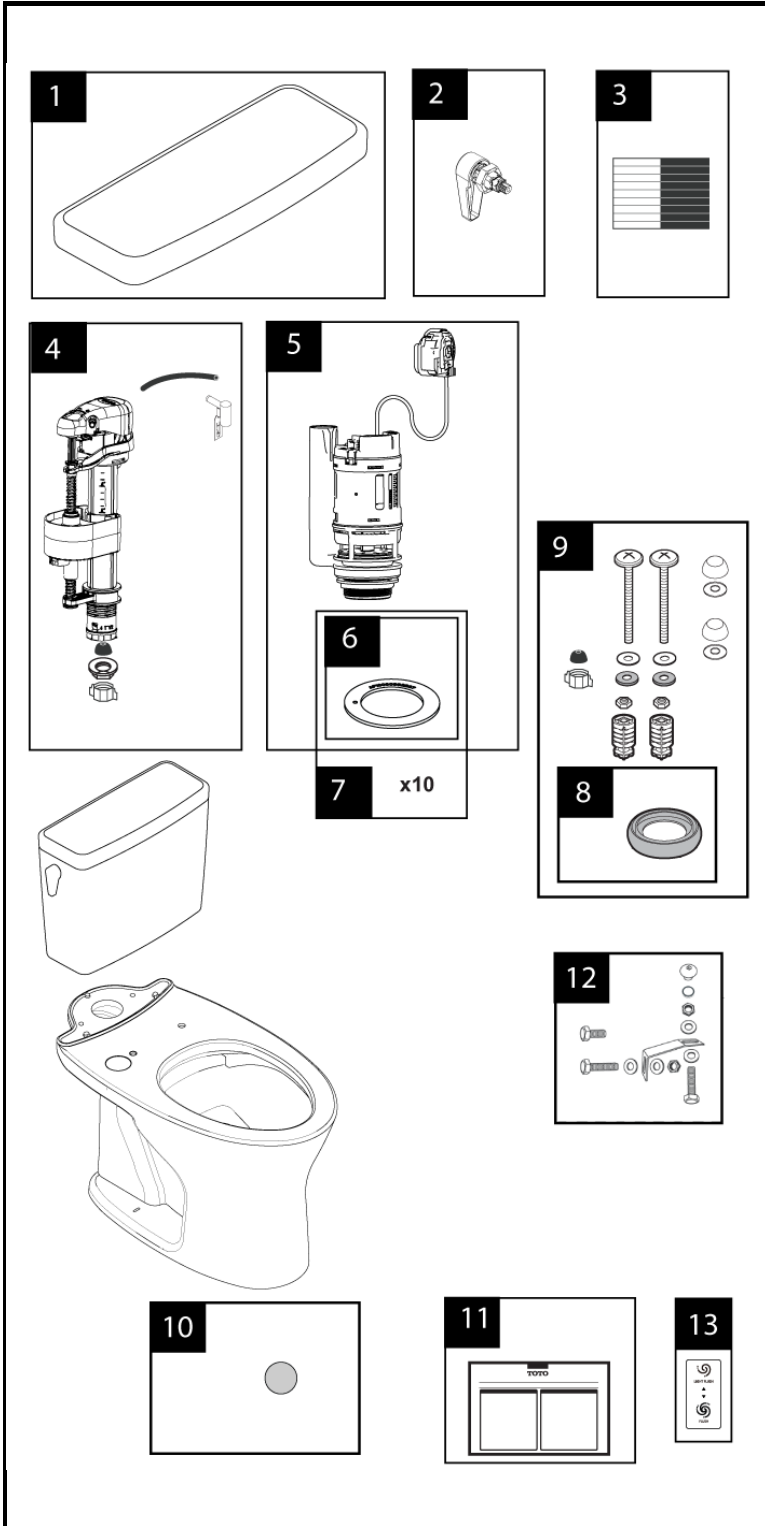

10" Drake®

1.28 & 0.8 Gpf Toilet, Elongated DYNAMAX TORNADO FLUSH®, Universal Height, (including CEFIONTECT®, Right Hand Trip Lever)

Actual Product may vary slightly from illustration.

Item	Part	Description
1	TCU746CR#01	Tank Lid w/ Velcro Tape - Cotton
	TCU746CR#03	Tank Lid w/ Velcro Tape - Bone
	TCU746CR#11	Tank Lid w/ Velcro Tape - Colonial White
	TCU746CR#12	Tank Lid w/ Velcro Tape - Sedona Beige
	TCU746CR#51	Tank Lid w/ Velcro Tape - Ebony
	TCU746BCR#01	Tank Lid w/ Bolt Down Hole
2	THU773#CP-A	Trip Lever Handle - Chrome Plated
	THU773#PN-A	Trip Lever Handle - Polished Nickel
	THU773#BN-A	Trip Lever Handle - Brushed Nickel
	THU773#01-A	Trip Lever Handle - Cotton
	THU774#CP-A	Trip Lever Right Handle - Chrome Plated
	THU774#PN-A	Trip Lever Right Handle - Polished Nickel
	THU774#BN-A	Trip Lever Right Handle - Brushed Nickel
	THU774#01-A	Trip Lever Right Handle - Cotton
3	THU107	Velcro Tape
4	TSU813.07-A	Fill Valve Assembly
5	THU776S-A	Flush Valve Assembly, 1.28 GPF
	THU792S-A	Flush Valve Assembly, 1.28 GPF (R.Hand Tank)
	THU654-A	Flush Valve Assembly, 1.28 GPF (Ins.Tank Only)
6	9BU112E-A	Flush Tower Seal Gasket - 1 piece
7	THU744	Flush Tower Seal Gasket - 10 pieces
8	9BU109E-A	Tank to Bowl Gasket
9	THU778#01-A	Tank to Bowl Mounting Hardware - Cotton White
	THU778#03-A	Tank to Bowl Mounting Hardware - Bone
	THU778#11-A	Tank to Bowl Mounting Hardware - Colonial White
	THU778#12-A	Tank to Bowl Mounting Hardware - Sedona Beige
	THU778#51-A	Tank to Bowl Mounting Hardware - Ebony
10	0EU147#01-A	Conceal Sticker - Cotton White
	0EU147#03-A	Conceal Sticker - Bone
	0EU147#11-A	Conceal Sticker - Colonial White
	0EU147#12-A	Conceal Sticker - Sedona Beige
	0EU147#51-A	Conceal Sticker - Ebony
11	0GU193	Installation Instruction
12	THU089	Bolt Down Set
13	0EU148	Dual Flush Sticker
	0EU148-1	Dual Flush Sticker - Ebony Tank