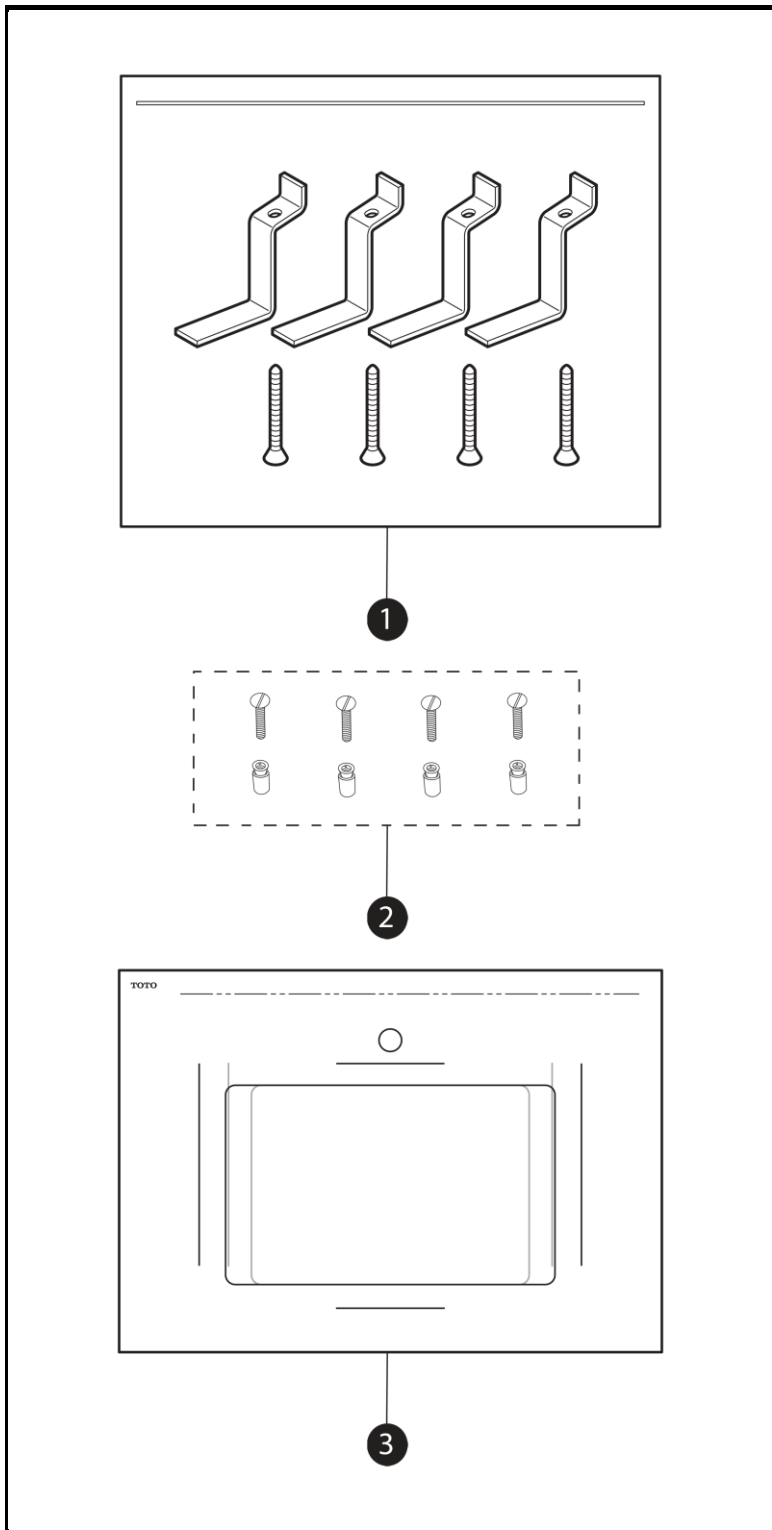

17-11/16" x 13" Rectangular Undercounter Lavatory

Item	Part	Description
1	THU409	Mounting Set, UC Lav Tall Rim
2	THU410	Anchor Set UC Lav
3	OGU205-A	Installation Template for LT1535G

Note:

Product Number Explanations	
Undercounter Lavatory	Colors
(LT) Lavatory (1535) Model (G) CEFIONTECT®	(#01) Cotton

Actual Product may vary slightly from illustration.