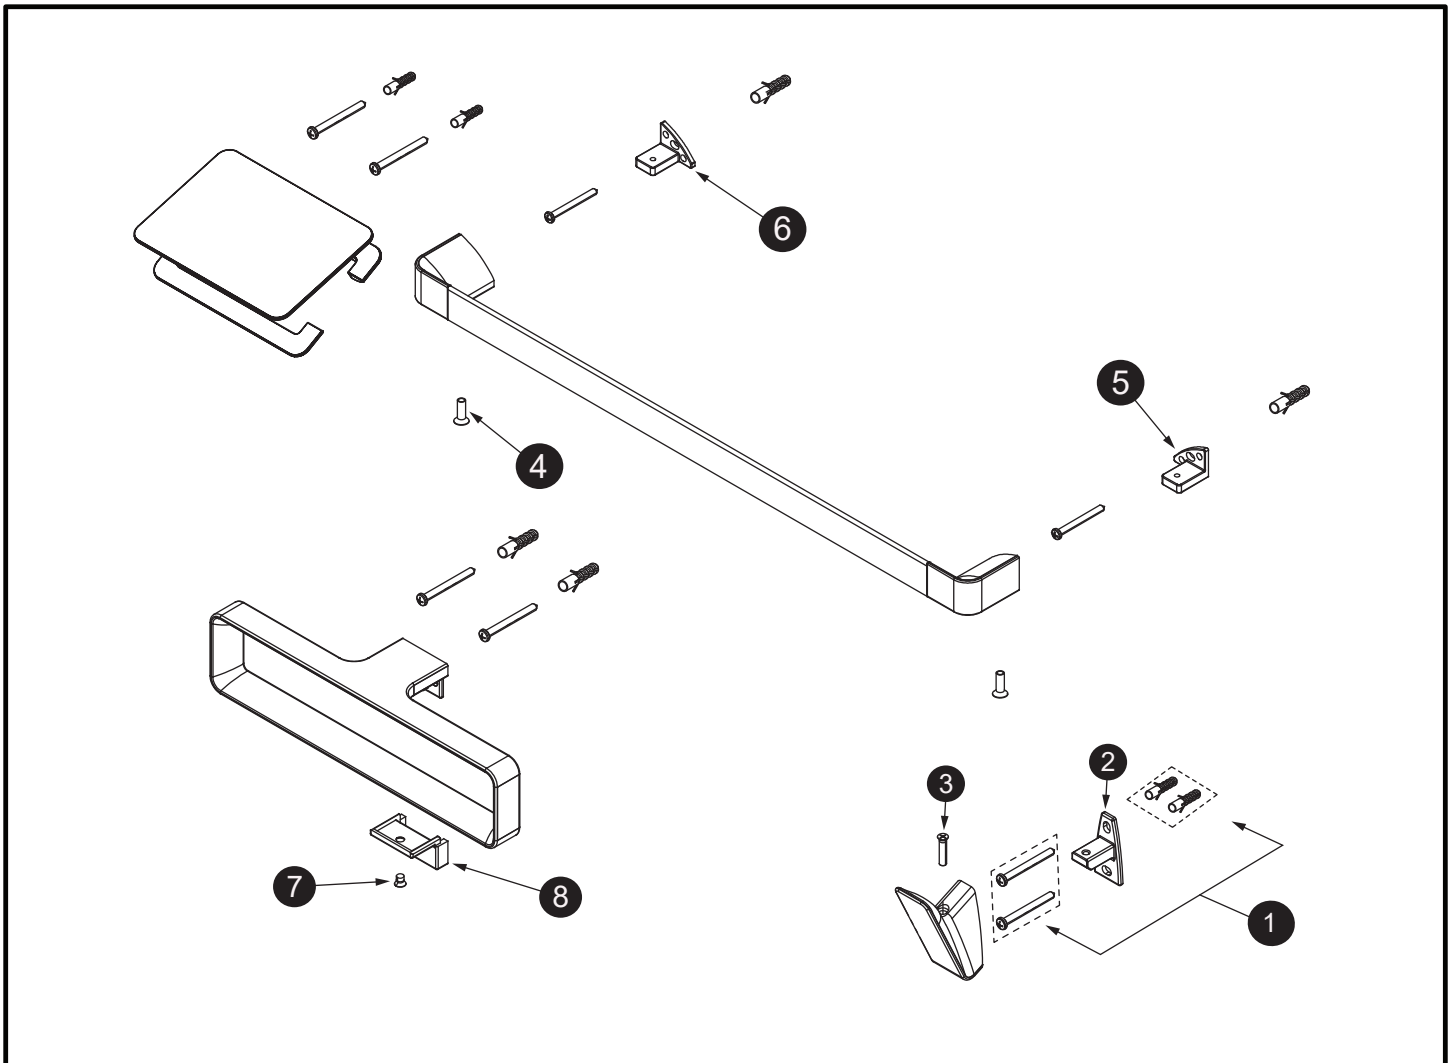

**G Series Accessories (Round)**

Item	Part	Description
1	THP4489	Anchor Set
2	THP5437	Bracket
3	THP5444	Set Screw
4	THP5443	Set Screw
5	THP5435	Bracket (Right)
6	THP5434	Bracket (Left)
7	THP5441	Set Screw
8	THP5432#CP	Bracket

LEGEND
\$\$ = Denotes Finish
#CP = Polished Chrome
#BN = Brushed Nickel
#PN = Polished Nickel