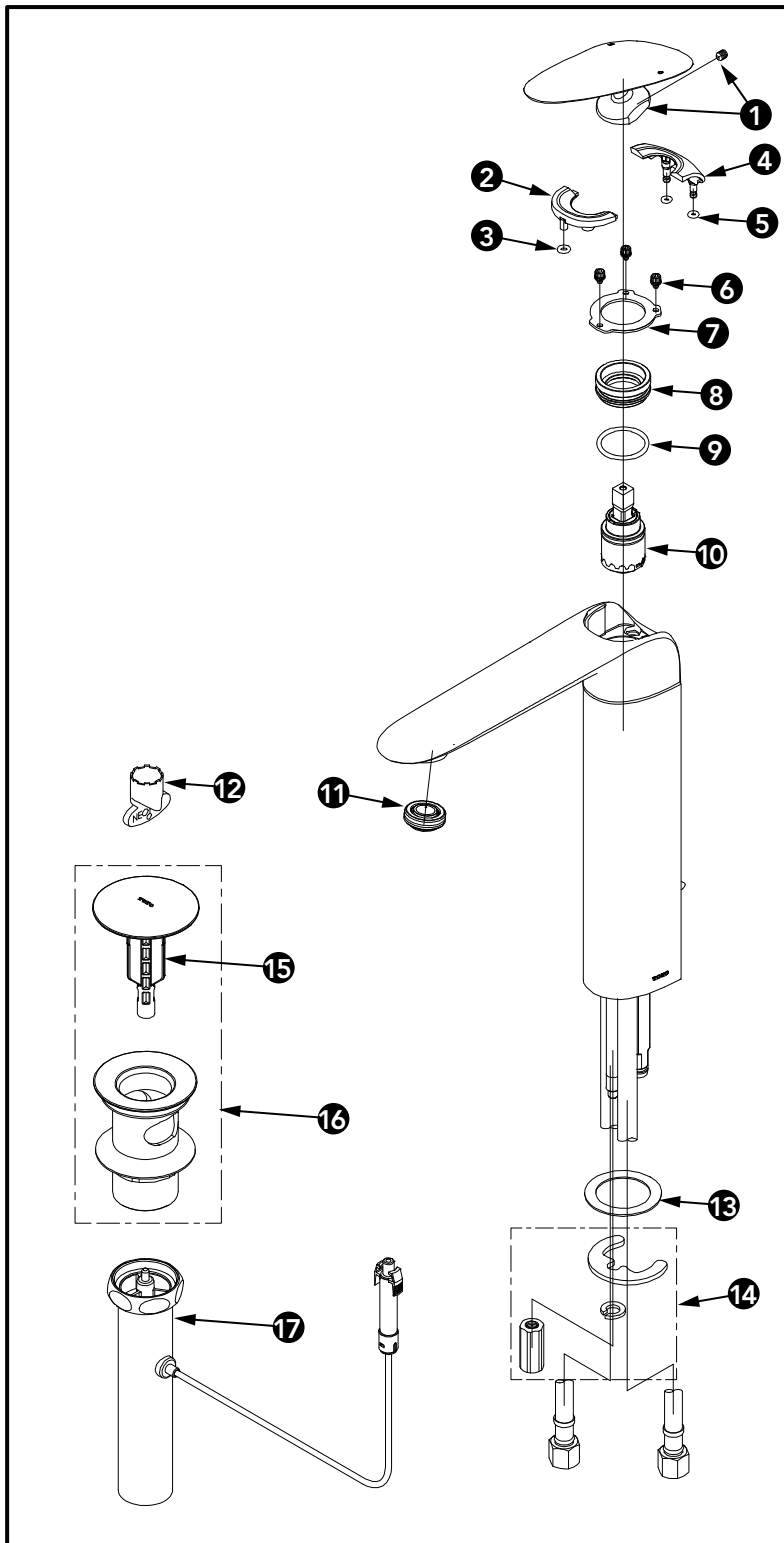

ZA Single Handle Lavatory Faucet

Item	Part	Description
1	THP5577#CP	Handle Assembly
2	THP5578#CP	Front Escutcheon
3	THP5579	Front Escutcheon O-Ring (1pc)
4	THP5580#CP	Back Escutcheon
5	THP5581	Back Escutcheon O-Ring (1pc)
6	THP5363	Fixing Screw M3x5 (1pc)
7	THP5582	Fixed Plate
8	THP5583	Valve Cap
9	THP5584	O-Ring (1pc)
10	THP5576	Cartridge
11	THP5510	1.2gpm Aerator
12	THP5118	Aerator Key
13	THP5353	Rubber Gasket
14	THP5120	Spout Mounting Hardware
15	THP5537#CP	Plunger
16	THP5538#CP	Top Drain Assembly
17	THP5539	Bottom Drain Assembly