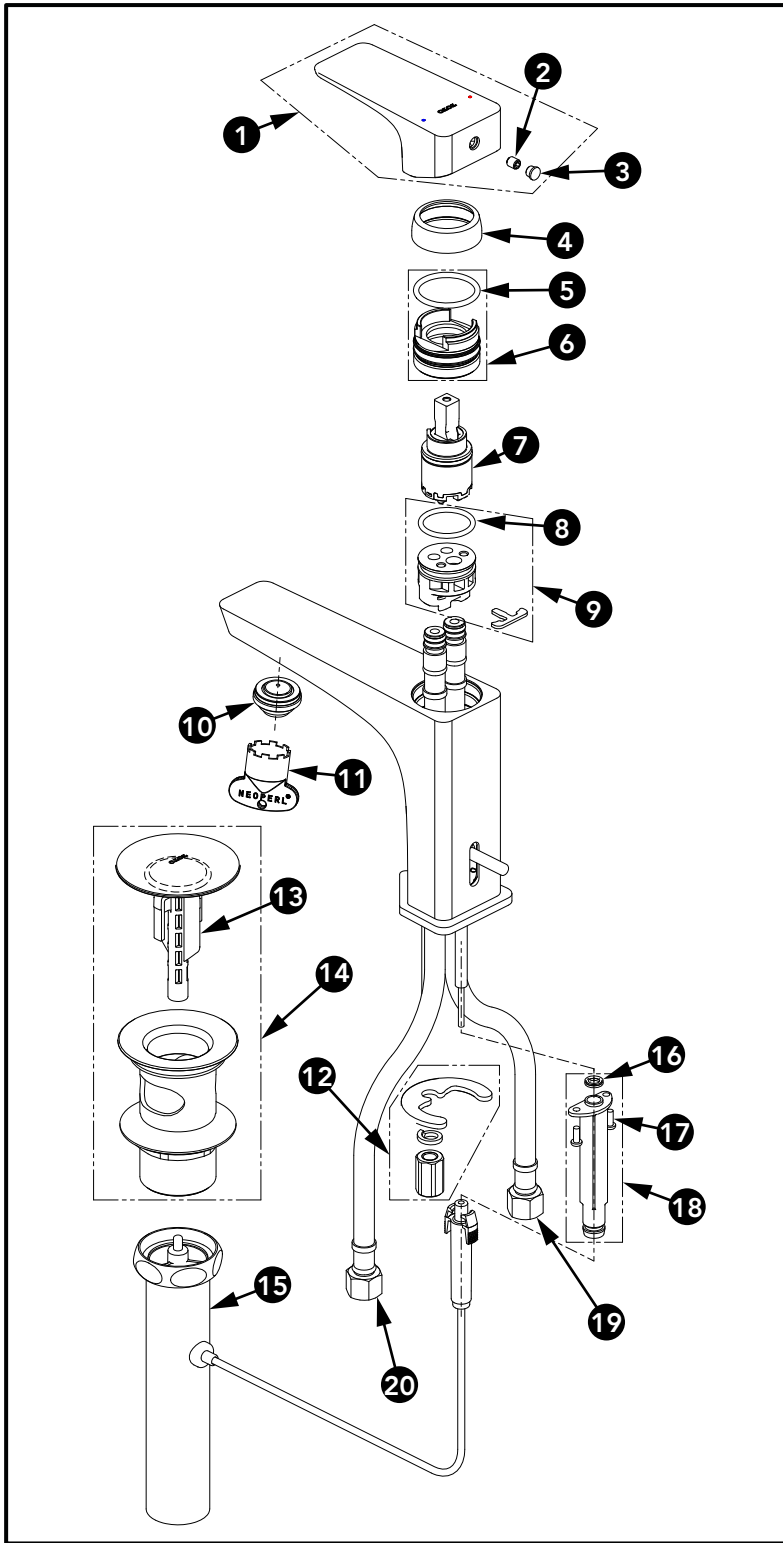

GE Single Handle Lavatory Faucet

Item	Part	Description
1	THP5533#\$\$	Handle Assembly
2	THP5110	Set Screw
3	THP5296	Plug
4	THP5534#\$\$	Escutcheon
5	THP5535	O-Ring
6	THP5536	Valve Cap
7	THP5626	Cartridge
8	THP5115	O-Ring
9	THP5116	Cartridge Base
10	THP5164	1.2gpm Aerator
11	THP5118	Aerator Key
12	THP5120	Spout Mounting Hardware
13	THP5537#\$\$	Plunger
14	THP5538#\$\$	Top Drain Assembly
15	THP5539	Bottom Drain Assembly
16	THP5540	Gasket
17	THP5541	Screws x2
18	THP5542	Drain Lift Rod Sleeve
19	THP5543	Supply Hose, Hot (TLG07301U)
	THP5544	Supply Hose, Hot (TLG07303U, TLG07305U)
20	THP5545	Supply Hose, Cold (TLG07301U)
	THP5546	Supply Hose, Cold (TLG07303U, TLG07305U)

LEGEND

\$\$ = Denotes Finish

#CP = Polished Chrome

#BN = Brushed Nickel

MADE TO ORDER

\$\$ = Denotes Finish

#PN = Polished Nickel

#PFG = Polished French Gold

#PBR = Polished Bronze

#MBL = Matte Black