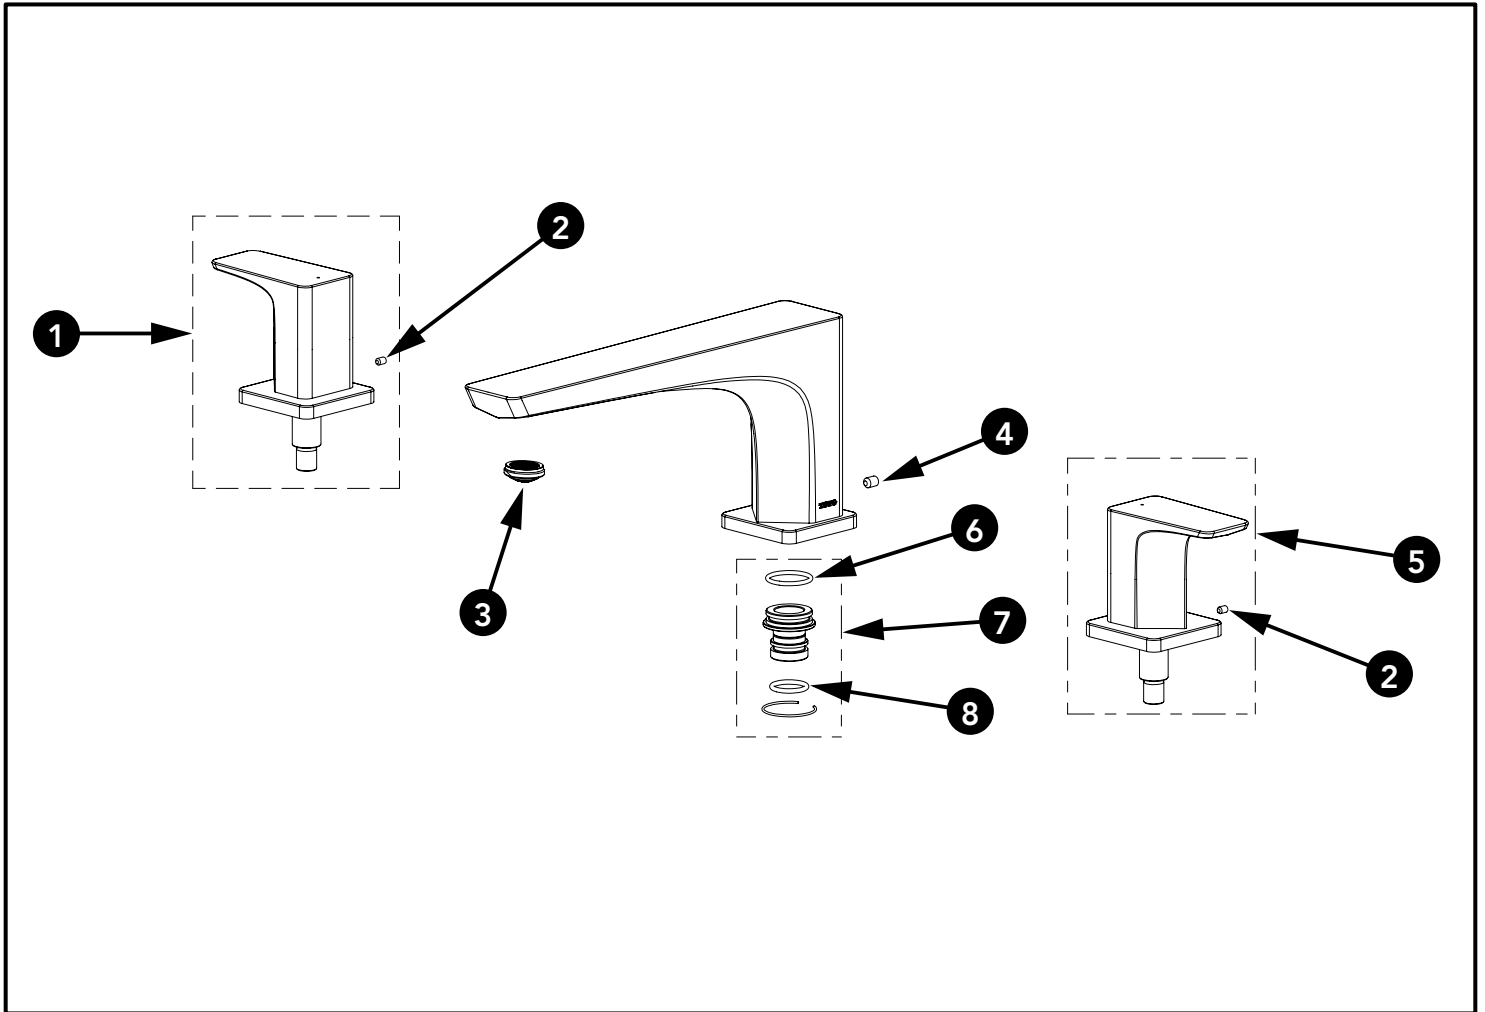

GE Roman Tub Filler Trim (3-Hole)

Item	Part	Description
1	THP5454#\$\$	Handle (HOT)
2	THP5422	Set Screw
3	THP5214	Aerator
4	THP5429	Set Screw
5	THP5453#\$\$	Handle (COLD)
6	THP5180	O-Ring
7	THP5182	Valve Connector Set
8	THP5181	O-Ring

LEGEND
\$\$ = Denotes Finish
#CP = Polished Chrome
#BN = Brushed Nickel

MADE TO ORDER
\$\$ = Denotes Finish
#PN = Polished Nickel
#PFG = Polished French Gold
#PBR = Polished Bronze
#MBL = Matte Black