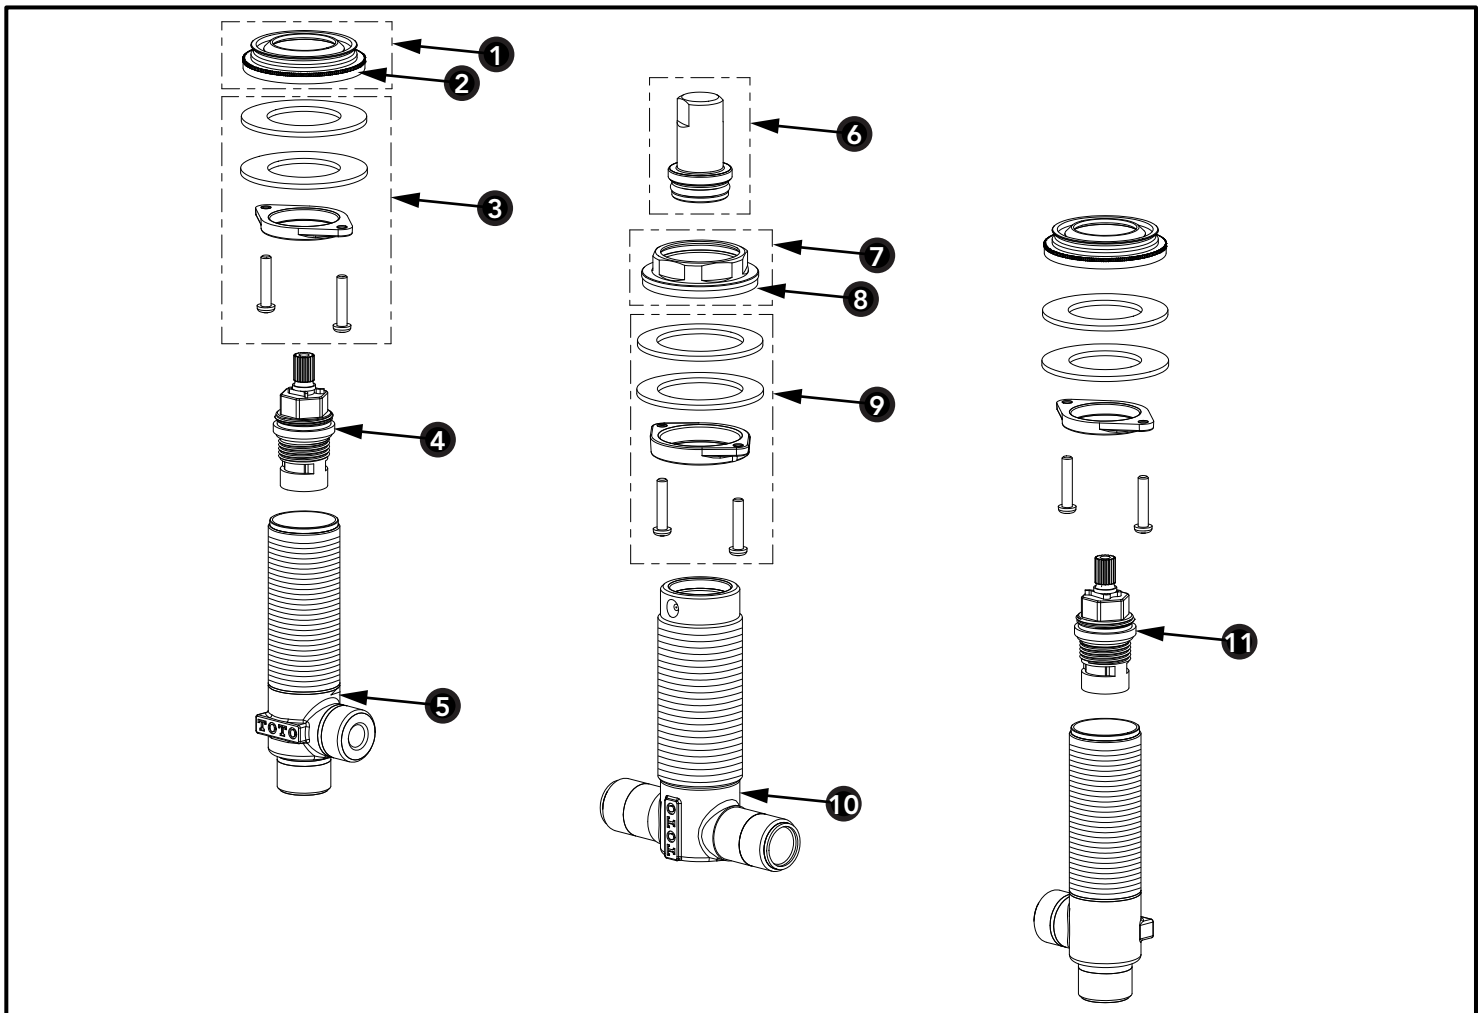

Roman Tub Filler Valve (3-Hole)

Item	Part	Description
1	THP5165	Collar
2	THP5166	Foam Gasket
3	THP5167	Mounting Hardware
4	THP4021	Cartridge (HOT)
5	THP5460	Valve Body
6	THP5193	Plug Cover
7	THP5194	Diverter Collar
8	THP5195	Foam Gasket
9	THP5196	Diverter Mounting Hardware
10	THP5464	Diverter Body
11	THP4040	Cartridge (COLD)

* Please specify finish when ordering

LEGEND
\$\$ = Denotes Finish
#CP = Polished Chrome
#BN = Brushed Nickel
#PN = Polished Nickel