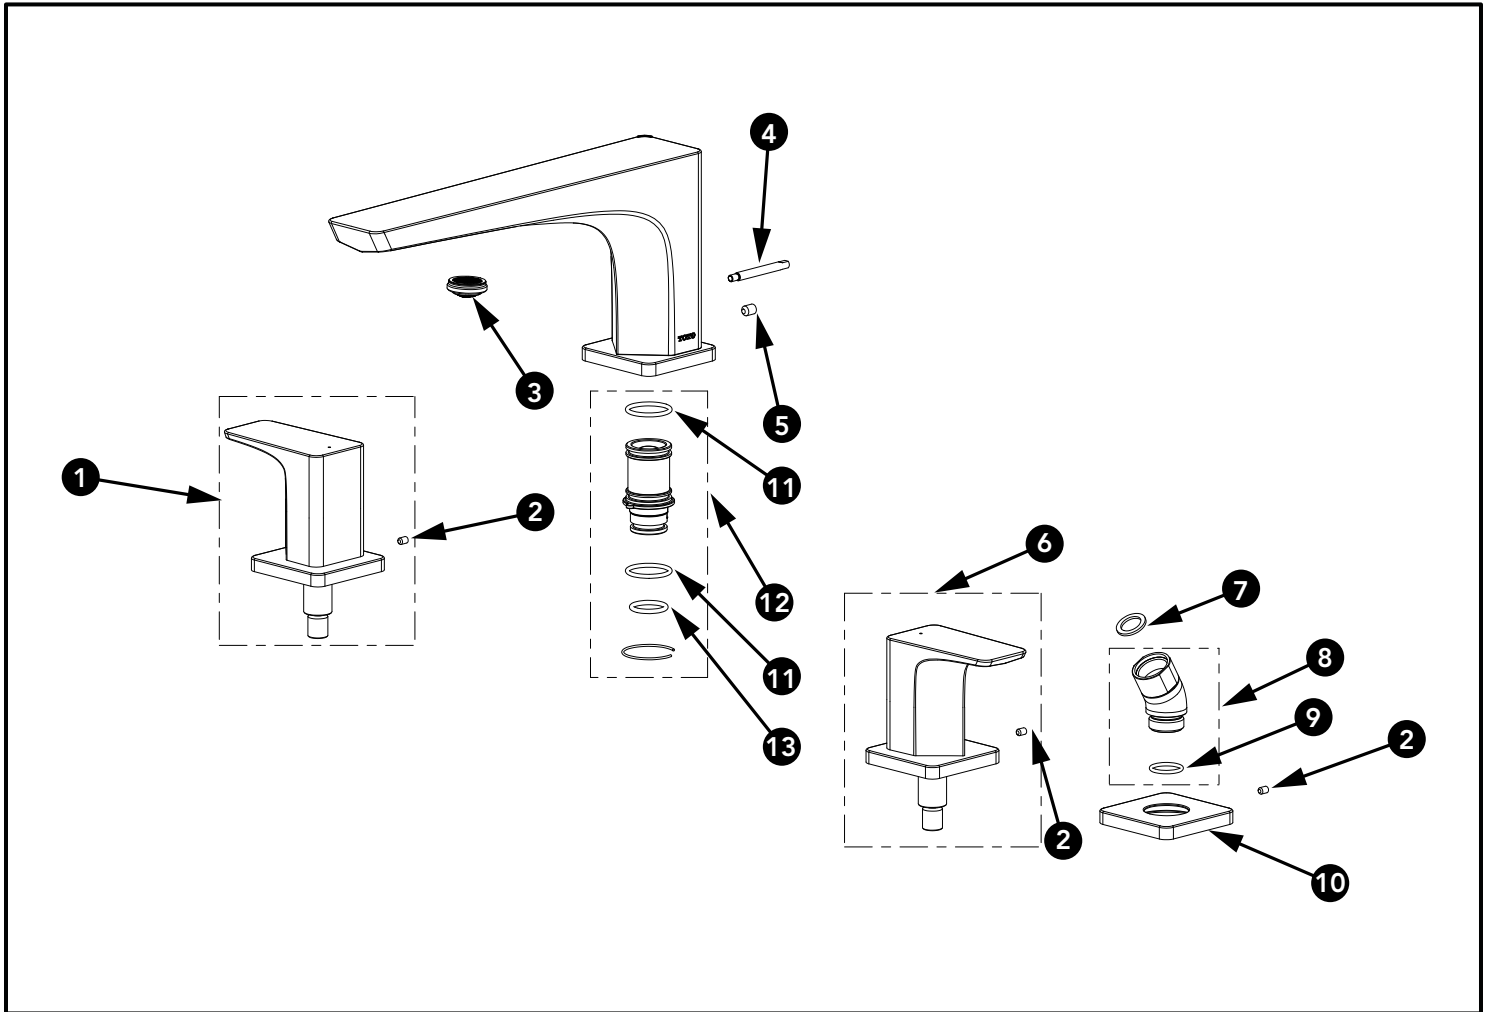

GE Roman Tub Filler Trim (4-Hole)

Item	Part	Description
1	THP5454#\$\$	Handle (HOT)
2	THP5422	Set Screw
3	THP5214	Aerator
4	THP5185#\$\$	Diverter Bar
5	THP5429	Set Screw
6	THP5453#\$\$	Handle (COLD)
7	THP4229	Gasket
8	THP5187#\$\$	Elbow
9	THP4070	O-Ring
10	THP5452#\$\$	Escutcheon
11	THP5180	O-Ring
12	THP5190	Valve Connector Set
13	THP5181	O-Ring

* Please specify finish when ordering

LEGEND
\$\$ = Denotes Finish
#CP = Polished Chrome
#BN = Brushed Nickel
#PN = Polished Nickel