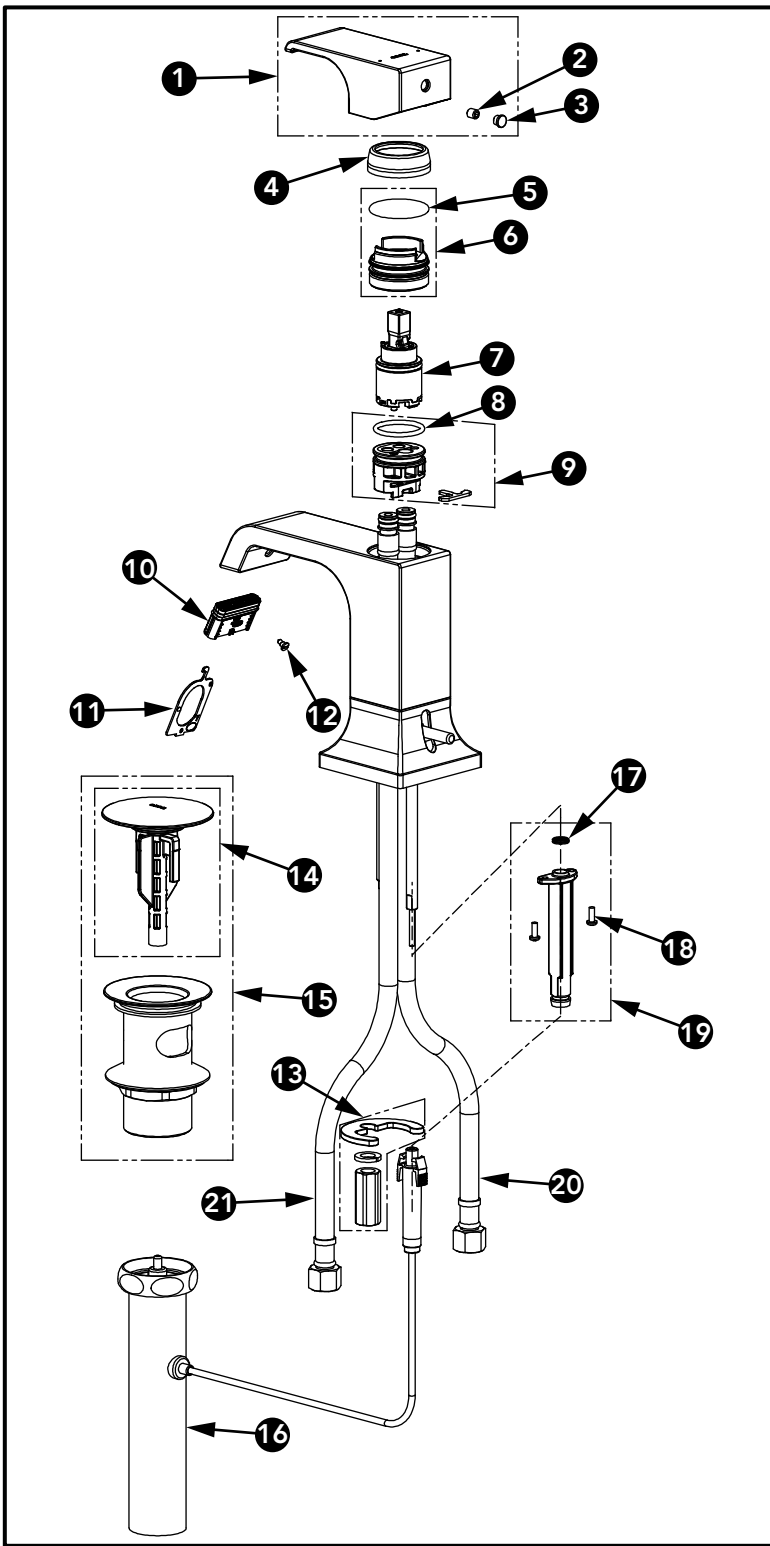

GC Single Handle Lavatory Faucet

Item	Part	Description
1	THP5547#\$\$	Handle Assembly
2	THP5110	Set Screw
3	THP5296	Plug
4	THP5534#\$\$	Escutcheon
5	THP5535	O-Ring
6	THP5536	Valve Cap
7	THP5576	Cartridge
8	THP5115	O-Ring
9	THP5116	Cartridge Base
10	THP5548	1.2gpm Aerator
11	THP5549	Aerator Key
12	THP5483	Plug
13	THP5120	Spout Mounting Hardware
14	THP5537#\$\$	Plunger
15	THP5538#\$\$	Top Drain Assembly
16	THP5539	Bottom Drain Assembly
17	THP5540	Gasket
18	THP5541	Screws x2
19	THP5542	Drain Lift Rod Sleeve
20	THP5543	Supply Hose, Hot (TLG08301U)
	THP5544	Supply Hose, Hot (TLG08303U, TLG08305U)
21	THP5545	Supply Hose, Cold (TLG08301U)
	THP5546	Supply Hose, Cold (TLG08303U, TLG08305U)

* Please specify finish when ordering

LEGEND
\$\$ = Denotes Finish
#CP = Polished Chrome
#BN = Brushed Nickel
#PN = Polished Nickel