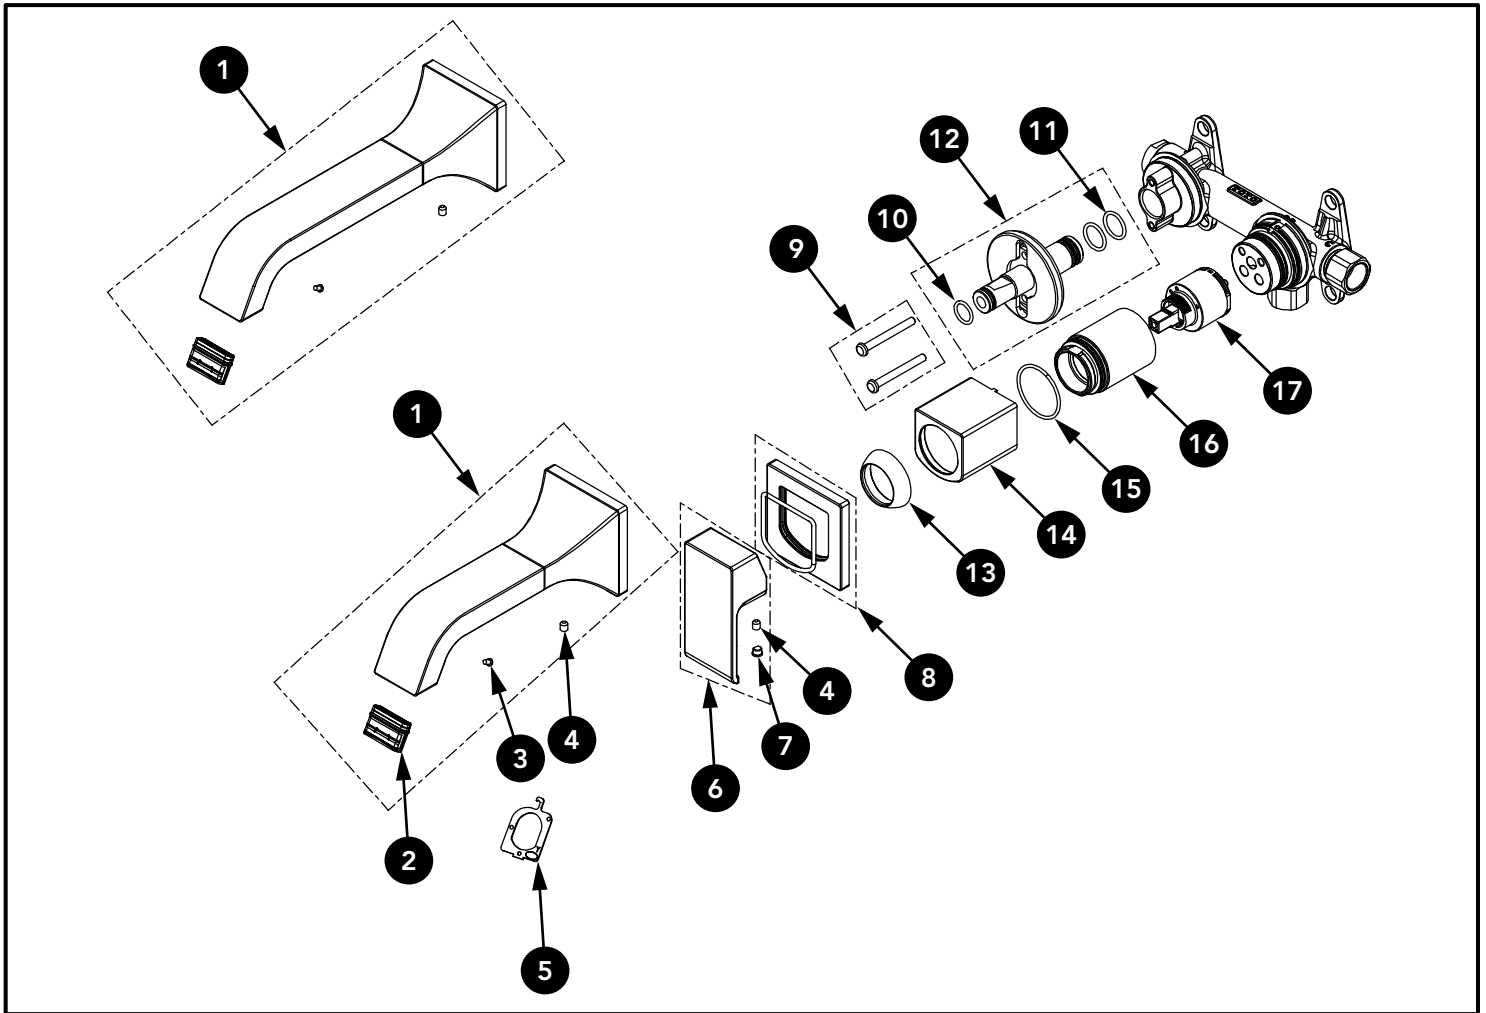

GC Single Handle Lavatory Faucet, Wall-Mount

Item	Part	Description
1	THP5481#\$\$	Spout Assembly S (TLG08307U)
	THP5479#\$\$	Spout Assembly L (TLG08308U)
2	THP5548	1.2gpm Aerator
3	THP5483	Plug
4	THP5110	Set Screw
5	THP5549	Aerator Key
6	THP5484#\$\$	Handle Assembly
7	THP5296	Plug
8	THP5475#\$\$	Handle Escutcheon
9	THP5150	Screw x 2
10	THP5151	O-Ring (1pc)
11	THP4070	O-Ring (1pc)
12	THP5153	Spout Adapter
13	THP5111#\$\$	Escutcheon
14	THP5476#\$\$	Outer Sleeve
15	THP5477	O-Ring (1pc)
16	THP5478	Cartridge Sleeve
17	THP5156	Cartridge

* Please specify finish when ordering

LEGEND
#\$\$ = Denotes Finish
#CP = Polished Chrome
#BN = Brushed Nickel
#PN = Polished Nickel