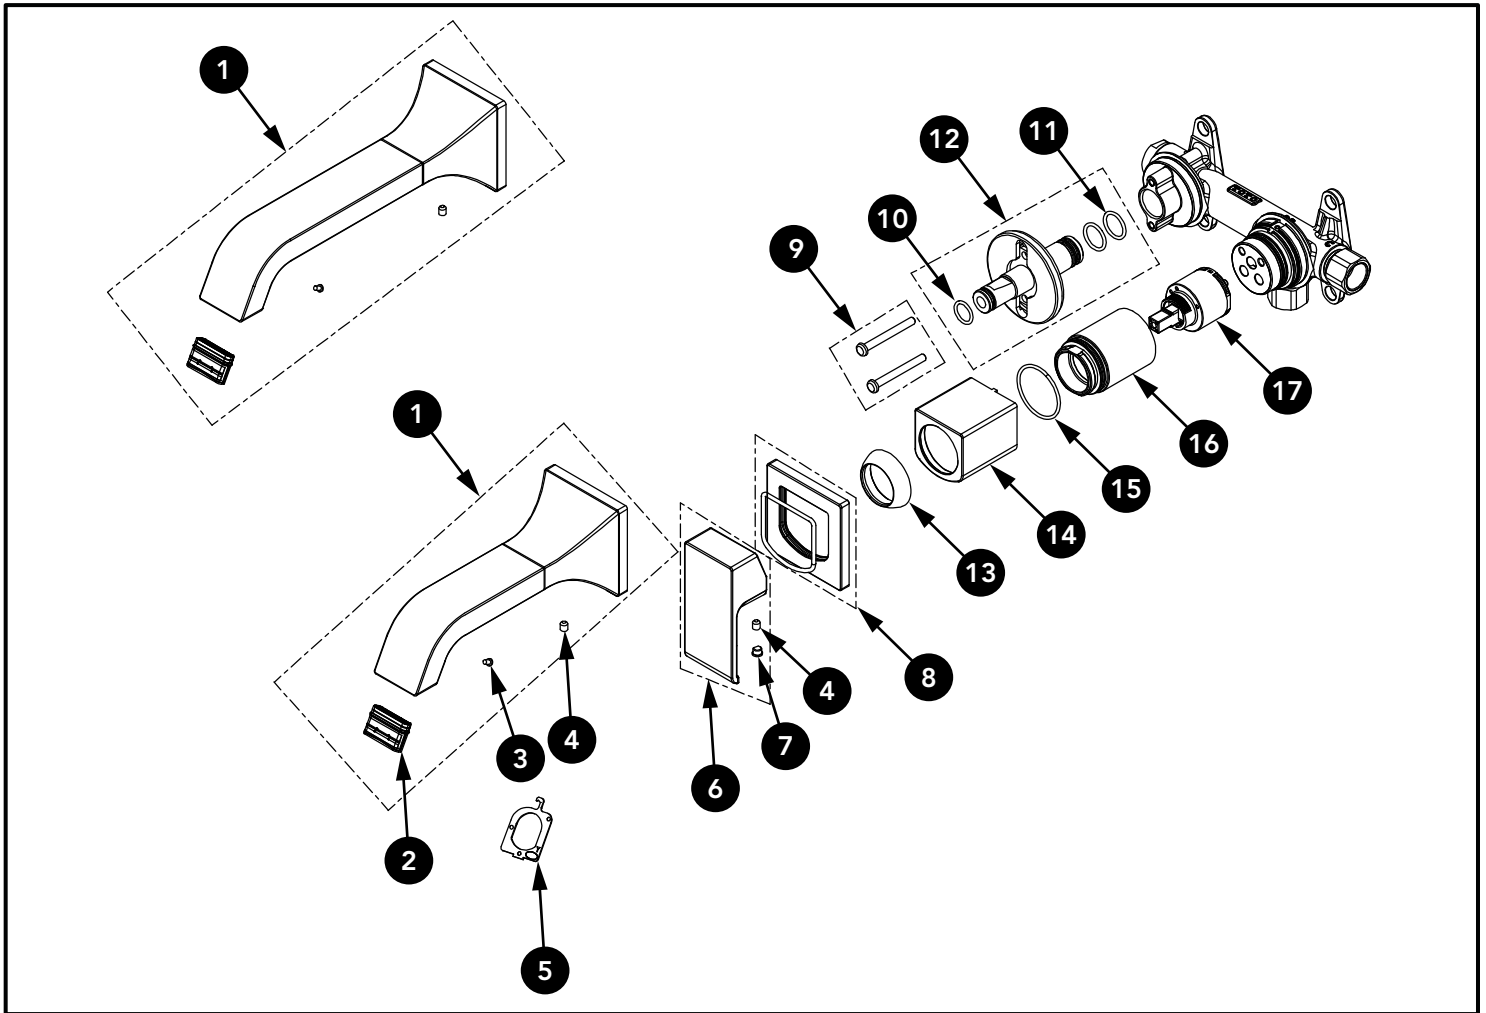

GC Single Handle Lavatory Faucet, Wall-Mount

Item	Part	Description
1	THP5481##\$ THP5479##\$	Spout Assembly S (TLG08307U) Spout Assembly L (TLG08308U)
2	THP5548	1.2gpm Aerator
3	THP5483	Plug
4	THP5110	Set Screw
5	THP5549	Aerator Key
6	THP5484##\$	Handle Assembly
7	THP5296	Plug
8	THP5475##\$	Handle Escutcheon
9	THP5150	Screw x 2
10	THP5151	O-Ring (1pc)
11	THP4070	O-Ring (1pc)
12	THP5153	Spout Adapter
13	THP5111##\$	Escutcheon
14	THP5476##\$	Outer Sleeve
15	THP5477	O-Ring (1pc)
16	THP5478	Cartridge Sleeve
17	THP5156	Cartridge

LEGEND
##\$ = Denotes Finish
#CP = Polished Chrome
#BN = Brushed Nickel

MADE TO ORDER
##\$ = Denotes Finish
#PN = Polished Nickel
#PFG = Polished French Gold
#PBR = Polished Bronze
#MBL = Matte Black