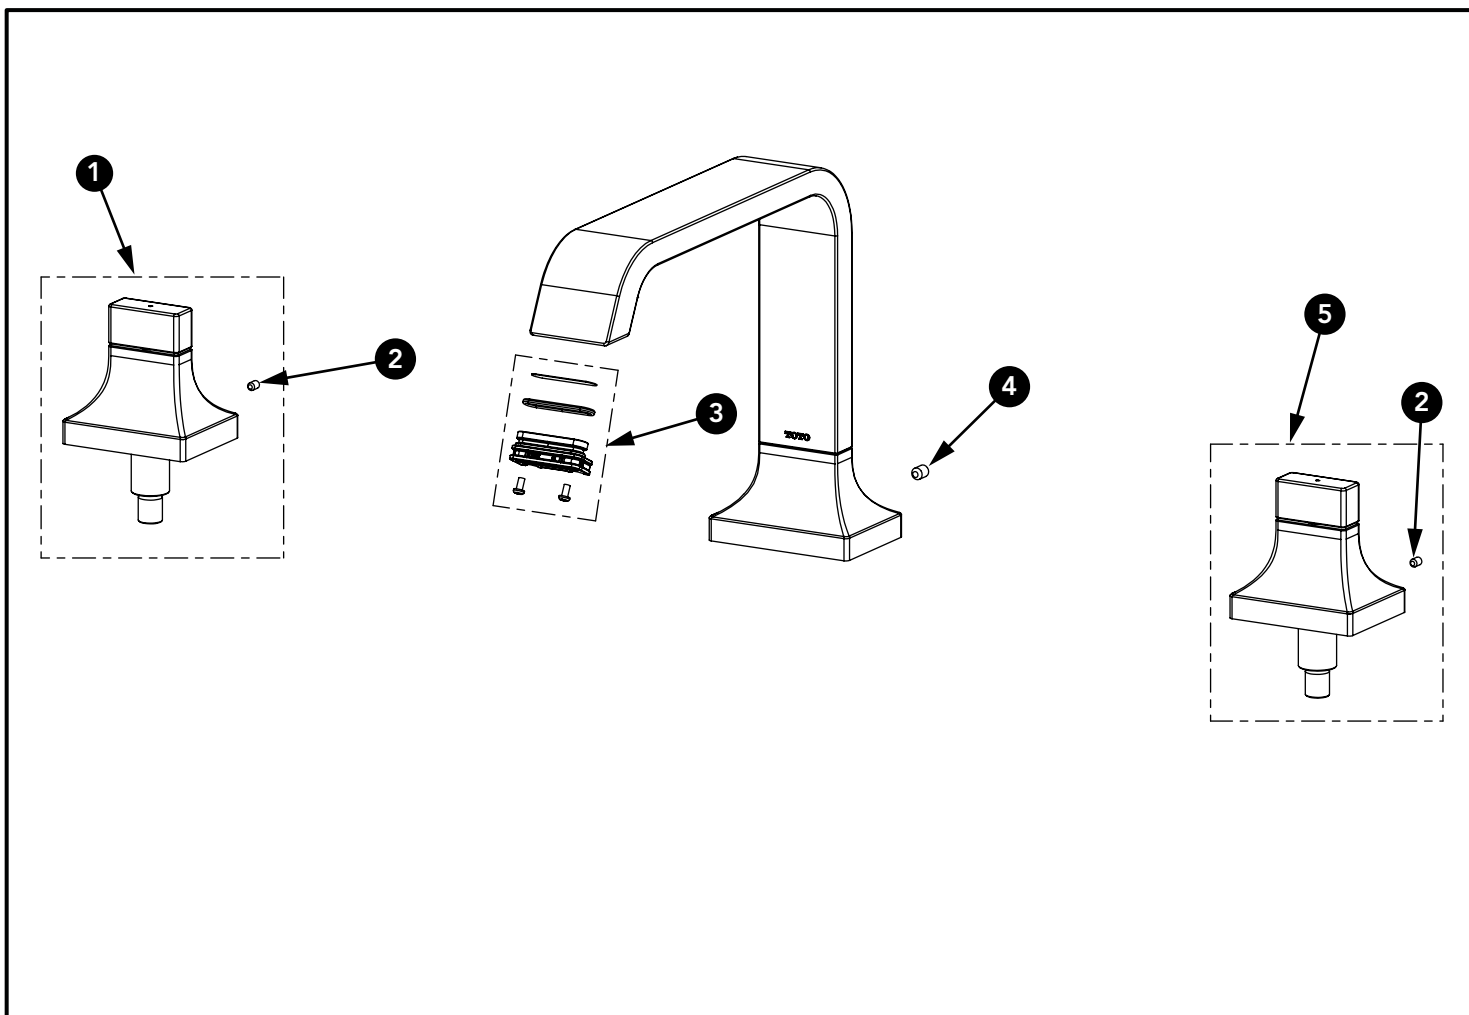

GC Roman Tub Filler Trim (3-Hole)

Item	Part	Description
1	THP5458#\$\$	Handle (HOT)
2	THP5422	Set Screw
3	THP5514	Aerator
4	THP5429	Set Screw
5	THP5457#\$\$	Handle (COLD)

* Please specify finish when ordering

LEGEND
\$\$ = Denotes Finish
#CP = Polished Chrome
#BN = Brushed Nickel
#PN = Polished Nickel