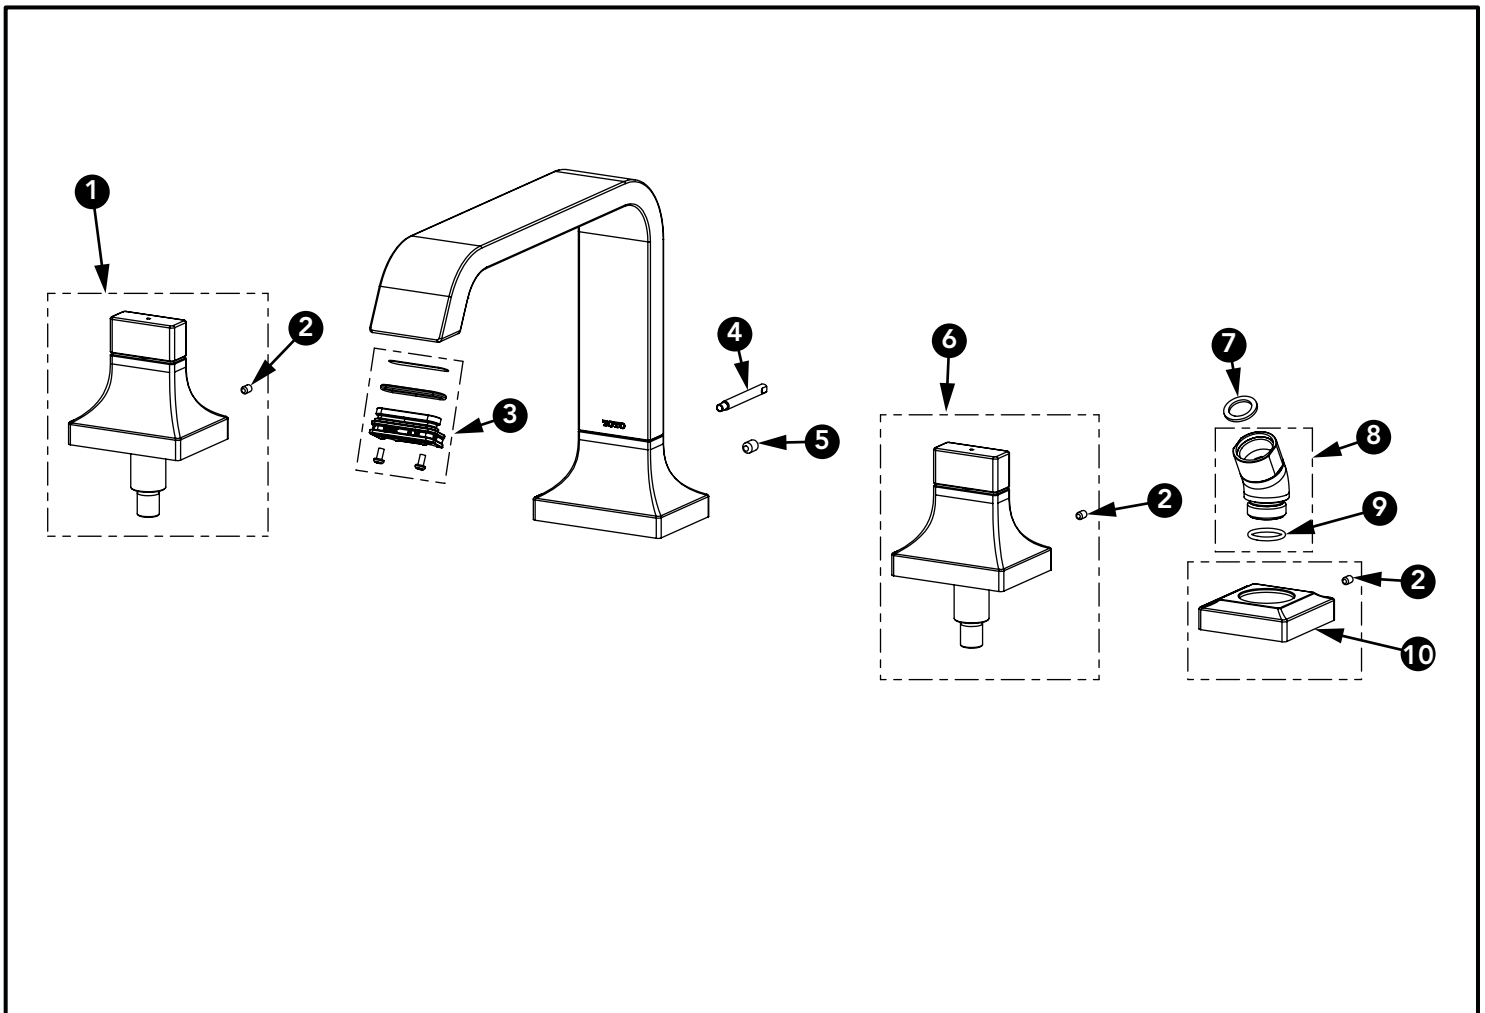

GC Roman Tub Filler Trim (4-Hole)

Item	Part	Description
1	THP5458##	Handle (HOT)
2	THP5422	Set Screw
3	THP5514	Aerator
4	THP5185##	Diverter Bar
5	THP5429	Set Screw
6	THP5457##	Handle (COLD)
7	THP4229	Gasket
8	THP5187##	Elbow
9	THP4070	O-Ring
10	THP5455##	Escutcheon

LEGEND
= Denotes Finish
#CP = Polished Chrome
#BN = Brushed Nickel

MADE TO ORDER
= Denotes Finish
#PN = Polished Nickel
#PFG = Polished French Gold
#PBR = Polished Bronze
#MBL = Matte Black