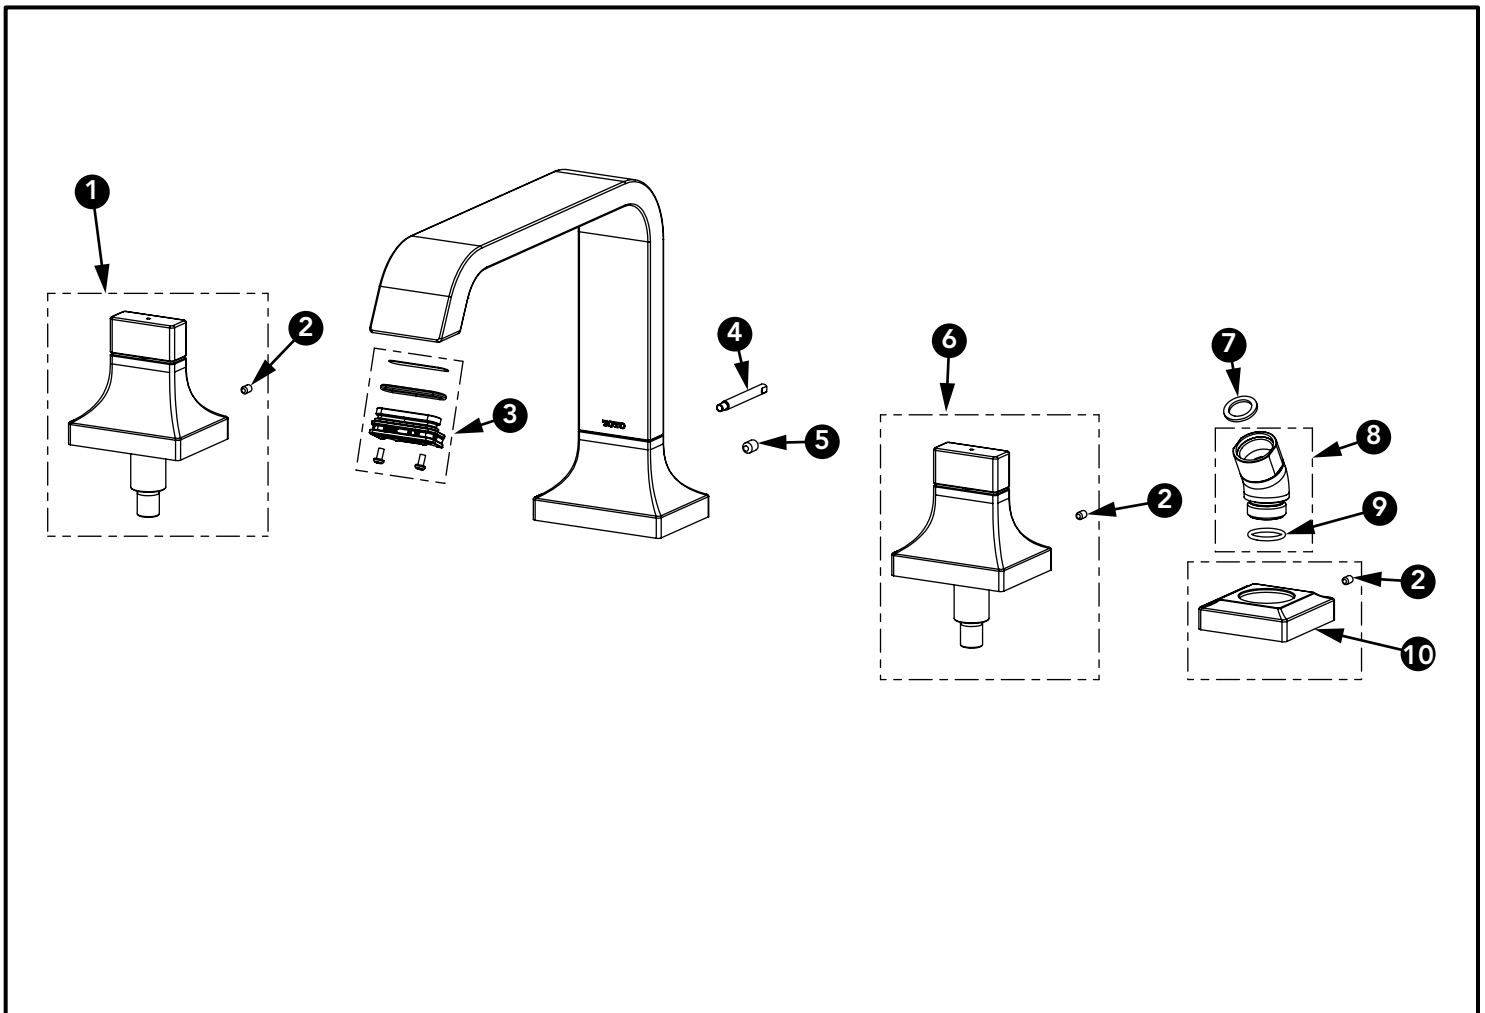

**GC Roman Tub Filler Trim (4-Hole)**

Item	Part	Description
1	THP5458#\$\$	Handle (HOT)
2	THP5422	Set Screw
3	THP5514	Aerator
4	THP5185#\$\$	Diverter Bar
5	THP5429	Set Screw
6	THP5457#\$\$	Handle (COLD)
7	THP4229	Gasket
8	THP5187#\$\$	Elbow
9	THP4070	O-Ring
10	THP5455#\$\$	Escutcheon

\* Please specify finish when ordering

LEGEND
\$\$ = Denotes Finish
#CP = Polished Chrome
#BN = Brushed Nickel
#PN = Polished Nickel