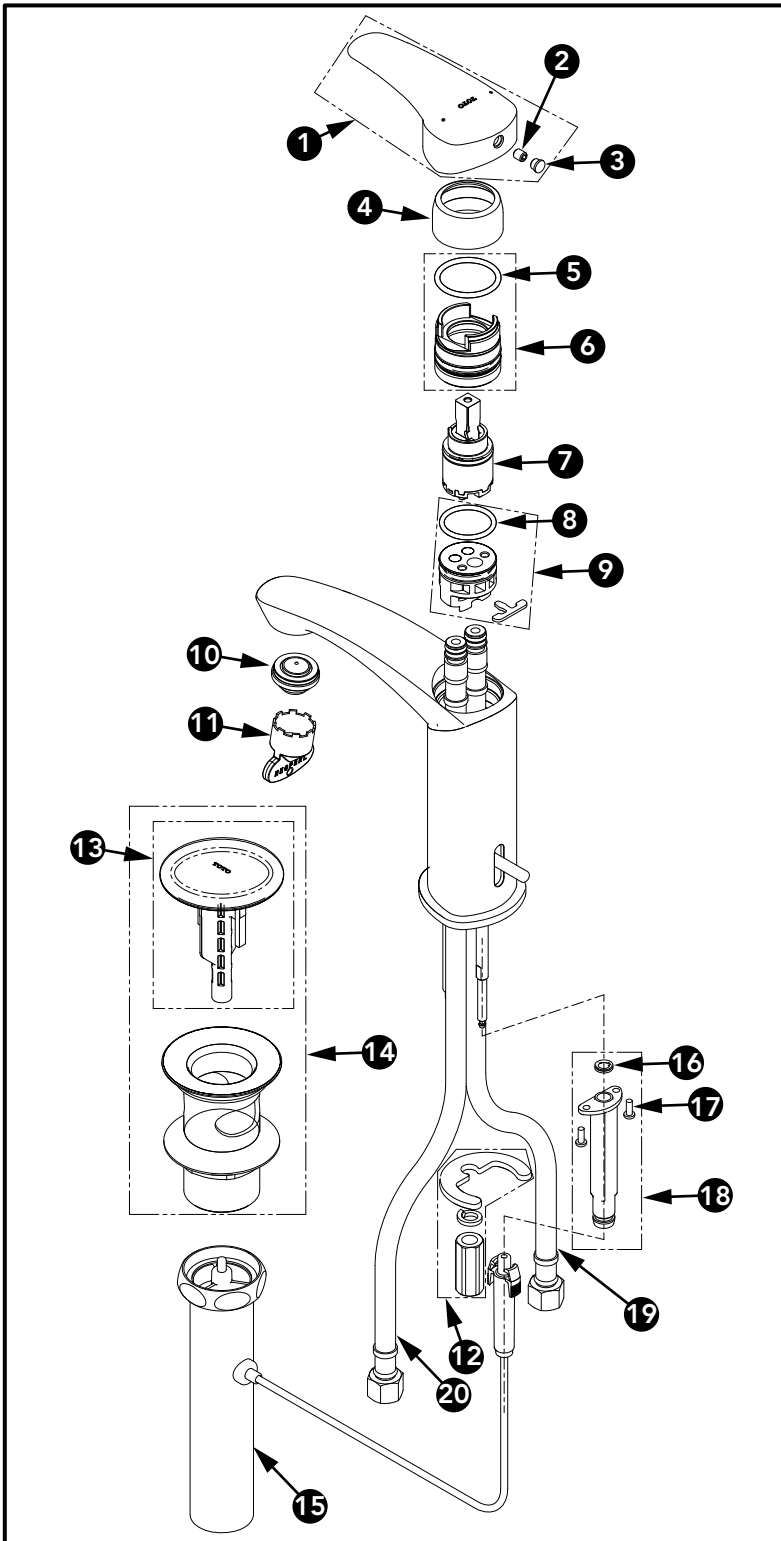

**GM Single Handle Lavatory Faucet**

Item	Part	Description
1	THP5550#\$\$	Handle Assembly
2	THP5110	Set Screw
3	THP5296	Plug
4	THP5551#\$\$	Escutcheon
5	THP5535	O-Ring
6	THP5552	Valve Cap
7	THP5576	Cartridge
8	THP5115	O-Ring
9	THP5116	Cartridge Base
10	THP5164	1.2gpm Aerator
11	THP5118	Aerator Key
12	THP5120	Spout Mounting Hardware
13	THP5537#\$\$	Plunger
14	THP5538#\$\$	Top Drain Assembly
15	THP5539	Bottom Drain Assembly
16	THP5540	Gasket
17	THP5541	Screws x2
18	THP5542	Drain Lift Rod Sleeve
19	THP5543	Supply Hose, Hot (TLG09301U)
	THP5544	Supply Hose, Hot (TLG09303U, TLG09305U)
20	THP5545	Supply Hose, Cold (TLG09301U)
	THP5546	Supply Hose, Cold (TLG09303U, TLG09305U)

\* Please specify finish when ordering

<b>LEGEND</b>
#\$ = Denotes Finish
#CP = Polished Chrome
#BN = Brushed Nickel
#PN = Polished Nickel