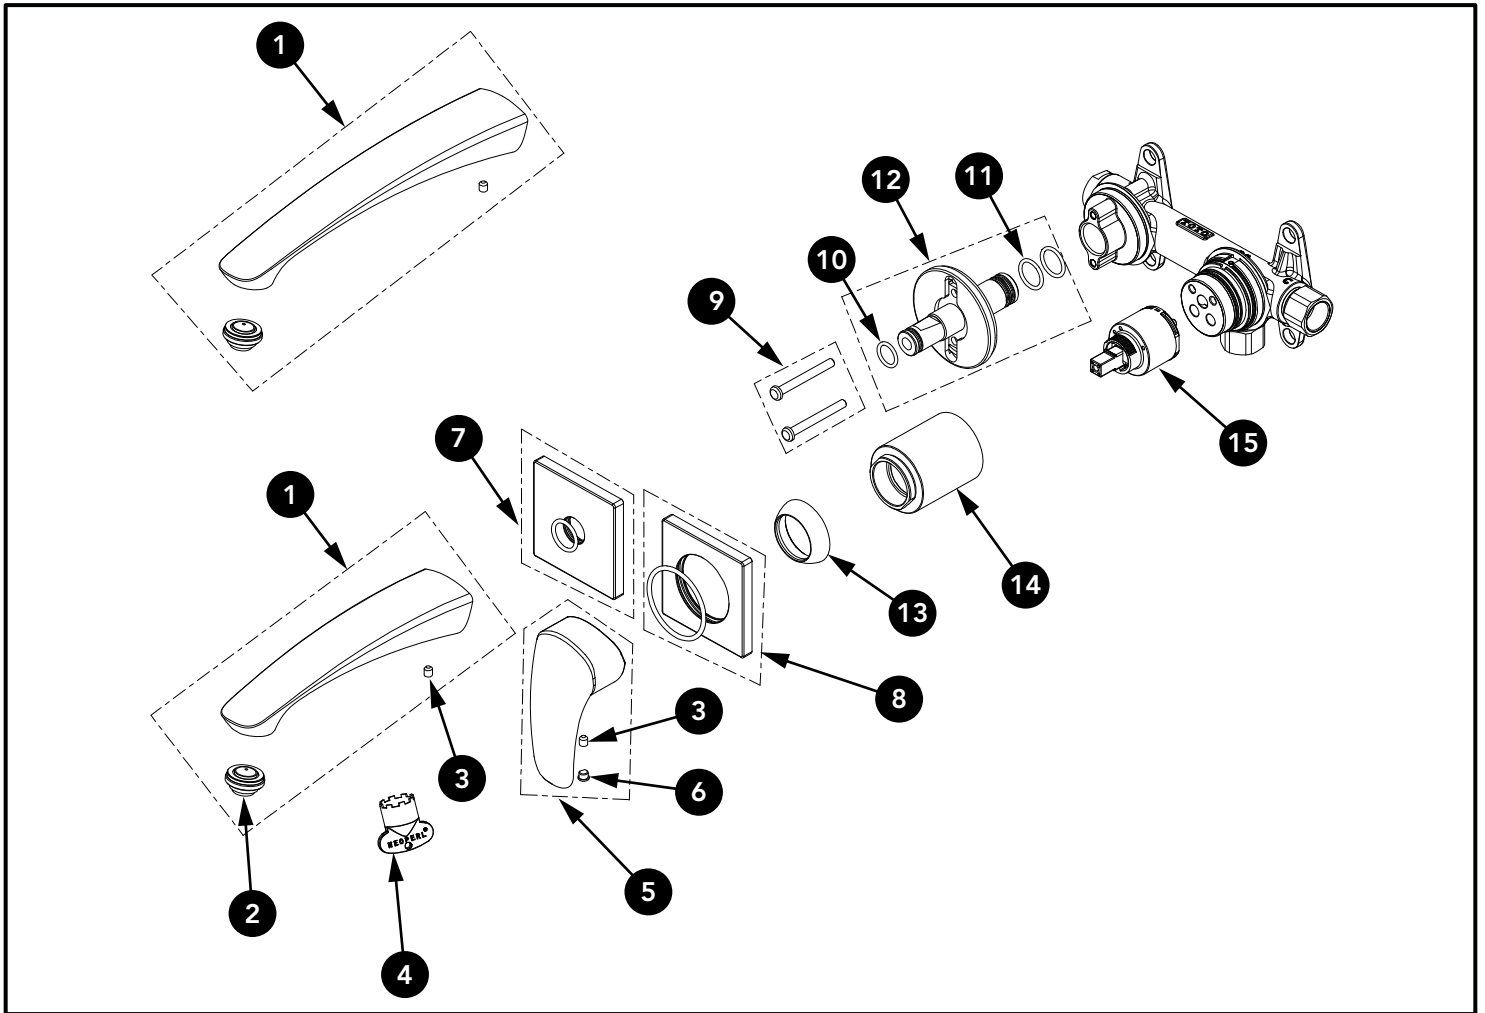

GM Single Handle Lavatory Faucet, Wall-Mount

Item	Part	Description
1	THP5487#\$\$	Spout Assembly S (TLG09307U)
	THP5485#\$\$	Spout Assembly L (TLG09308U)
2	THP5117	1.2gpm Aerator
3	THP5110	Set Screw
4	THP5118	Aerator Key
5	THP5489#\$\$	Handle Assembly
6	THP5296	Plug
7	THP5148#\$\$	Spout Escutcheon
8	THP5149#\$\$	Handle Escutcheon
9	THP5150	Screw x 2
10	THP5151	O-Ring (1pc)
11	THP4070	O-Ring (1pc)
12	THP5153	Spout Adapter
13	THP5111#\$\$	Escutcheon
14	THP5476#\$\$	Outer Sleeve
15	THP5156	Cartridge

* Please specify finish when ordering

LEGEND
#\$\$ = Denotes Finish
#CP = Polished Chrome
#BN = Brushed Nickel
#PN = Polished Nickel