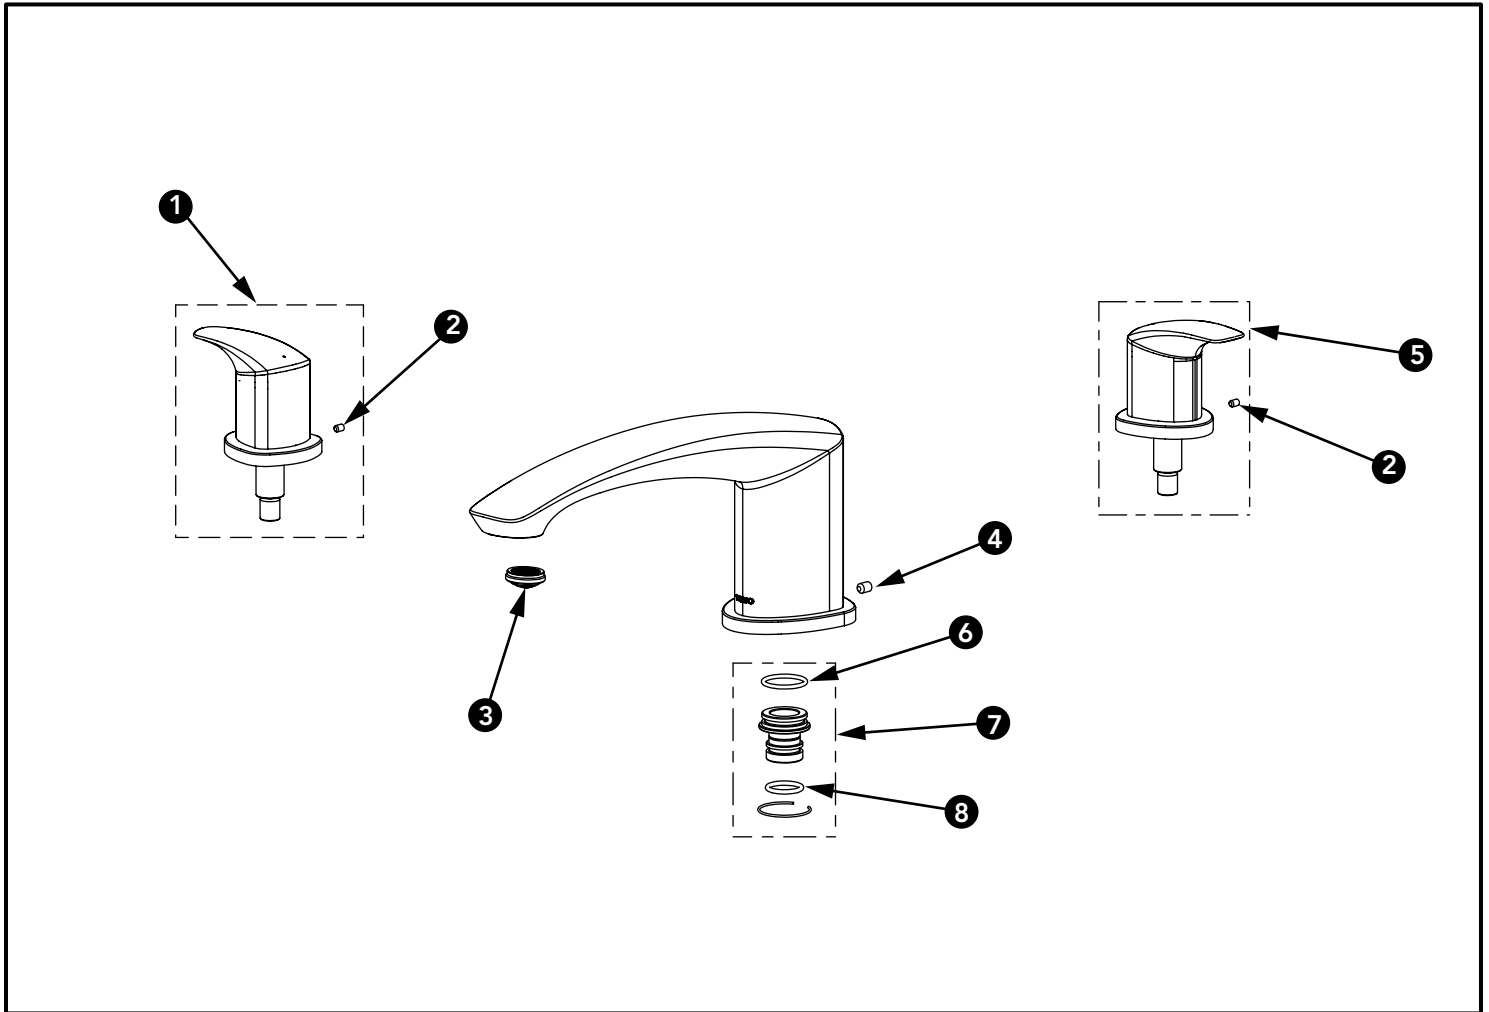

GM Roman Tub Filler Trim (3-Hole)

Item	Part	Description
1	THP5451#\$\$	Handle (HOT)
2	THP5422	Set Screw
3	THP5214	Aerator
4	THP5429	Set Screw
5	THP5450#\$\$	Handle (COLD)
6	THP5180	O-Ring
7	THP5182	Valve Connector Set
8	THP5181	O-Ring

* Please specify finish when ordering

LEGEND
\$\$ = Denotes Finish
#CP = Polished Chrome
#BN = Brushed Nickel
#PN = Polished Nickel