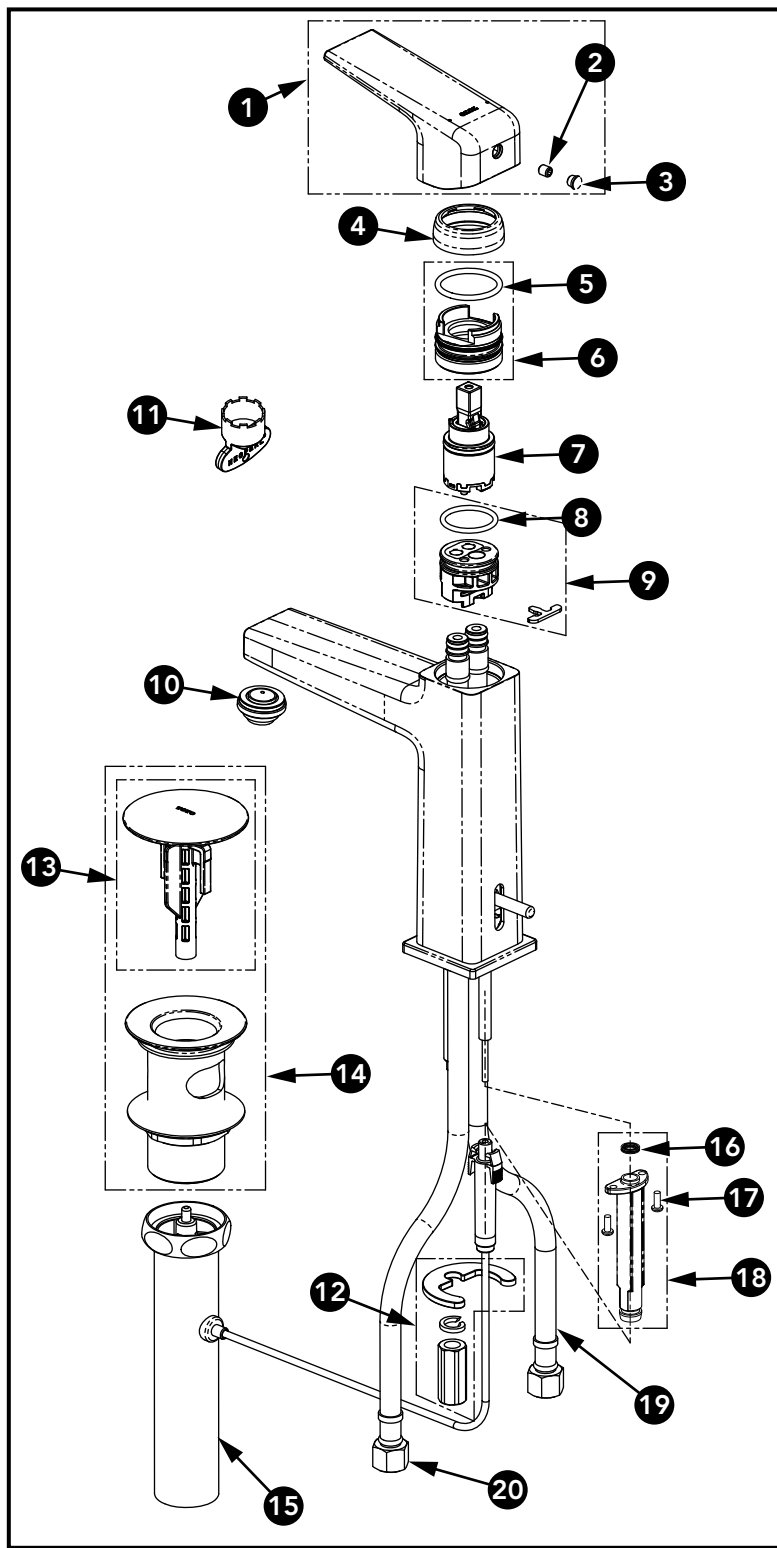

GB Single Handle Lavatory Faucet

Item	Part	Description
1	THP5553##\$	Handle Assembly
2	THP5110	Set Screw
3	THP5296	Plug
4	THP5534##\$	Escutcheon
5	THP5535	O-Ring
6	THP5536	Valve Cap
7	THP5576	Cartridge
8	THP5115	O-Ring
9	THP5116	Cartridge Base
10	THP5164	1.2gpm Aerator
11	THP5118	Aerator Key
12	THP5120	Spout Mounting Hardware
13	THP5537##\$	Plunger
14	THP5538##\$	Top Drain Assembly
15	THP5539	Bottom Drain Assembly
16	THP5540	Gasket
17	THP5541	Screws x2
18	THP5542	Drain Lift Rod Sleeve
19	THP5543	Supply Hose, Hot (TLG10301U)
	THP5544	Supply Hose, Hot (TLG10303U, TLG10305U)
20	THP5545	Supply Hose, Cold (TLG10301U)
	THP5546	Supply Hose, Cold (TLG10303U, TLG10305U)

LEGEND
##\$ = Denotes Finish
#CP = Polished Chrome
#BN = Brushed Nickel

MADE TO ORDER
##\$ = Denotes Finish
#PN = Polished Nickel
#PFG = Polished French Gold
#PBR = Polished Bronze
#MBL = Matte Black