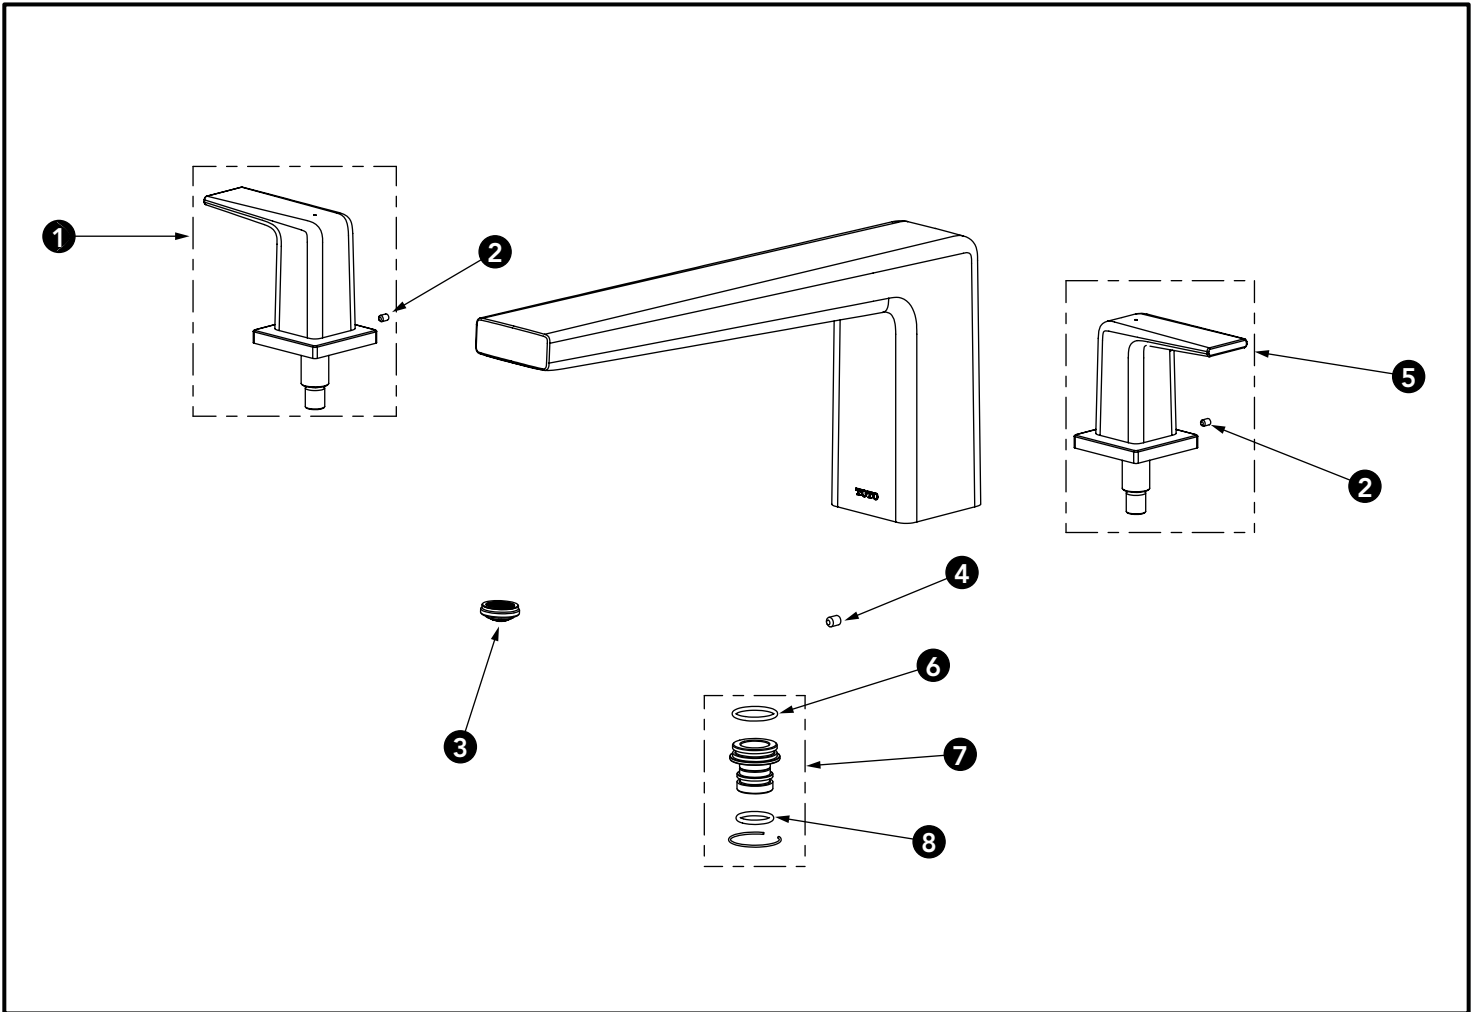

**GB Roman Tub Filler Trim (3-Hole)**

Item	Part	Description
1	THP5449#\$\$	Handle (HOT)
2	THP5422	Set Screw
3	THP5214	Aerator
4	THP5429	Set Screw
5	THP5448#\$\$	Handle (COLD)
6	THP5180	O-Ring
7	THP5182	Valve Connector Set
8	THP5181	O-Ring