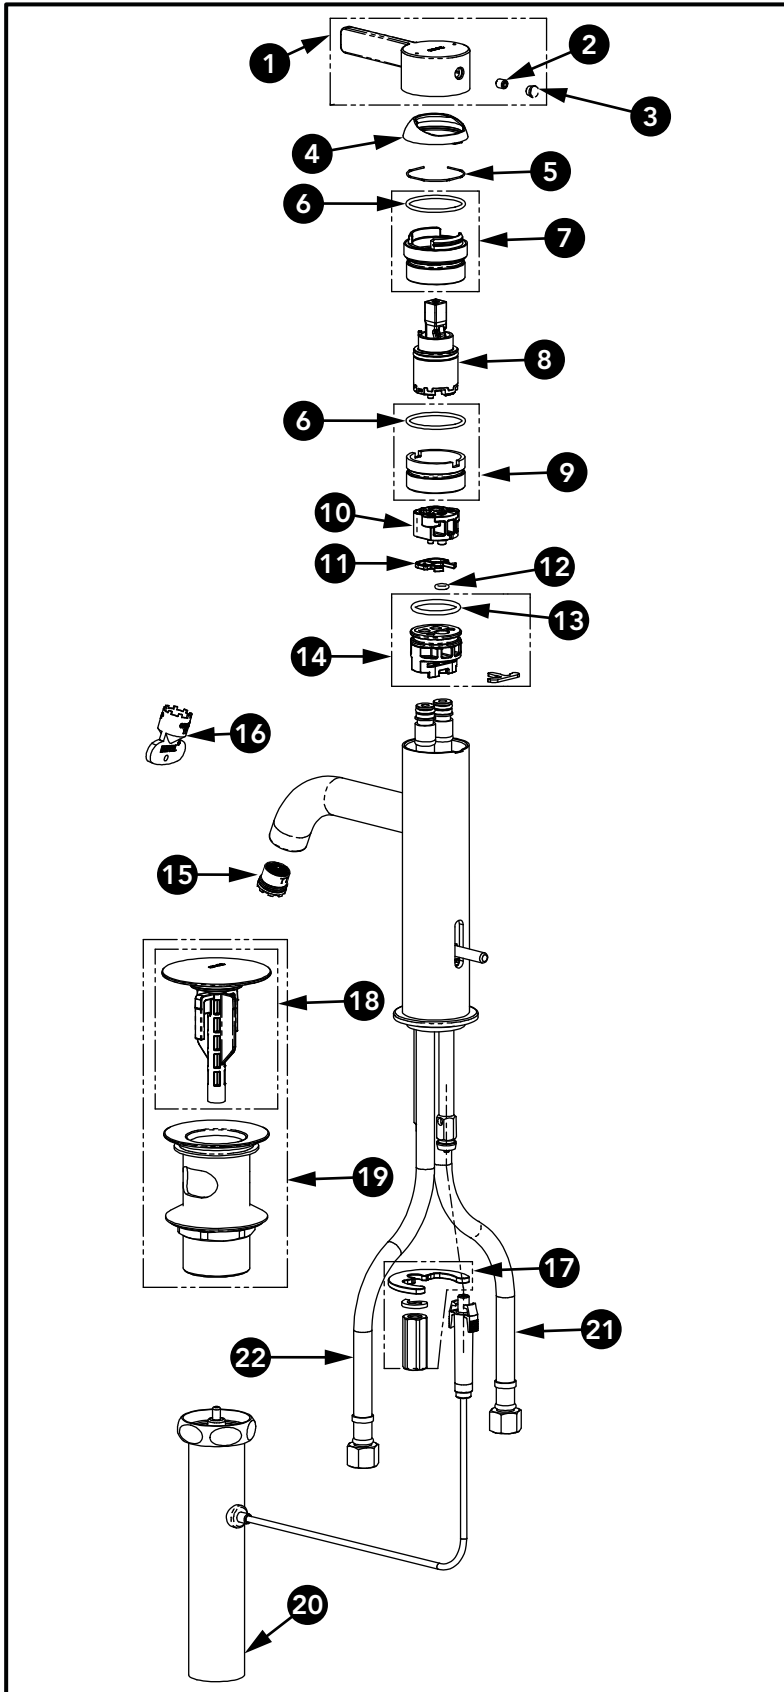

GF Single Handle Lavatory Faucet

Item	Part	Description
1	THP5554#\$\$	Handle Assembly
2	THP5110	Set Screw
3	THP5296	Plug
4	THP5555#\$\$	Escutcheon
5	THP5556	Snap Ring
6	THP5557	O-Ring
7	THP5558	Valve Cap
8	THP5576	Cartridge Base
9	THP5559	Cartridge sleeve
10	THP5560	Spacer
11	THP5561	Packing
12	THP5562	O-Ring
13	THP5115	O-Ring
14	THP5116	Cartridge Base
15	THP5499	1.2gpm Aerator
16	THP5500	Aerator Key
17	THP5120	Spout Mounting Hardware
18	THP5537#\$\$	Plunger
19	THP5538#\$\$	Top Drain Assembly
20	THP5539	Bottom Drain Assembly
21	THP5543	Supply Hose, Hot (TLG11301U)
	THP5544	Supply Hose, Hot (TLG11303U, TLG11305U)
22	THP5545	Supply Hose, Cold (TLG11301U)
	THP5546	Supply Hose, Cold (TLG11303U, TLG11305U)

LEGEND

\$\$ = Denotes Finish

#CP = Polished Chrome

#BN = Brushed Nickel

MADE TO ORDER

\$\$ = Denotes Finish

#PN = Polished Nickel

#PFG = Polished French Gold

#PBR = Polished Bronze

#MBL = Matte Black