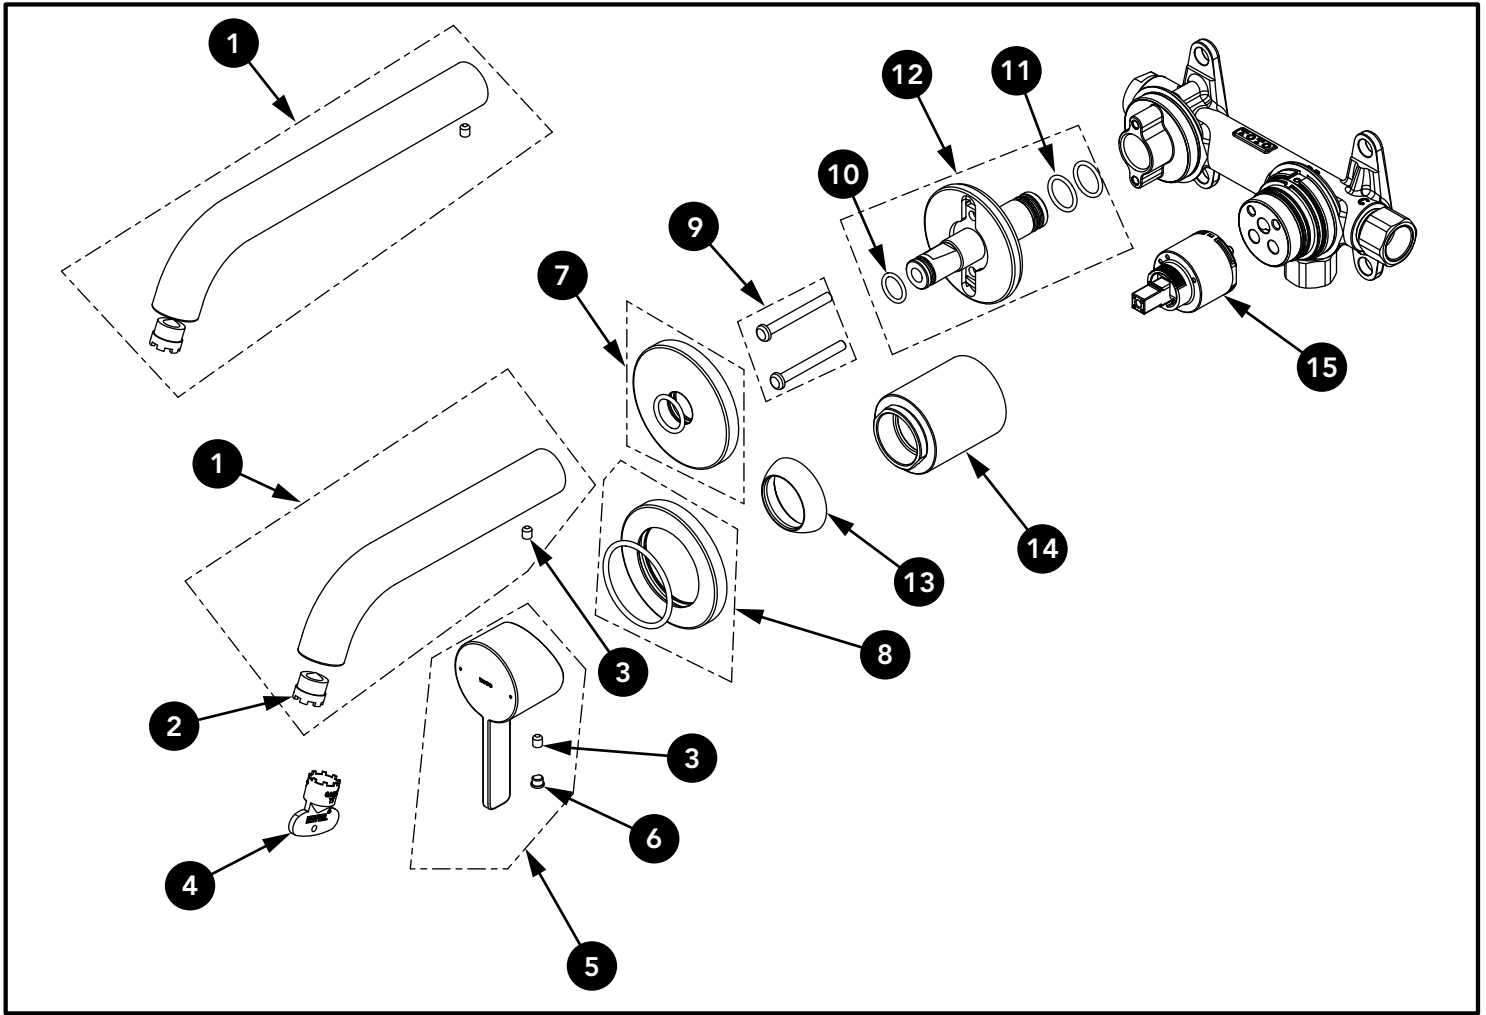

**GF Single Handle Lavatory Faucet, Wall-Mount**

Item	Part	Description
1	THP5497#\$\$	Spout Assembly S (TLG11307U)
	THP5495#\$\$	Spout Assembly L (TLG11308U)
2	THP5499	1.2gpm Aerator
3	THP5110	Set Screw
4	THP5500	Aerator Key
5	THP5501#\$\$	Handle Assembly
6	THP5296	Plug
7	THP5159#\$\$	Spout Escutcheon
8	THP5160#\$\$	Handle Escutcheon
9	THP5150	Screw x 2
10	THP5151	O-Ring (1pc)
11	THP4070	O-Ring (1pc)
12	THP5153	Spout Adapter
13	THP5111#\$\$	Escutcheon
14	THP5476#\$\$	Outer Sleeve
15	THP5156	Cartridge

LEGEND
\$\$ = Denotes Finish
#CP = Polished Chrome
#BN = Brushed Nickel

MADE TO ORDER
\$\$ = Denotes Finish
#PN = Polished Nickel
#PFG = Polished French Gold
#PBR = Polished Bronze
#MBL = Matte Black