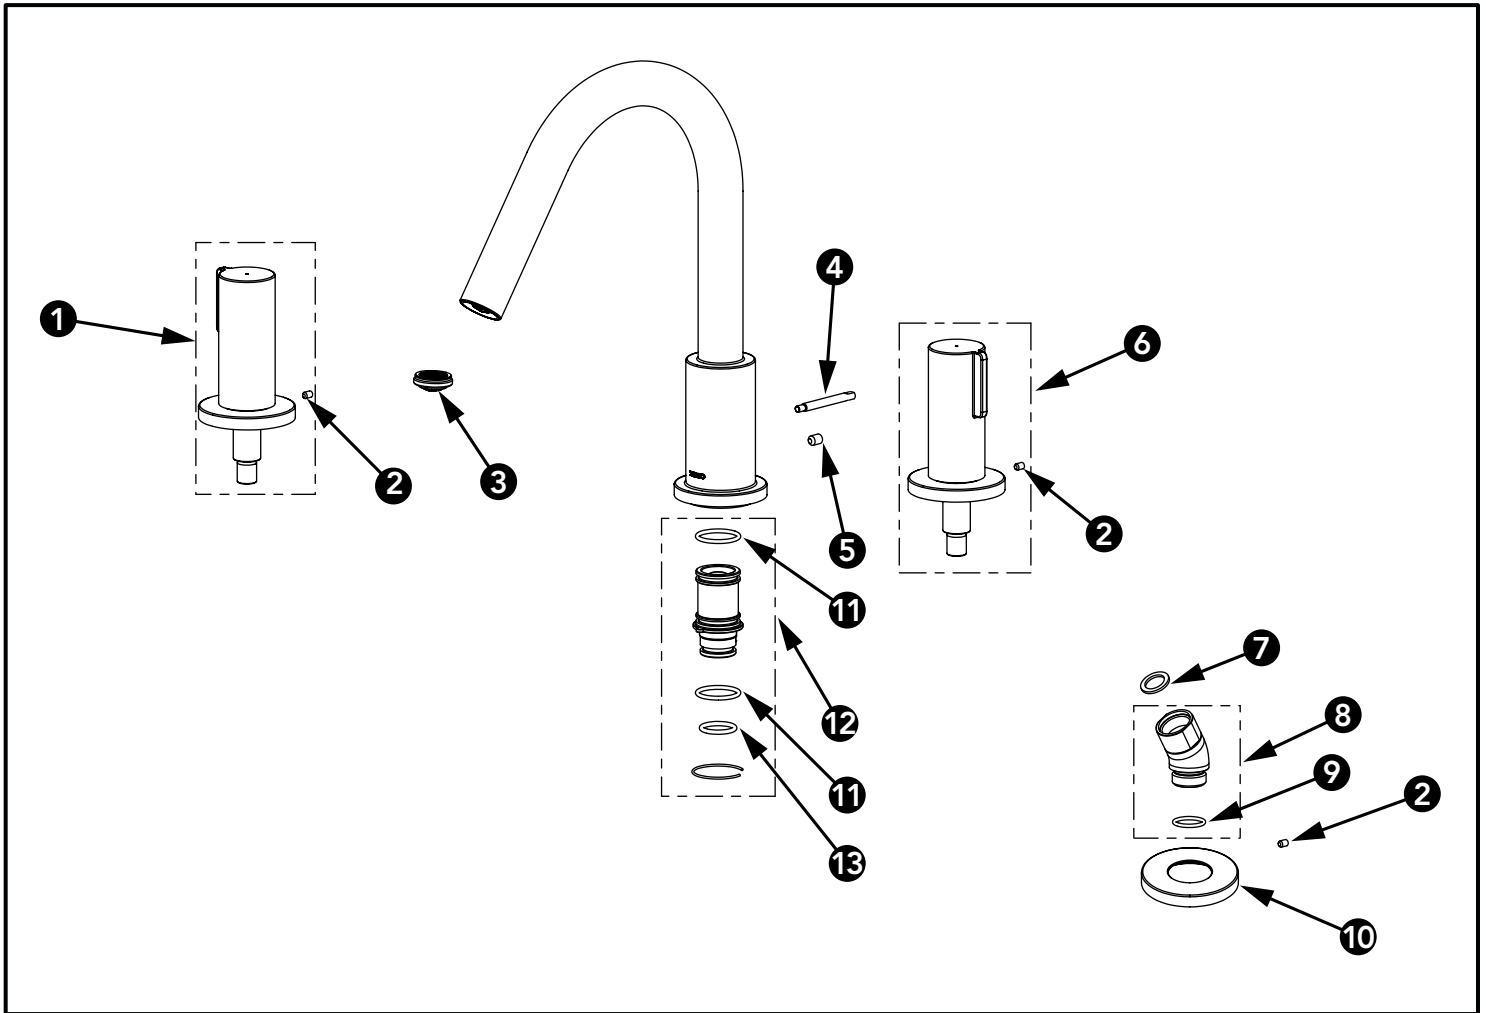

GF Roman Tub Filler Trim (4-Hole)

Item	Part	Description
1	THP5447#\$\$	Handle (HOT)
2	THP5422	Set Screw
3	THP5214	Aerator
4	THP5185#\$\$	Diverter Bar
5	THP5429	Set Screw
6	THP5446#\$\$	Handle (COLD)
7	THP4229	Gasket
8	THP5187#\$\$	Elbow
9	THP4070	O-Ring
10	THP5191#\$\$	Escutcheon
11	THP5180	O-Ring
12	THP5190	Valve Connector Set
13	THP5181	O-Ring

* Please specify finish when ordering

LEGEND
\$\$ = Denotes Finish
#CP = Polished Chrome
#BN = Brushed Nickel
#PN = Polished Nickel