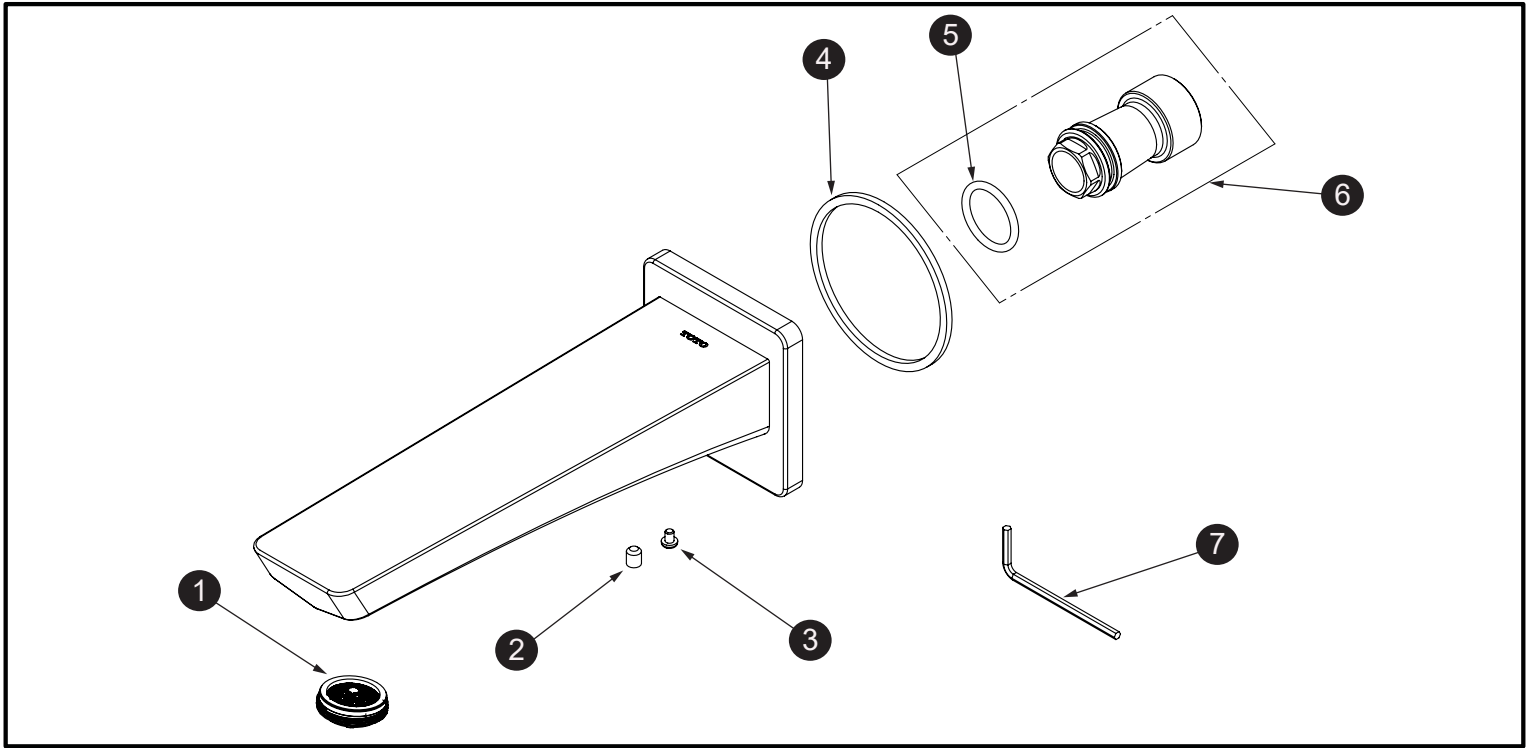

**GE**  
**Tube Spout (Square)**

Item	Part	Description
1	THP5310	Aerator
2	THP5110	Set Screw
3	THP5311	Anti-dropping screw
4	THP5312	Foam
5	THP5313	O-Ring
6	THP5314	Pipe Adapter
7	THP5315	Hex Wrench

LEGEND
\$\$ = Denotes Finish
#CP = Polished Chrome
#BN = Brushed Nickel
#PN = Polished Nickel