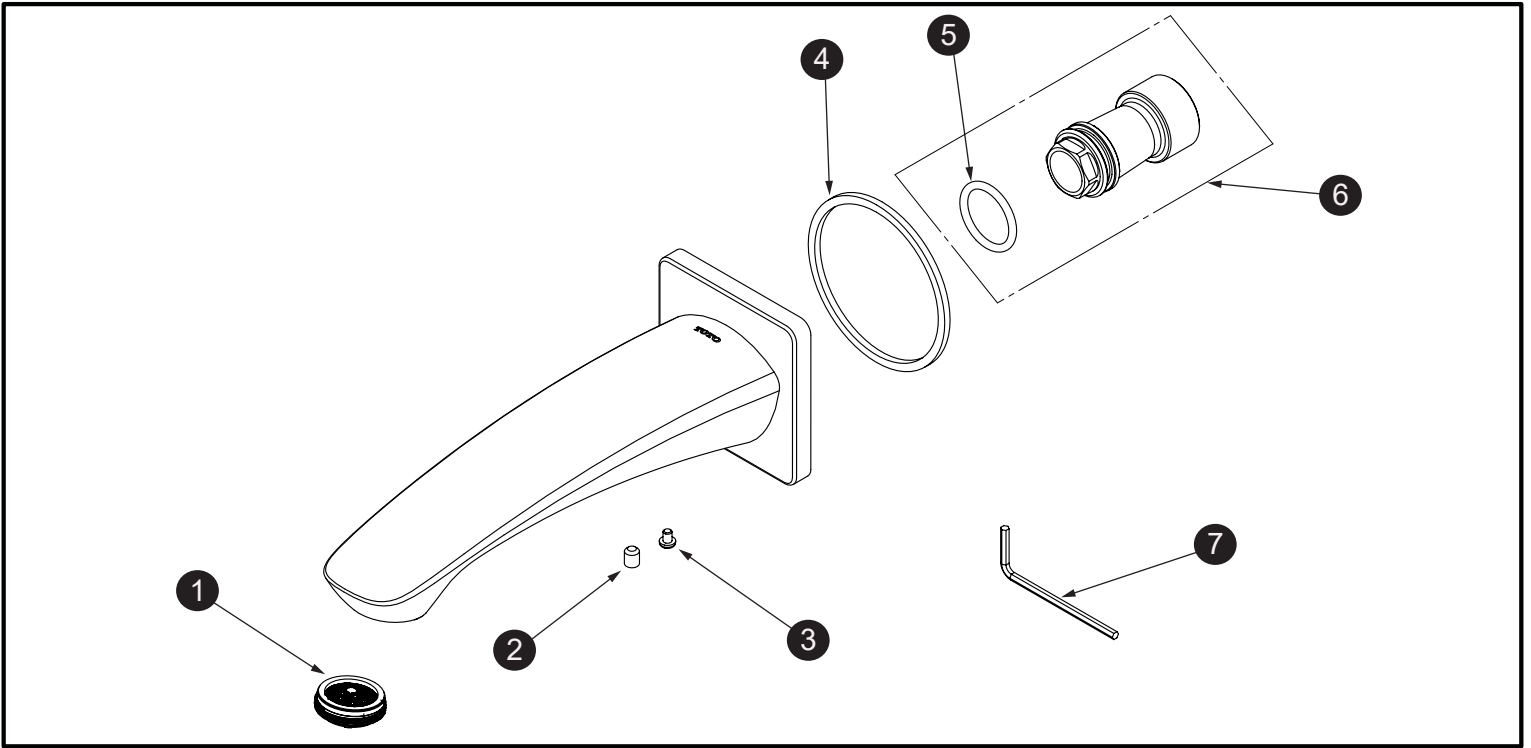

GM
Tube Spout (Square)

Item	Part	Description
1	THP5214	Aerator
2	THP5110	Set Screw
3	THP5311	Anti-dropping screw
4	THP5312	Foam
5	THP5313	O-Ring
6	THP5314	Pipe Adapter
7	THP5315	Hex Wrench

LEGEND
\$\$ = Denotes Finish
#CP = Polished Chrome
#BN = Brushed Nickel
#PN = Polished Nickel