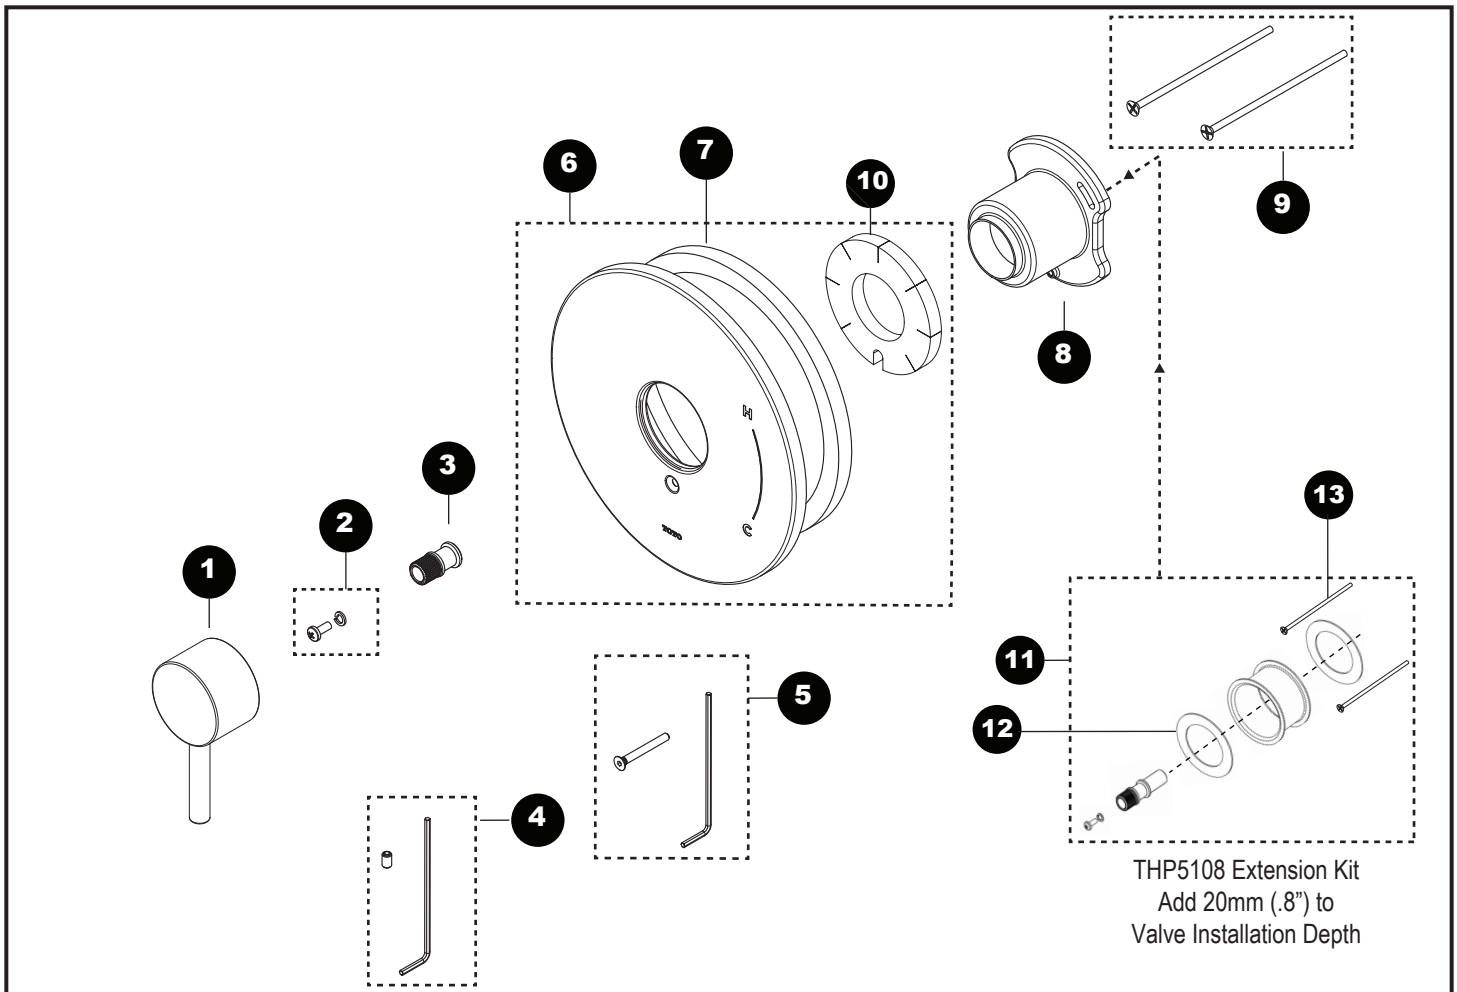

Pressure Balance Valve Trim - Round

Item	Part	Description
1	THP5593#\$\$	Handle
2	THP4825	Screw and lock washer
3	THP5105	Adapter
4	THP4968	Setscrew and Allen wrench
5	THP5104	Screw and Allen wrench
6	THP5102#\$\$	Escutcheon with gaskets
7	THP5392	Gasket
8	THP5106#\$\$	Collar
9	THP5391	2.5" Screws (2pc)
10	THP5107	Gasket
11	THP5108	Extension Kit Set
12	THP5469	Gasket
13	THP4837	4" Screws (2pc)

* Please specify finish when ordering

LEGEND
\$\$ = Denotes Finish
#CP = Polished Chrome
#BN = Brushed Nickel

MADE TO ORDER
\$\$ = Denotes Finish
#PN = Polished Nickel
#PFG = Polished French Gold
#PBR = Polished Bronze
#MBL = Matte Black