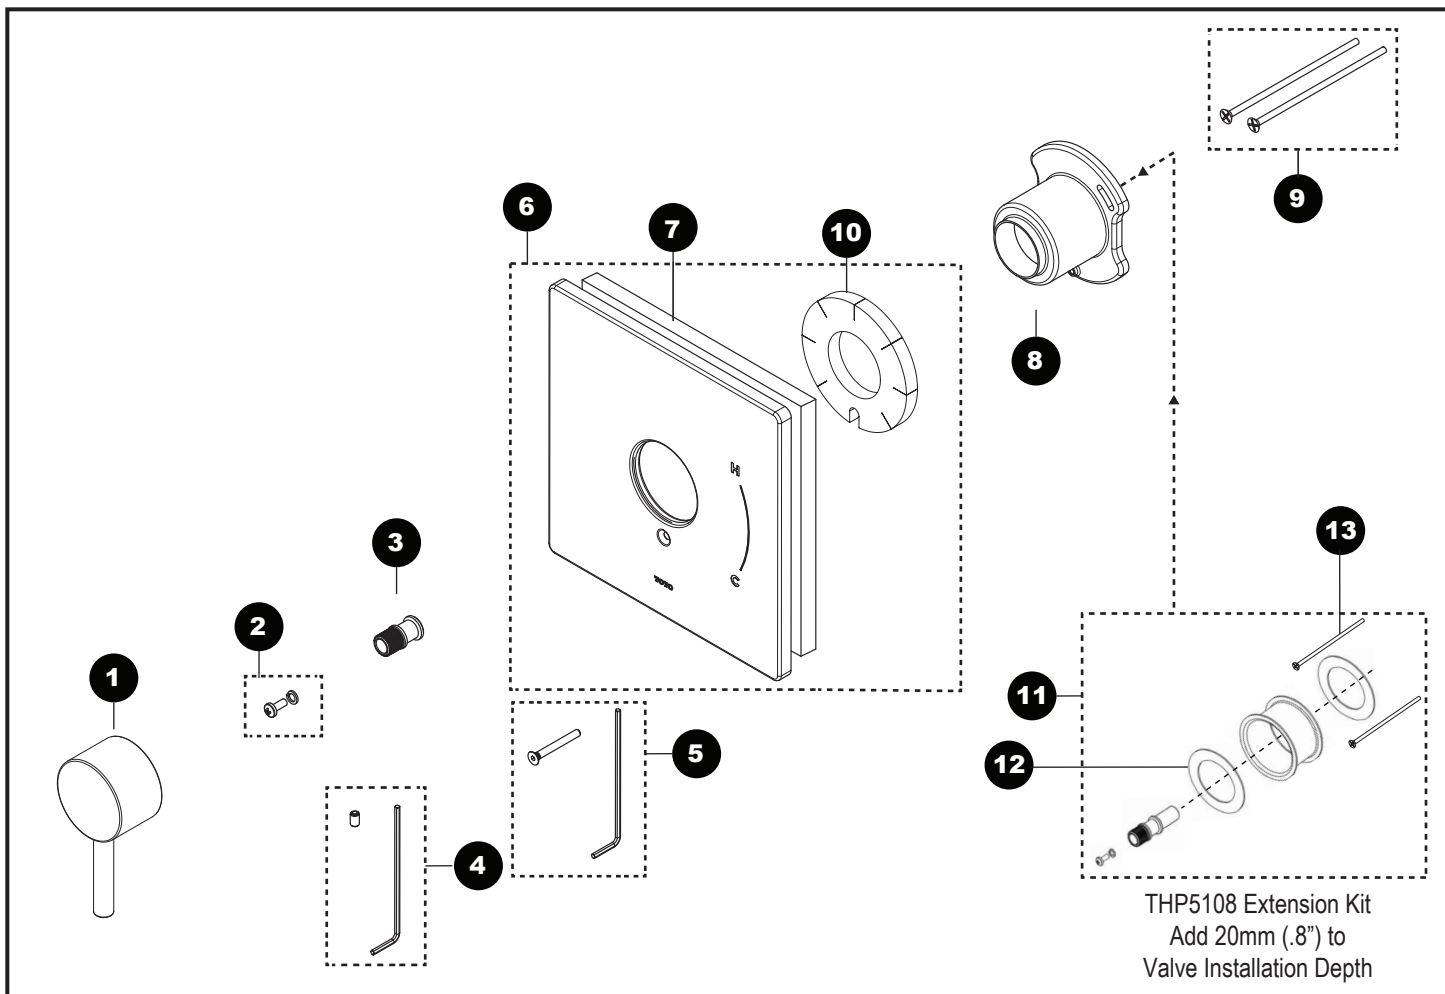

Pressure Balance Valve Trim - Square

Item	Part	Description
1	THP5593#\$\$	Handle
2	THP4825	Screw and lock washer
3	THP5105	Adapter
4	THP4968	Setscrew and Allen wrench
5	THP5104	Screw and Allen wrench
6	THP5103#\$\$	Escutcheon with gaskets
7	THP5393	Gasket
8	THP5106#\$\$	Collar
9	THP5391	2.5" Screws (2pc)
10	THP5107	Gasket
11	THP5108	Extension Kit Set
12	THP5469	Gasket
13	THP4837	4" Screws (2pc)

LEGEND
\$\$ = Denotes Finish
#CP = Polished Chrome
#BN = Brushed Nickel
#PN = Polished Nickel

\* Please specify finish when ordering