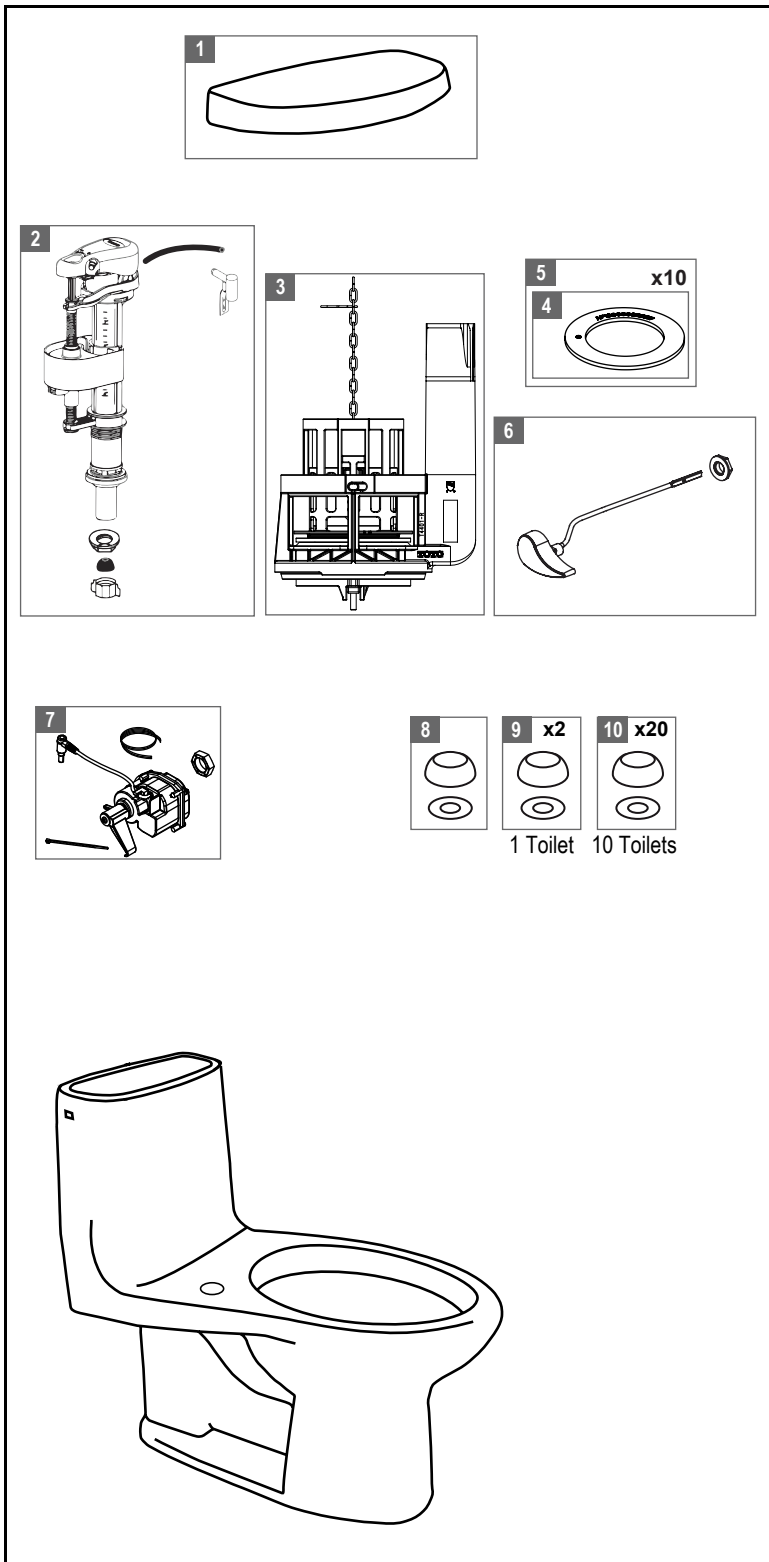

MS604124CEF, MS604124CEFG, MS604124CEFRG

1.28 gpf Toilet, Elongated Bowl, Universal Height, TORNADO FLUSH®, CEFIONTECT®, Auto Flush & Right Hand Trip Lever

Item	Part Number	Description
1	TCU604CRE#01	Tank Lid - Cotton
	TCU604CRE#03	Tank Lid - Bone
	TCU604CRE#11	Tank Lid - Colonial White
	TCU604CRE#12	Tank Lid - Sedona Beige
	TCU604CRE#51	Tank Lid - Ebony
2	TSU81.30-A	Fill Valve
3	THU747-A	Flush Valve
4	THU407	Seal Gasket (1 piece)
5	THU370	Seal Gasket (10 pieces)
6	THU808#01-A	Trip Lever - Cotton
	THU808#03-A	Trip Lever - Bone
	THU808#11-A	Trip Lever - Colonial White
	THU808#12-A	Trip Lever - Sedona Beige
	THU808#51-A	Trip Lever - Ebony
	THU808#BN-A	Trip Lever - Brushed Nickel
	THU808#CP-A	Trip Lever - Chrome Plated
	THU808#MBL-A	Trip Lever - Matte Black
	THU808#PB-A	Trip Lever - Polished Brass
	THU808#PN-A	Trip Lever - Polished Nickel
	THU808#RB-A	Trip Lever - Oil Rubbed Bronze
	THU820#CP-A	Right Hand Trip Lever - Chrome Plated
	THU820#PN-A	Right Hand Trip Lever - Polished Nickel
	THU820#BN-A	Right Hand Trip Lever - Brushed Nickel
	THU820#PB-A	Right Hand Trip Lever - Polished Brass
7	THU882	Motor unit for Autoflush Single Flush
8	THU044#01	Bolt Cap Set - Cotton (One side of toilet)
	THU044#03	Bolt Cap Set - Bone (One side of toilet)
	THU044#11	Bolt Cap Set - Colonial White (One side of toilet)
	THU044#12	Bolt Cap Set - Sedona Beige (One side of toilet)
	THU044#51	Bolt Cap Set - Ebony (One side of toilet)
9	THU044S#01	Bolt Cap Sets - Cotton (1 Toilet)
	THU044S#03	Bolt Cap Sets - Bone (1 Toilet)
	THU044S#11	Bolt Cap Sets - Colonial White (1 Toilet)
	THU044S#12	Bolt Cap Sets - Sedona Beige (1 Toilet)
	THU044S#51	Bolt Cap Sets - Ebony (1 Toilet)
10	THU098#01	Bolt Cap Sets - Cotton (10 Toilets)
	THU098#03	Bolt Cap Sets - Bone (10 Toilets)
	THU098#11	Bolt Cap Sets - Colonial White (10 Toilets)
	THU098#12	Bolt Cap Sets - Sedona Beige (10 Toilets)
	THU098#51	Bolt Cap Sets - Ebony (10 Toilets)

Actual Product may vary slightly from illustration.

Note: