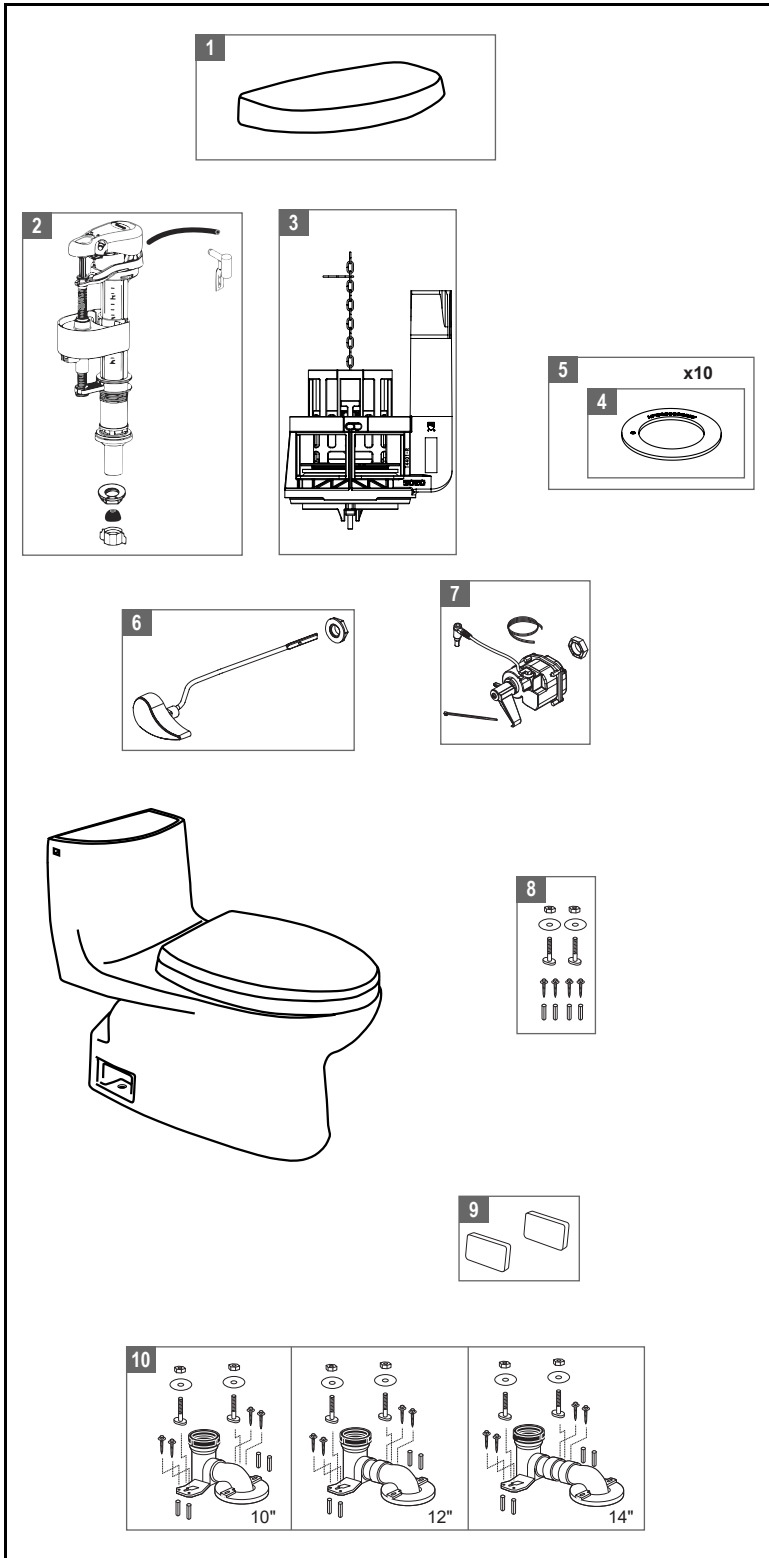

MS614124CEF, MS614124CEFG & MS614124CEFRG

1.28 gpf Toilet, Elongated Bowl, Universal Height, TORNADO FLUSH®, CEFIONTECT®, Unifit Rough-In, Auto Flush & Right Hand Trip Lever

Item	Part Number	Description
1	TCU604CRE#01	Tank Lid - Cotton
	TCU604CRE#03	Tank Lid - Bone
	TCU604CRE#11	Tank Lid - Colonial White
	TCU604CRE#12	Tank Lid - Sedona Beige
	TCU604CRE#51	Tank Lid - Ebony
2	TSU81.30-A	Fill Valve
3	THU747-A	Flush Valve
4	THU407	Seal Gasket (1 piece)
5	THU370	Seal Gasket (10 pieces)
6	THU808#01-A	Trip Lever - Cotton
	THU808#03-A	Trip Lever - Bone
	THU808#11-A	Trip Lever - Colonial White
	THU808#12-A	Trip Lever - Sedona Beige
	THU808#51-A	Trip Lever - Ebony
	THU808#BN-A	Trip Lever - Brushed Nickel
	THU808#CP-A	Trip Lever - Chrome Plated
	THU808#MBL-A	Trip Lever - Matte Black
	THU808#PB-A	Trip Lever - Polished Brass
	THU808#PN-A	Trip Lever - Polished Nickel
	THU808#RB-A	Trip Lever - Oil Rubbed Bronze
	THU820#CP-A	Right Hand Trip Lever - Chrome Plated
	THU820#PN-A	Right Hand Trip Lever - Polished Nickel
	THU820#BN-A	Right Hand Trip Lever - Brushed Nickel
	THU820#PB-A	Right Hand Trip Lever - Polished Brass
7	THU882	Motor unit for Autoflush Single Flush
8	THU020	Unifit Mounting Set
9	TCU884CV#01	Side Plates w/ Velcro Tape - Cotton
	TCU884CV#03	Side Plates w/ Velcro Tape - Bone
	TCU884CV#11	Side Plates w/ Velcro Tape - Colonial White
	TCU884CV#12	Side Plates w/ Velcro Tape - Sedona Beige
	TCU884CV#51	Side Plates w/ Velcro Tape - Ebony
10	TSU01W.10R	Unifit - 10" Rough-in
	TSU01W.12R	Unifit - 12" Rough-in
	TSU01W.14R	Unifit - 14" Rough-in

Actual Product may vary slightly from illustration.

Note: