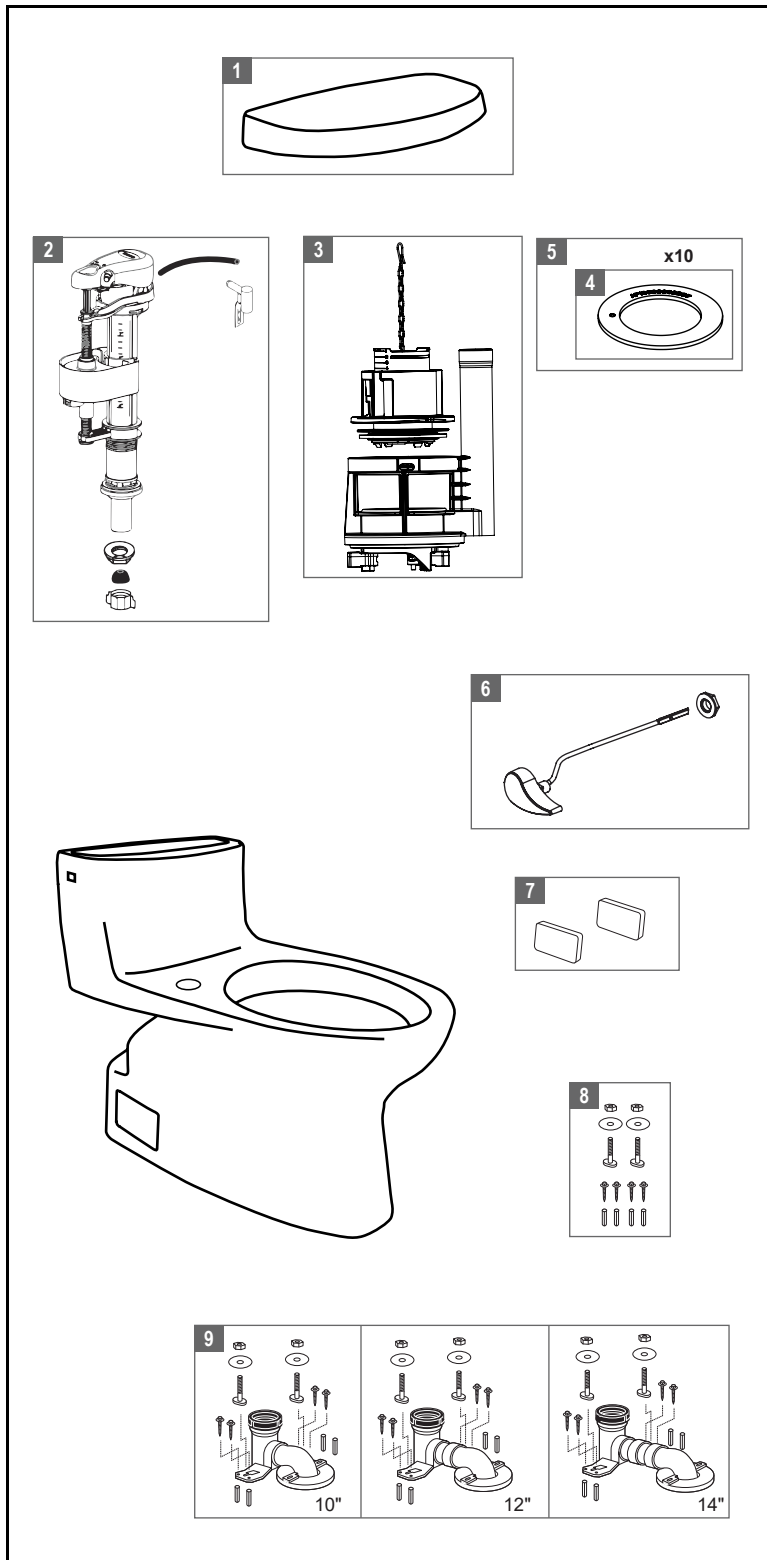

MS644124CEF & MS644124CEFG

1.28 gpf Toilet, Elongated Bowl, Universal Height, TORNADO FLUSH®, CEFIONTECT® & Unifit Rough-In

Actual Product may vary slightly from illustration.

Note:

| Item | Part Number | Description |
|------|--------------|---|
| 1 | TCU634CRE#01 | Tank Lid - Cotton |
| | TCU634CRE#03 | Tank Lid - Bone |
| | TCU634CRE#11 | Tank Lid - Colonial White |
| | TCU634CRE#12 | Tank Lid - Sedona Beige |
| | TCU634CRE#51 | Tank Lid - Ebony |
| 2 | TSU83.30-A | Fill Valve |
| 3 | THU460.6D-A | Flush Valve |
| 4 | THU407 | Seal Gasket (1 piece) |
| 5 | THU370 | Seal Gasket (10 pieces) |
| 6 | THU808#01-A | Trip Lever - Cotton |
| | THU808#03-A | Trip Lever - Bone |
| | THU808#11-A | Trip Lever - Colonial White |
| | THU808#12-A | Trip Lever - Sedona Beige |
| | THU808#51-A | Trip Lever - Ebony |
| | THU808#BN-A | Trip Lever - Brushed Nickel |
| | THU808#CP-A | Trip Lever - Chrome Plated |
| | THU808#MBL-A | Trip Lever - Matte Black |
| | THU808#PB-A | Trip Lever - Polished Brass |
| | THU808#PN-A | Trip Lever - Polished Nickel |
| | THU808#RB-A | Trip Lever - Oil Rubbed Bronze |
| 7 | TCU884CV#01 | Side Plates w/ Velcro Tape - Cotton |
| | TCU884CV#03 | Side Plates w/ Velcro Tape - Bone |
| | TCU884CV#11 | Side Plates w/ Velcro Tape - Colonial White |
| | TCU884CV#12 | Side Plates w/ Velcro Tape - Sedona Beige |
| | TCU884CV#51 | Side Plates w/ Velcro Tape - Ebony |
| 8 | THU020 | Unifit Mounting Set |
| 9 | TSU01W.10R | Unifit - 10" Rough-in |
| | TSU01W.12R | Unifit - 12" Rough-in |
| | TSU01W.14R | Unifit - 14" Rough-in |