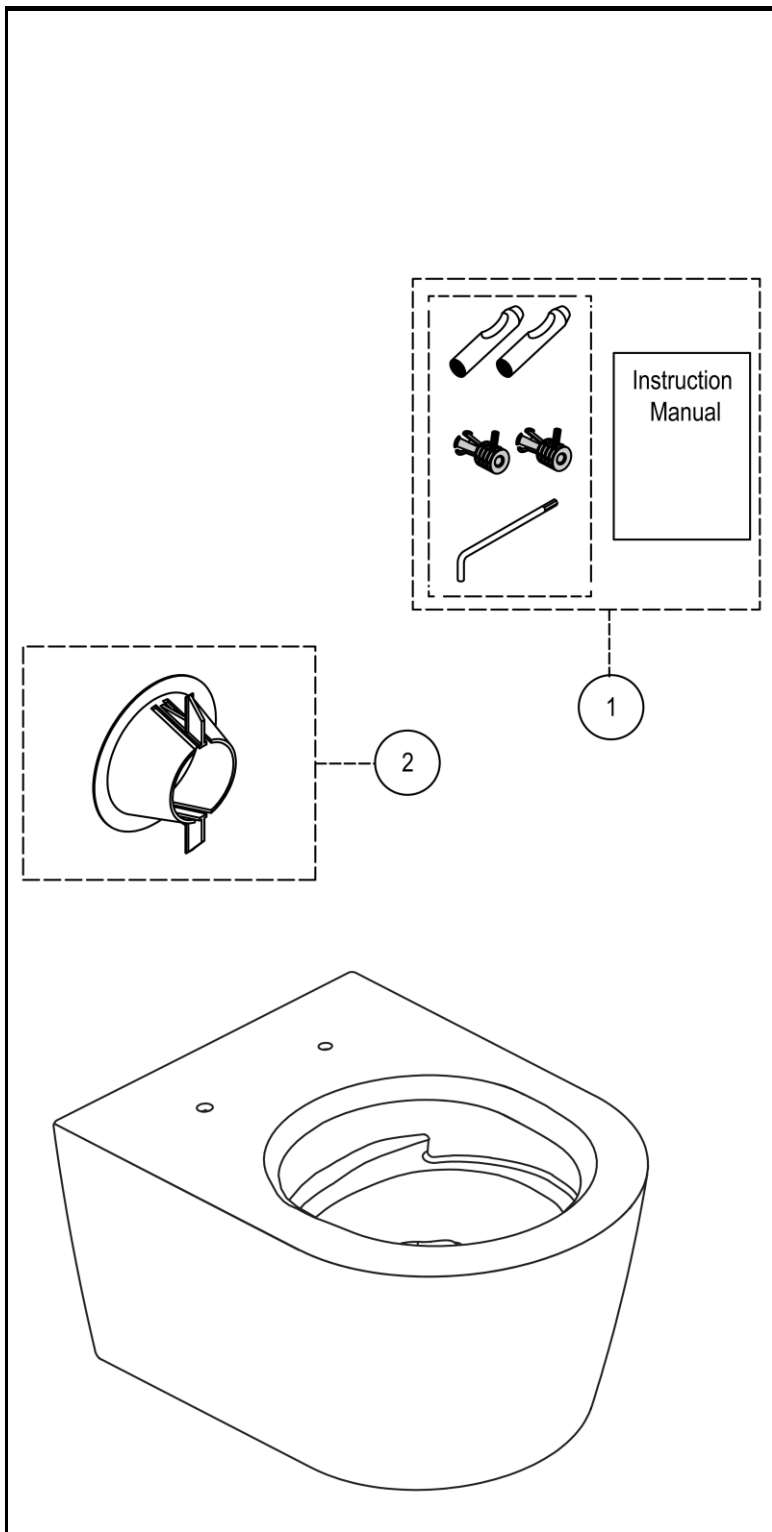

RP Wall Hung Bowl
1.28/0.9 GPF D-Shape Bowl
DYNAMAX®, Wall Hung
CEFIONTECT®

Item	Part	Description
1	THU725	Wall Hung Bowl - Spare Parts
2	9AU323-A	Pressure Loss Ring for Wall Hung Bowl

Note:

Product Number Explanations	
Wall Hung Toilet	Features
(CWT) Tank, Bowl, Push plate combination	(C) TORNADO FLUSH®
(CT) Skirted Bowl	(M) DUAL-MAX®
(#01) Cotton	(F) Universal Height
(427) Bowl Model #	(G) CEFIONTECT®
	(A) AUTO FLUSH®

Actual Product may vary slightly from illustration.