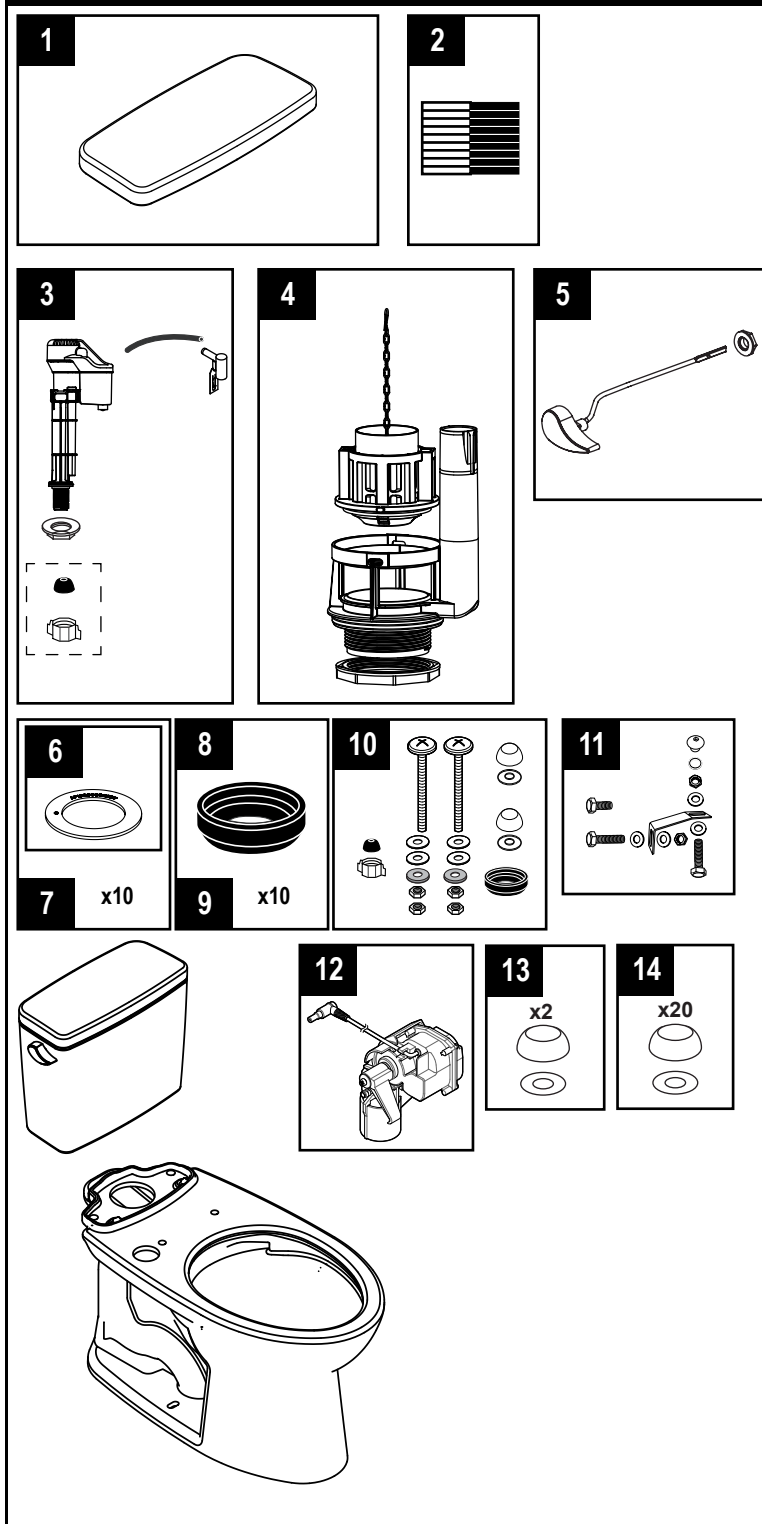

**Drake®**

**1.28 Gpf Toilet, Elongated  
TORNADO FLUSH®, Universal Height,  
(including CEFIONTECT®), Right Hand Trip Lever**

Item	Part	Description
1	TCU776CR#01	Tank Lid w/ Velcro Tape - Cotton
	TCU776CR#03	Tank Lid w/ Velcro Tape - Bone
	TCU776CR#11	Tank Lid w/ Velcro Tape - Colonial White
	TCU776CR#12	Tank Lid w/ Velcro Tape - Sedona Beige
	TCU776CR#51	Tank Lid w/ Velcro Tape - Ebony
2	THU107	Velcro Tape
3	TSU708	Fill Valve Assembly
4	THU825-A	Flush Valve Assembly, 1.28 GPF
	THU826-A	Flush Valve Assembly, 1.28 GPF (Insulated Tank)
5	THU808#CP-A	Trip Lever Handle - Chrome Plated
	THU808#PN-A	Trip Lever Handle - Polished Nickel
	THU808#BN-A	Trip Lever Handle - Brushed Nickel
	THU808#PB-A	Trip Lever Handle - Polished Brass
	THU808#RB-A	Trip Lever Handle - Oil Rubbed Bronze
	THU808#01-A	Trip Lever Handle - Cotton
	THU808#03-A	Trip Lever Handle - Bone
	THU808#11-A	Trip Lever Handle - Colonial White
	THU808#12-A	Trip Lever Handle - Sedona Beige
	THU808#51-A	Trip Lever Handle - Ebony
	THU820#01-A	Trip Lever Right Handle - Cotton
	THU820#CP-A	Trip Lever Right Handle - Chrome Plated
	THU820#PN-A	Trip Lever Right Handle - Polished Nickel
	THU820#BN-A	Trip Lever Right Handle - Brushed Nickel
	THU820#PB-A	Trip Lever Right Handle - Polished Brass
6	THU407	Flush Valve Seal Gasket - 1pc
7	THU370	Flush Valve Seal Gasket - 10pc
8	9BU024E	Tank to Bowl Gasket - 1pc
9	THU131	Tank to Bowl Gasket - 10pc
10	THU828#01-A	Tank to Bowl Mounting Hardware - Cotton
	THU828#03-A	Tank to Bowl Mounting Hardware - Bone
	THU828#11-A	Tank to Bowl Mounting Hardware - Colonial White
	THU828#12-A	Tank to Bowl Mounting Hardware - Sedona Beige
	THU828#51-A	Tank to Bowl Mounting Hardware - Ebony
11	THU089	Bolt Down Set
12	THU767	Autoflush Unit
13	THU044S#XX	Bolt Cap Set - (1 Toilet)
14	THU098#XX	Bolt Cap Set - (10 Toilets)