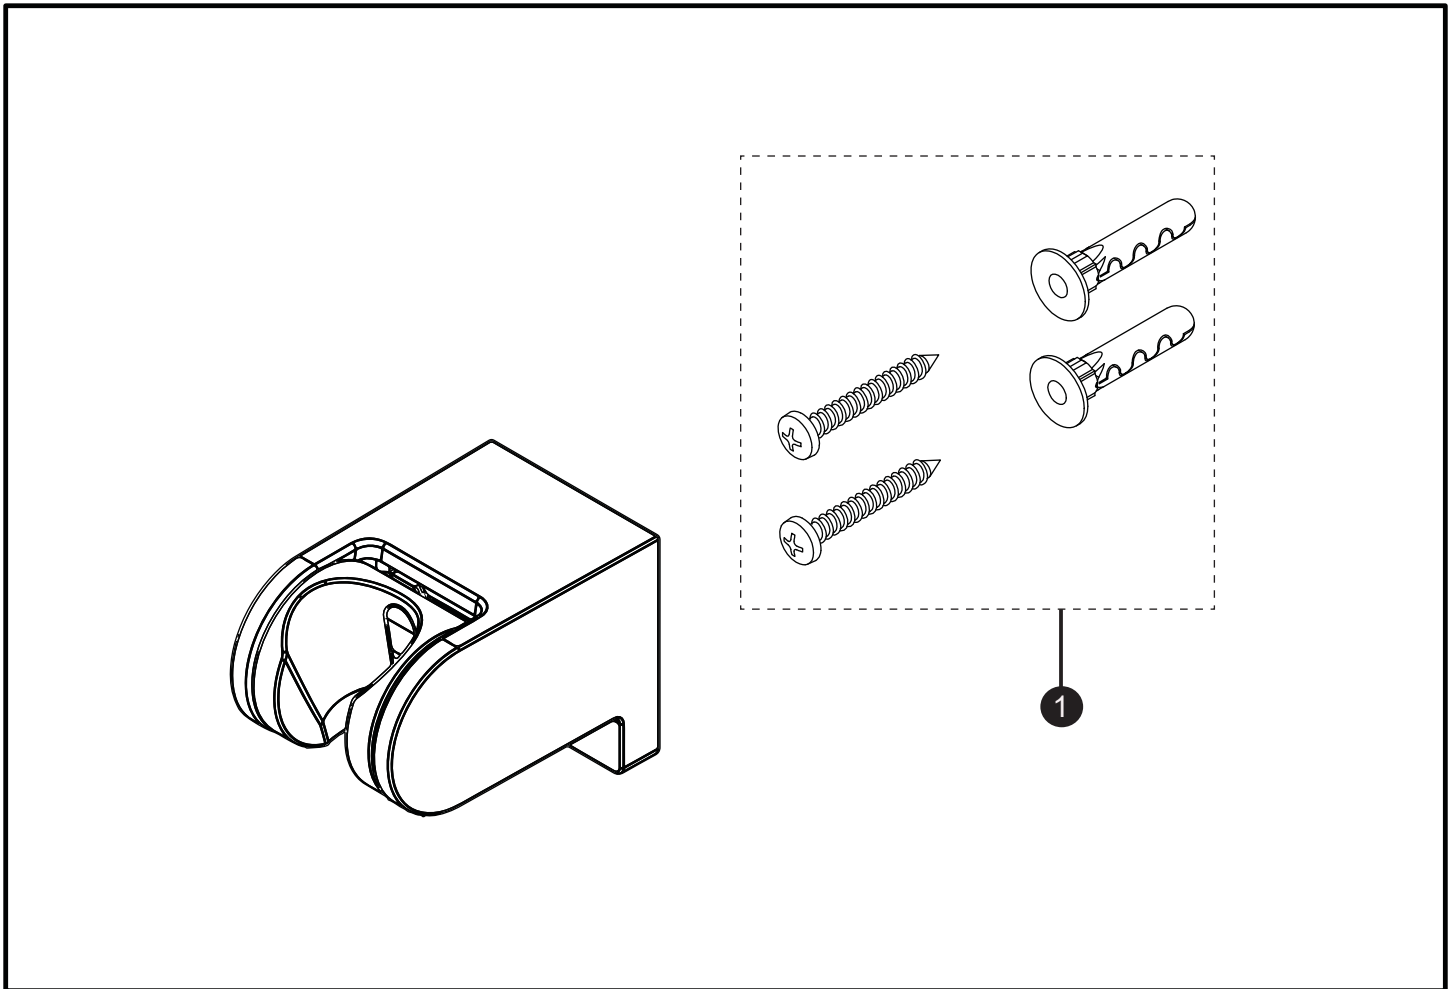

**Shower Accessories**  
**Wall Mount - Adjustable Handshower**

Item	Part	Description
1	THP4489	Mounting Hardware (1 set)

LEGEND
## = Denotes Finish
#CP = Polished Chrome
#BN = Brushed Nickel
#PN = Polished Nickel