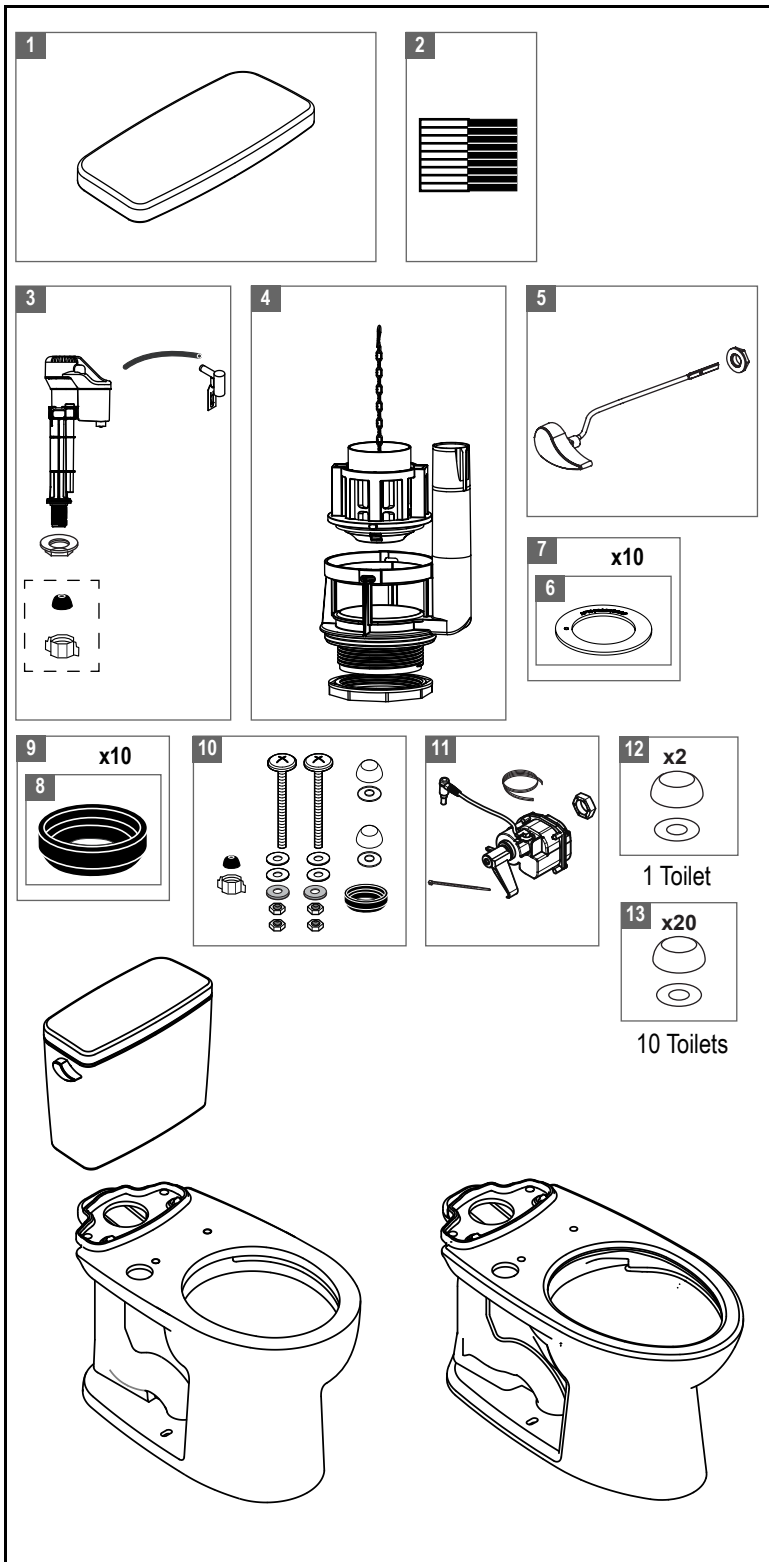

C775CEF(G), C776CE(G), C776CEGT40, C776CEF(G), C776CEFGT40, C776CEFG.10, C776CEFGT40.10

1.6 gpf Toilet, Round Front & Elongated Bowl, Regular & Universal Height, TORNADO FLUSH®, CEFIONTECT® & Auto Flush

Item	Part Number	Description
1	TCU776CR#01	Tank Lid w/ Velcro Tape - Cotton
	TCU776CR#03	Tank Lid w/ Velcro Tape - Bone
	TCU776CR#11	Tank Lid w/ Velcro Tape - Colonial White
	TCU776CR#12	Tank Lid w/ Velcro Tape - Sedona Beige
	TCU776CR#51	Tank Lid w/ Velcro Tape - Ebony
2	THU107	Velcro Tape
3	TSU708	Fill Valve
4	THU826-A	Flush Valve
5	THU808#CP-A	Trip Lever - Chrome Plated
	THU808#PN-A	Trip Lever - Polished Nickel
	THU808#BN-A	Trip Lever - Brushed Nickel
	THU808#MBL-A	Trip Lever - Matte Black
	THU808#PB-A	Trip Lever - Polished Brass
	THU808#RB-A	Trip Lever - Oil Rubbed Bronze
	THU808#01-A	Trip Lever - Cotton
	THU808#03-A	Trip Lever - Bone
	THU808#11-A	Trip Lever - Colonial White
	THU808#12-A	Trip Lever - Sedona Beige
	THU808#51-A	Trip Lever - Ebony
6	THU407	Seal Gasket (1 piece)
7	THU370	Seal Gasket (10 pieces)
8	9BU024E	Tank to Bowl Gasket
9	THU131	Tank to Bowl Gasket (10 pieces)
10	THU828#01-A	Tank to Bowl Mounting Hardware - Cotton
	THU828#03-A	Tank to Bowl Mounting Hardware - Bone
	THU828#11-A	Tank to Bowl Mounting Hardware - Colonial White
	THU828#12-A	Tank to Bowl Mounting Hardware - Sedona Beige
	THU828#51-A	Tank to Bowl Mounting Hardware - Ebony
11	THU882	Motor unit for Autoflush Single Flush
12	THU044S#01	Bolt Cap Sets - Cotton (1 Toilet)
	THU044S#03	Bolt Cap Sets - Bone (1 Toilet)
	THU044S#11	Bolt Cap Sets - Colonial White (1 Toilet)
	THU044S#12	Bolt Cap Sets - Sedona Beige (1 Toilet)
	THU044S#51	Bolt Cap Sets - Ebony (1 Toilet)
13	THU098#01	Bolt Cap Sets - Cotton (10 Toilets)
	THU098#03	Bolt Cap Sets - Bone (10 Toilets)
	THU098#11	Bolt Cap Sets - Colonial White (10 Toilets)
	THU098#12	Bolt Cap Sets - Sedona Beige (10 Toilets)
	THU098#51	Bolt Cap Sets - Ebony (10 Toilets)