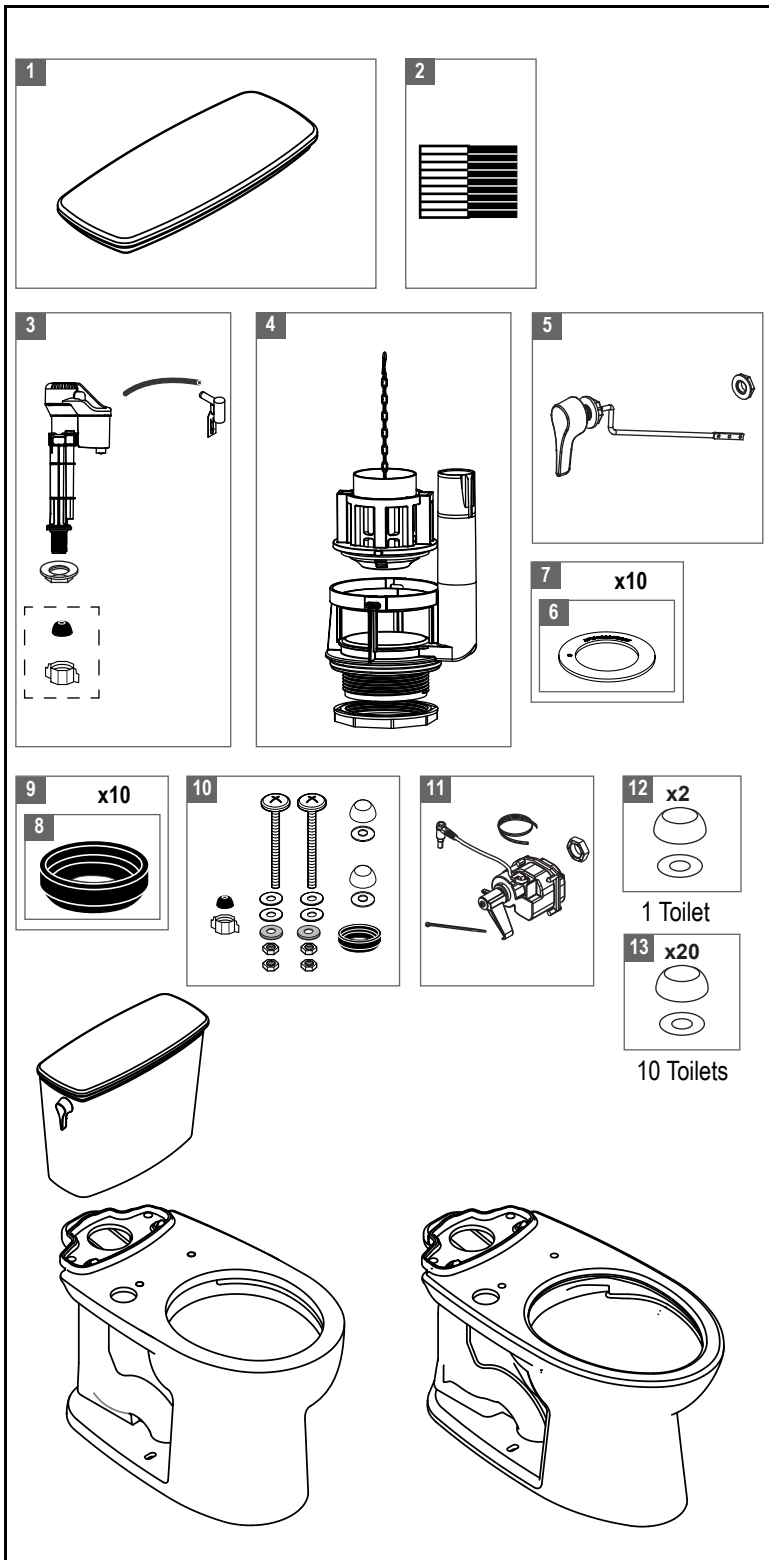

C775CEF(G), C776CE(G), C776CEGT40, C776CEF(G), C776CEFGT40, C776CEFG.10, C776CEFGT40.10

1.28 gpf Toilet, Round Front &amp; Elongated Bowl, Regular &amp; Universal Height, TORNADO FLUSH®, CEFIONTECT® &amp; Auto Flush

Actual Product may vary slightly from illustration.

**Note:**

Item	Part Number	Description
1	TCU786CR#01	Tank Lid w/ Velcro Tape - Cotton
	TCU786CR#03	Tank Lid w/ Velcro Tape - Bone
	TCU786CR#11	Tank Lid w/ Velcro Tape - Colonial White
	TCU786CR#12	Tank Lid w/ Velcro Tape - Sedona Beige
	TCU786CR#51	Tank Lid w/ Velcro Tape - Ebony
2	THU107	Velcro Tape
3	TSU708	Fill Valve
4	THU829-A	Flush Valve
5	THU398#CP-A	Trip Lever - Chrome Plated
	THU398#PN-A	Trip Lever - Polished Nickel
	THU398#BN-A	Trip Lever - Brushed Nickel
	THU398#01-A	Trip Lever - Cotton
6	THU407	Seal Gasket (1 piece)
7	THU370	Seal Gasket (10 pieces)
8	9BU024E	Tank to Bowl Gasket
9	THU131	Tank to Bowl Gasket (10 pieces)
10	THU828#01-A	Tank to Bowl Mounting Hardware - Cotton
	THU828#03-A	Tank to Bowl Mounting Hardware - Bone
	THU828#11-A	Tank to Bowl Mounting Hardware - Colonial White
	THU828#12-A	Tank to Bowl Mounting Hardware - Sedona Beige
	THU828#51-A	Tank to Bowl Mounting Hardware - Ebony
11	THU882	Motor Unit for Autoflush Single Flush
12	THU044S#01	Bolt Cap Sets - Cotton (1 Toilet)
	THU044S#03	Bolt Cap Sets - Bone (1 Toilet)
	THU044S#11	Bolt Cap Sets - Colonial White (1 Toilet)
	THU044S#12	Bolt Cap Sets - Sedona Beige (1 Toilet)
	THU044S#51	Bolt Cap Sets - Ebony (1 Toilet)
13	THU098#01	Bolt Cap Sets - Cotton (10 Toilets)
	THU098#03	Bolt Cap Sets - Bone (10 Toilets)
	THU098#11	Bolt Cap Sets - Colonial White (10 Toilets)
	THU098#12	Bolt Cap Sets - Sedona Beige (10 Toilets)
	THU098#51	Bolt Cap Sets - Ebony (10 Toilets)