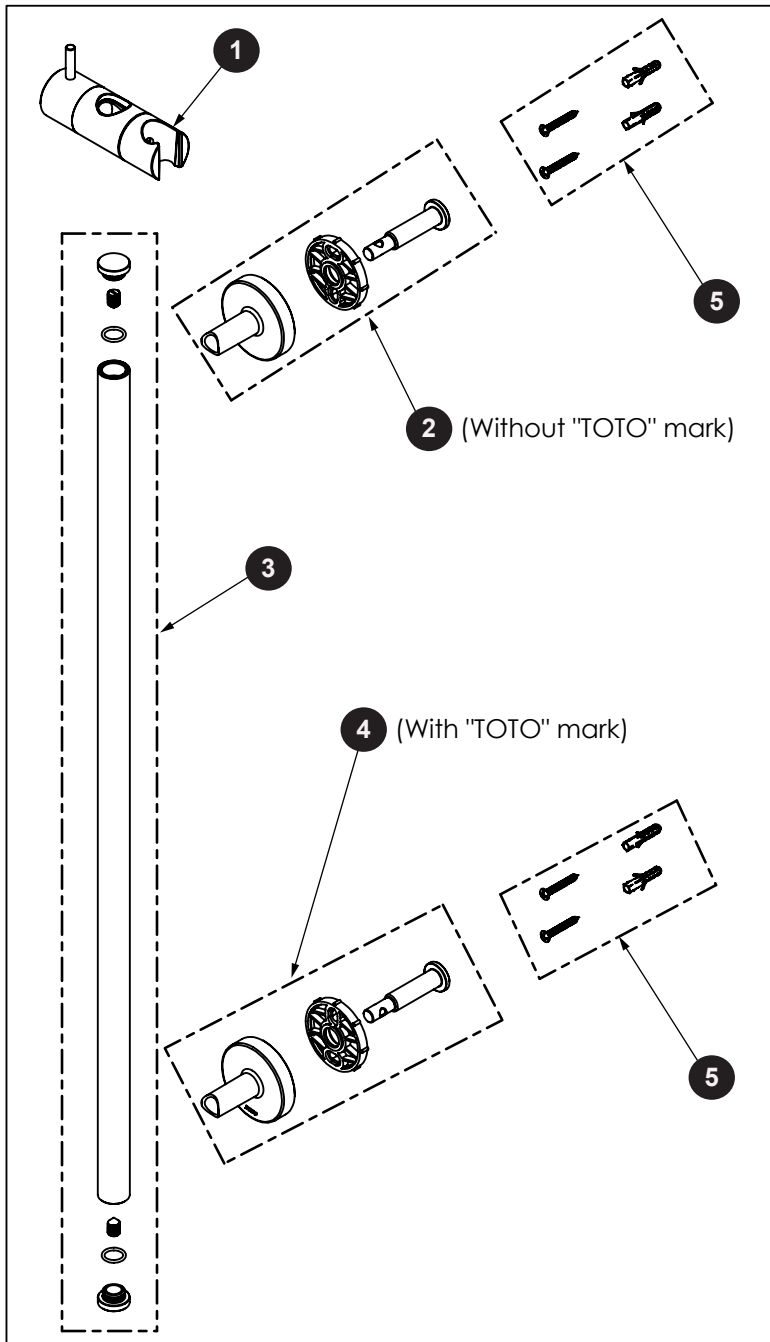

Slide Bar, Round 24"

Item	Part	Description
1	THP5586#\$\$	Slide Bar - Shower Hanger
2	THP5587#\$\$	Slide Bar - Wall Bracket (Without "TOTO" mark)
3	THP5589#\$\$	Slide Bar - Pipe
4	THP5590#\$\$	Slide Bar - Wall Bracket (With "TOTO" mark)
5	THP5592	Slide Bar - Mounting Hardware

* Please specify finish when ordering

LEGEND
\$\$ = Denotes Finish
#CP = Polished Chrome
#BN = Brushed Nickel
#PN = Polished Nickel