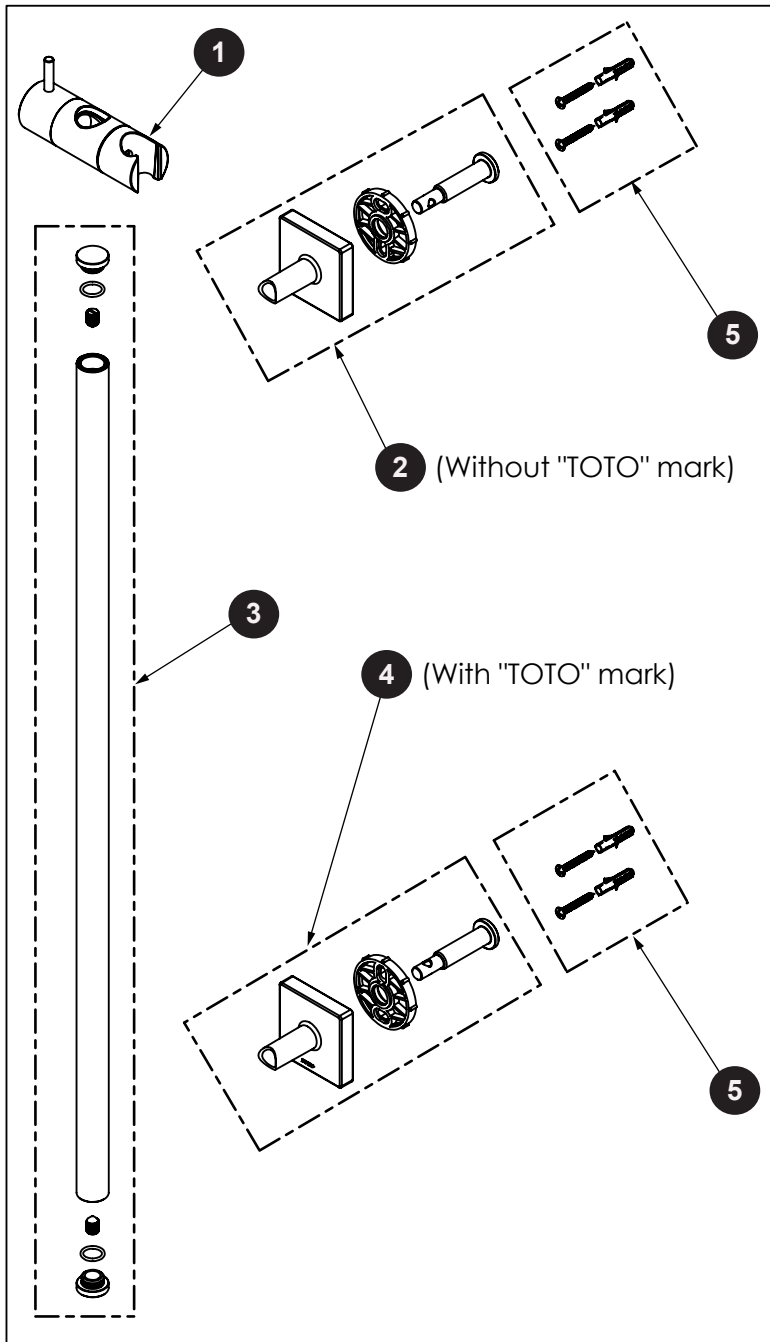

Slide Bar, Square 24"

Item	Part	Description
1	THP5586#\$\$	Slide Bar - Shower Hanger
2	THP5588#\$\$	Slide Bar - Wall Bracket (Without "TOTO" mark)
3	THP5589#\$\$	Slide Bar - Pipe
4	THP5591#\$\$	Slide Bar - Wall Bracket (With "TOTO" mark)
5	THP5592	Slide Bar - Mounting Hardware

* Please specify finish when ordering

LEGEND
\$\$ = Denotes Finish
#CP = Polished Chrome
#BN = Brushed Nickel
#PN = Polished Nickel