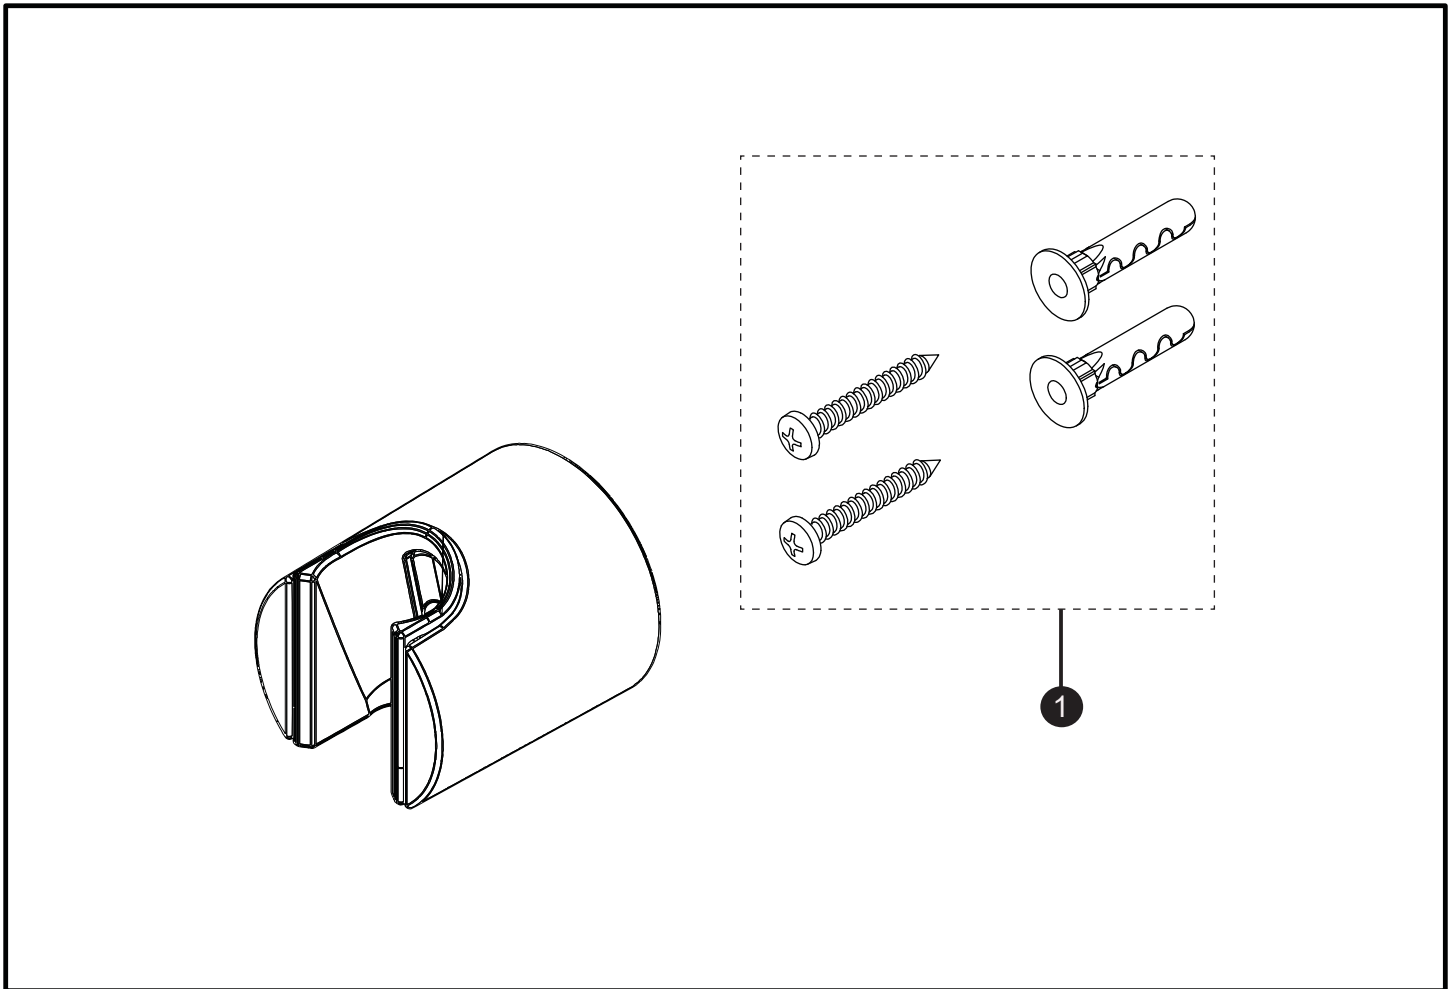

**Shower Accessories**  
**Wall Mount - Round Handshower**

| Item | Part    | Description               |
|------|---------|---------------------------|
| 1    | THP4489 | Mounting Hardware (1 set) |

| LEGEND                |
|-----------------------|
| \$\$ = Denotes Finish |
| #CP = Polished Chrome |
| #BN = Brushed Nickel  |
| #PN = Polished Nickel |