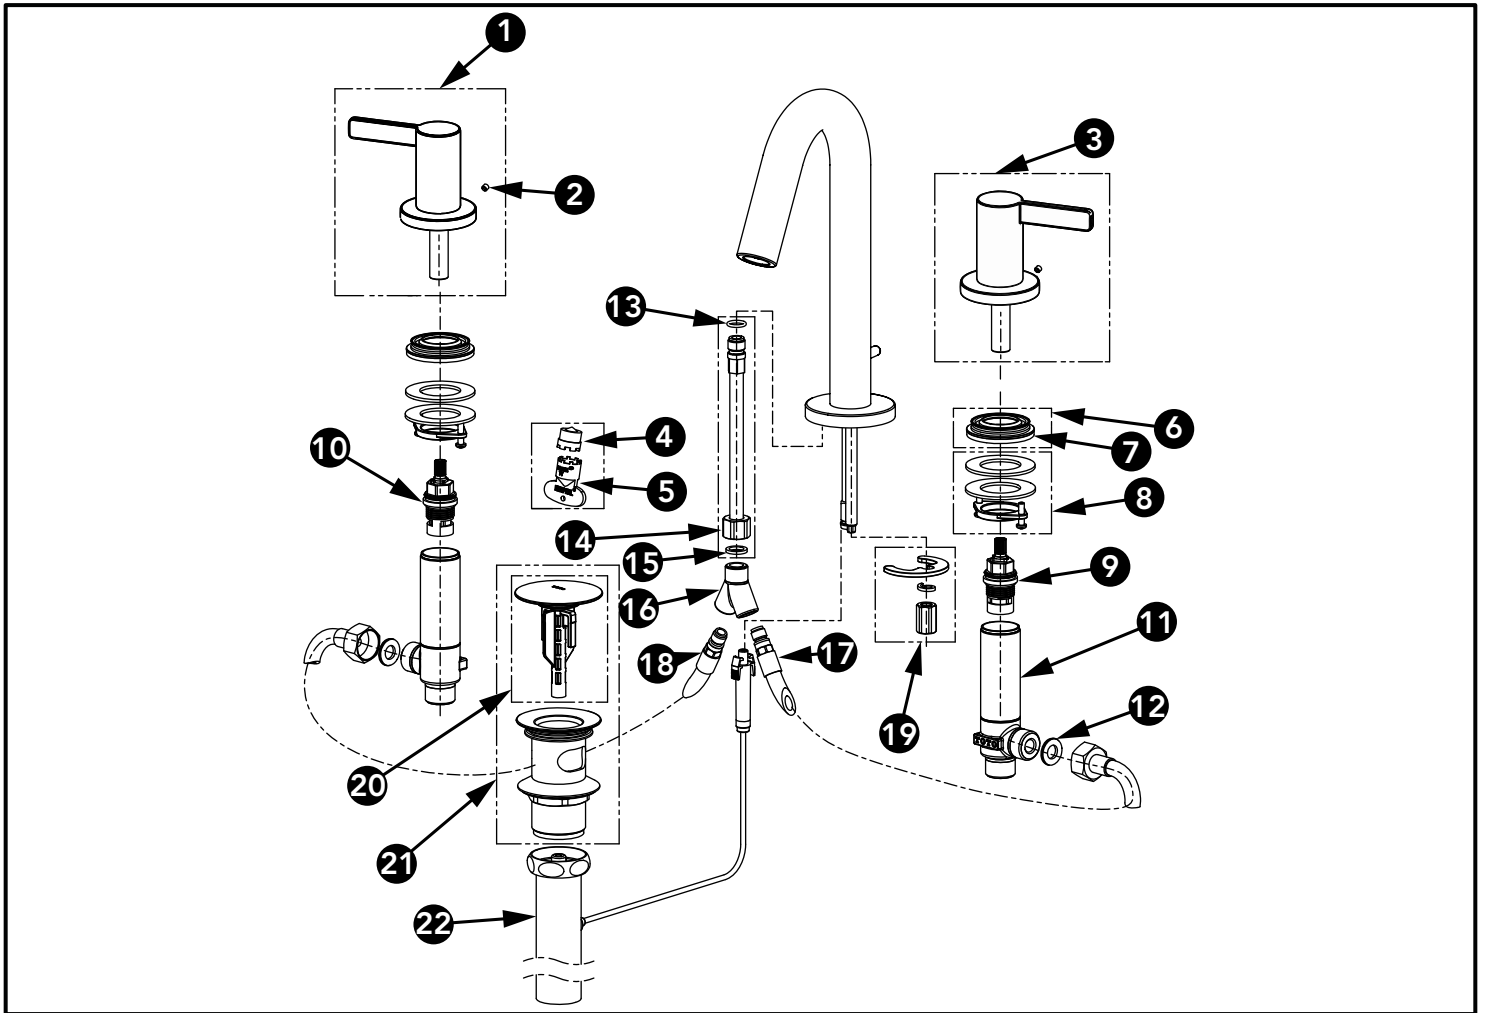

GF Widespread Lavatory Faucet

Item	Part	Description
1	THP5610#\$\$	ADA Handle Assembly (HOT)
2	THP5162	Set Screw
3	THP5609#\$\$	ADA Handle Assembly (COLD)
4	THP5117	1.2gpm Aerator
5	THP5118	Aerator Key
6	THP5165	Collar of Handle Valve
7	THP5166	Foam Gasket of Collar
8	THP5167	Handle Mounting Hardware
9	THP4416	Cartridge, Cold
10	THP4417	Cartridge, Hot
11	THP5460	Valve Body
12	THP5171	Gasket (1pc)
13	THP5421	O-Ring (1pc)
14	THP5573	Connecting Hose
15	THP5574	Gasket (1pc)
16	THP5575	Pipe Adapter
17	THP5172	Supply Hose, Cold
18	THP5173	Supply Hose, Hot
19	THP5120	Spout Mounting Hardware
20	THP5537#\$\$	Plunger
21	THP5538#\$\$	Top Drain Assembly
22	THP5539	Bottom Drain Assembly

\* Please specify finish when ordering

LEGEND
\$\$ = Denotes Finish
#CP = Polished Chrome
#BN = Brushed Nickel
#PN = Polished Nickel
#PBR = Polished Bronze
#PFG = Polished French Gold