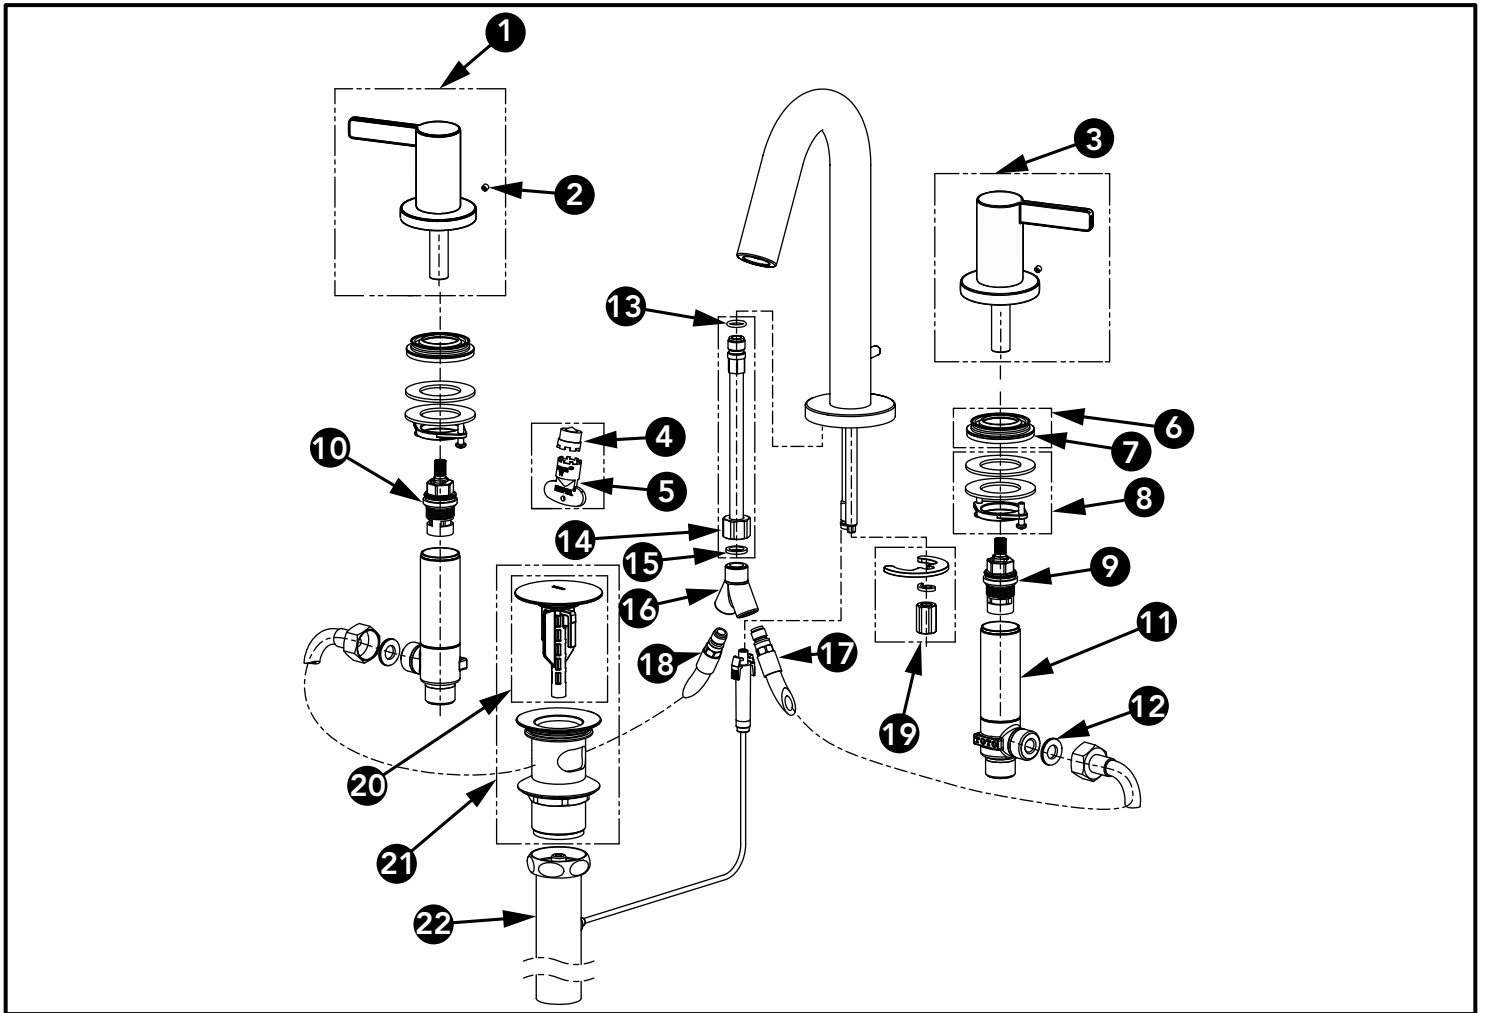

GF Widespread Lavatory Faucet

Item	Part	Description
1	THP5610#\$\$	ADA Handle Assembly (HOT)
2	THP5162	Set Screw
3	THP5609#\$\$	ADA Handle Assembly (COLD)
4	THP5164	1.2gpm Aerator
5	THP5118	Aerator Key
6	THP5165	Collar of Handle Valve
7	THP5166	Foam Gasket of Collar
8	THP5167	Handle Mounting Hardware
9	THP4416	Cartridge, Cold
10	THP4417	Cartridge, Hot
11	THP5460	Valve Body
12	THP5171	Gasket (1pc)
13	THP5421	O-Ring (1pc)
14	THP5573	Connecting Hose
15	THP5574	Gasket (1pc)
16	THP5575	Pipe Adapter
17	THP5172	Supply Hose, Cold
18	THP5173	Supply Hose, Hot
19	THP5120	Spout Mounting Hardware
20	THP5537#\$\$	Plunger
21	THP5538#\$\$	Top Drain Assembly
22	THP5539	Bottom Drain Assembly

LEGEND
\$\$ = Denotes Finish
#CP = Polished Chrome
#BN = Brushed Nickel

MADE TO ORDER
\$\$ = Denotes Finish
#PN = Polished Nickel
#PFG = Polished French Gold
#PBR = Polished Bronze
#MBL = Matte Black