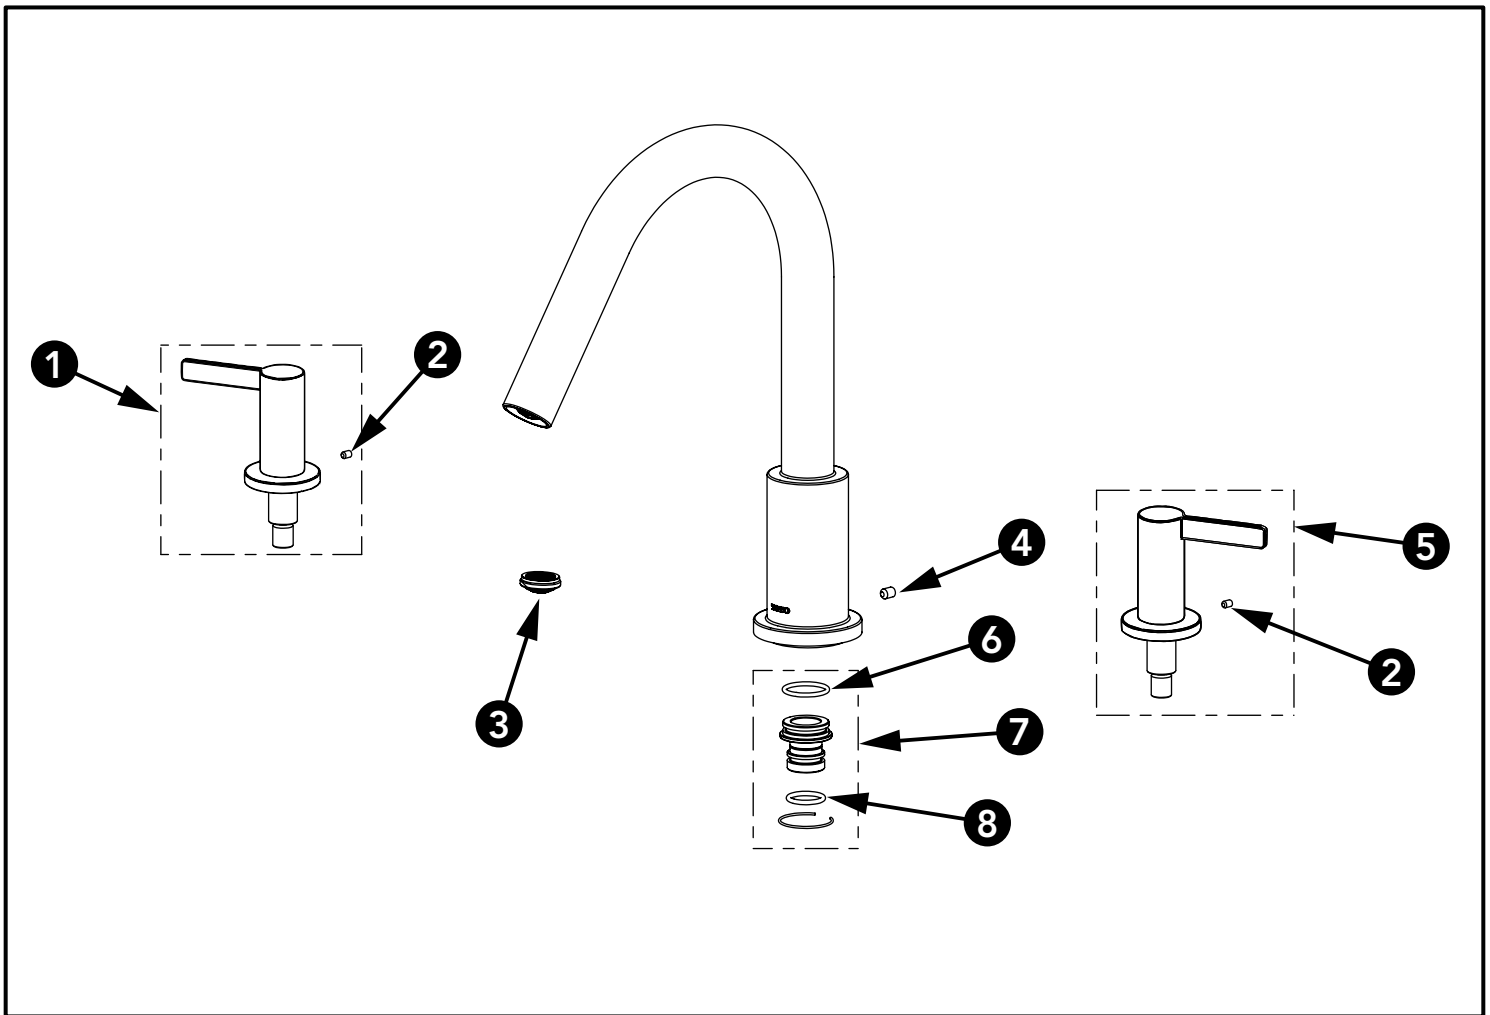

GF Roman Tub Filler Trim (3-Hole)

Item	Part	Description
1	THP5608#\$	ADA Handle (HOT)
2	THP4365	Set Screw
3	THP5214	Aerator
4	THP5429	Set Screw
5	THP5607#\$	ADA Handle (COLD)
6	THP5180	O-Ring
7	THP5182	Valve Connector Set
8	THP5181	O-Ring

* Please specify finish when ordering

LEGEND
\$\$ = Denotes Finish
#CP = Polished Chrome
#BN = Brushed Nickel
#PN = Polished Nickel
#PBR = Polished Bronze
#PFG = Polished French Gold