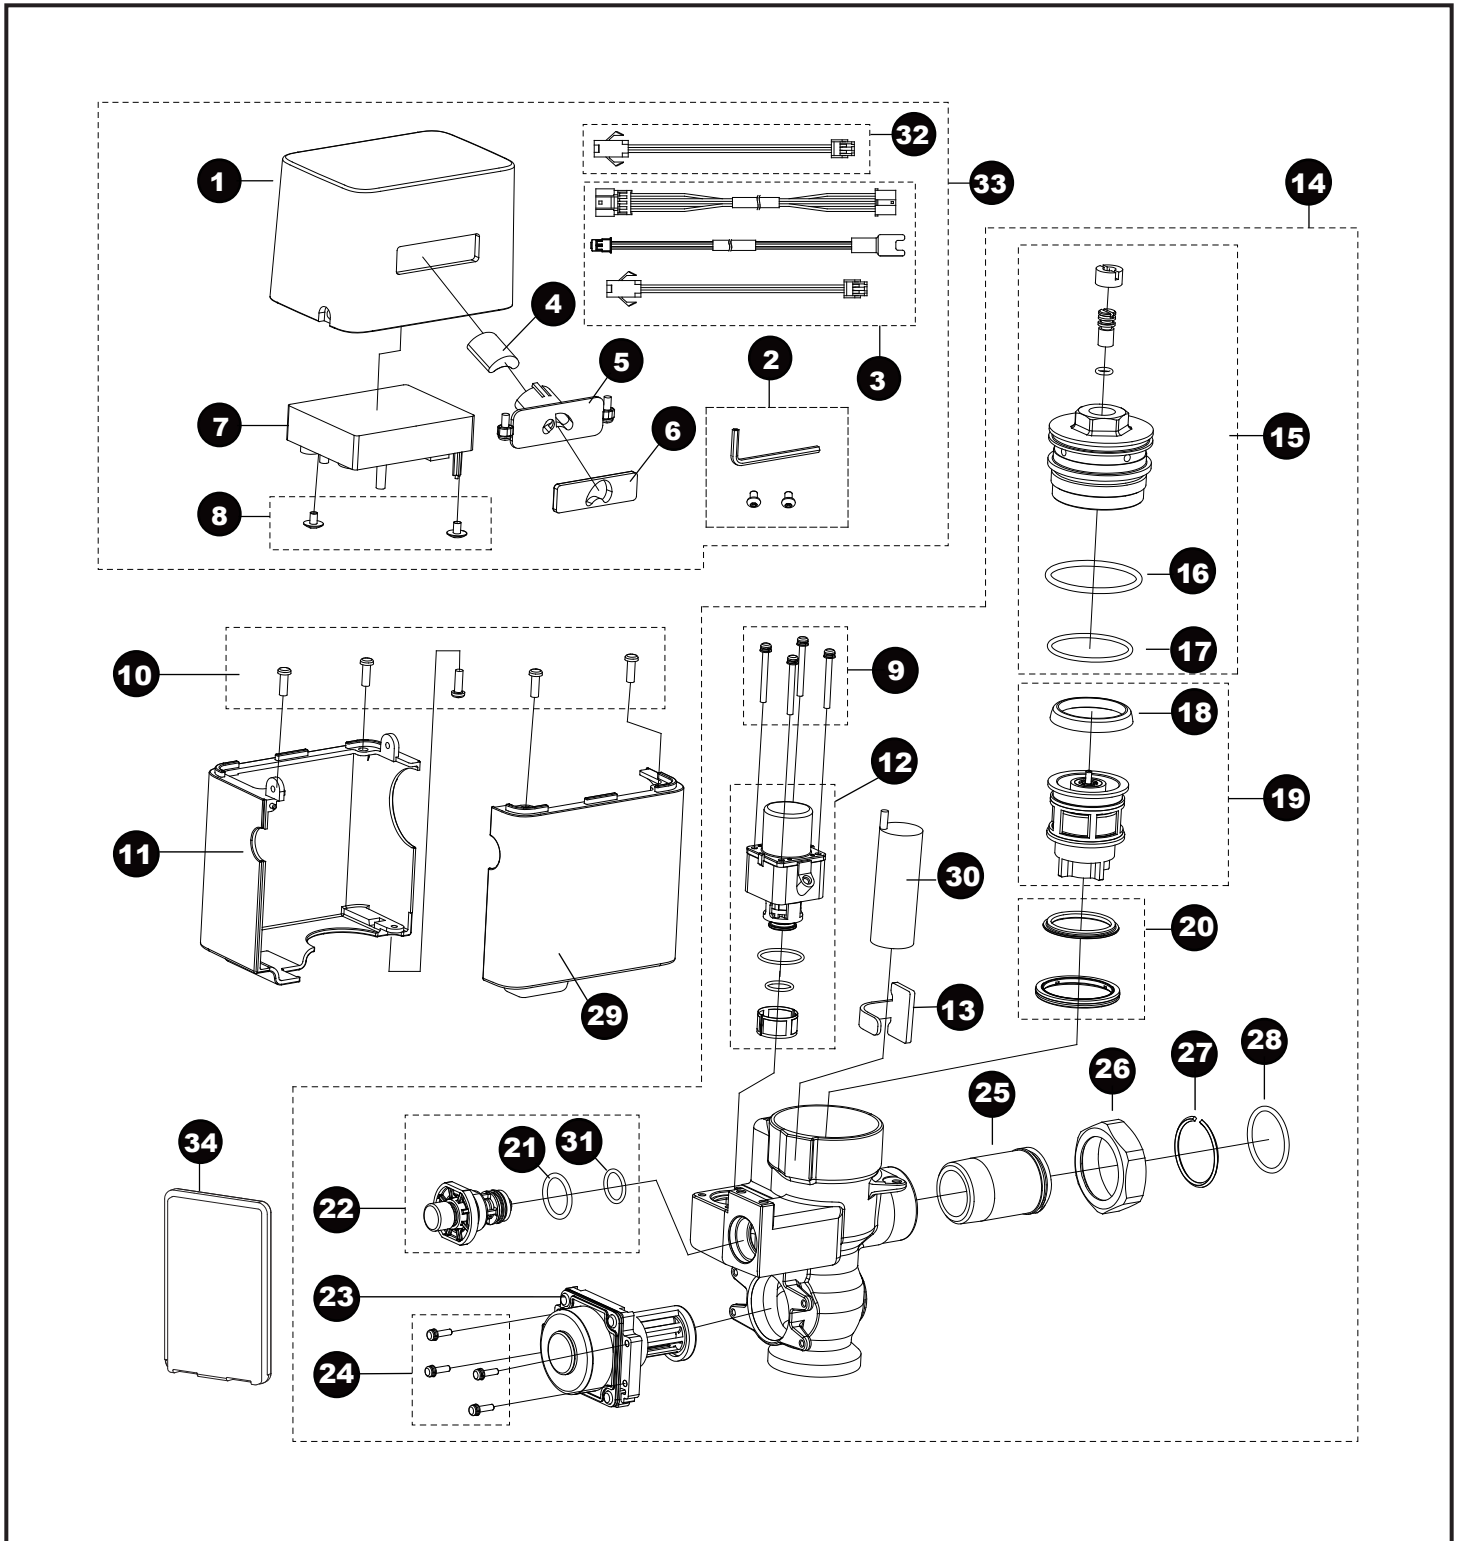

TEU1GAR(iA)(i2)(i4)#CP
 TEU1GA(iA)(i2)(i4)12#CP
 TEU1GA(iA)(i2)(i4)22#CP

**ECOPOWER® Flush Valve,
 Urinal, Exposed, 1.0 Gpf**

TEU1GAR(iA)(i2)(i4)#CP
 TEU1GA(iA)(i2)(i4)12#CP
 TEU1GA(iA)(i2)(i4)22#CP

**ECOPOWER® Flush Valve,
 Urinal, Exposed, 1.0 Gpf**

Item	Part	Description
1	THP3201#CP	Cover, top
	THP3356	Cover, top for IoT Flush Valve
2	THP3232	Screw w/wrench set, exposed
3	THP3209	Extension harness (3 type/bag)
4	THP3187	Sensor unit
5	THP3205	Bracket, sensor w/screw (15D)
6	THP3207	Glass, sensor window, exposed
7	THP3199	Controller unit for 1.0gpf
	THP3386	Controller unit for 1.0gpf IoT Flush Valve
8	THP3208	Screw, controller mount (2/bag)
9	THP3192	Screw (4/bag)
10	THP3204	Screw, cover, valve (5/bag)
11	THP3203#CP	Cover, lower, B
12	THP3190R	Solenoid unit & diaphragm assy
13	TH559EDV517	Clamp set (10/bag)
14	THP3230R	Valve assy, exposed, urinal
15	THP3188	Valve cap assembly
16	THP3189	O-ring, valve cap top (10/bag)
17	TH305SV112	O-ring, valve cap bottom (10/bag)
18	TH305SV103	U-packing, piston (10/bag)
19	TH323V104R	Piston assembly
20	TH321	Seat packing set
21	THP3013	O-ring, screen nut (10/bag)
22	TH559EDV506	Push button assembly
23	THP3234	ECOPOWER generator, urinal
24	TH559EDV505	Screw, ECOPOWER generator
25	TH305SV114	Tailpiece
26	TH305SV113	Nut, tailpiece/angle stop
27	TH305SV105	Locking ring set, tailpiece (10/bag)
28	TH305SV106	O-ring, tailpiece (10/bag)
29	THP3202#CP	Cover, lower, A
30	THP3053	Back-up battery
31	THP3242	O-ring (1/bag)
32	THP3361	IoT wire harness, short
33	THP3384#CP	IoT top unit
34		IoT communication card, please contact TOTO sales representative or technical support for more information.

Vacuum Breaker Sets

VB0912R#CP Top Spud, 3/4" Outlet, Exposed

VB0922R#CP Top Spud, 1-1/4" Outlet, Exposed

Note: For additional information, refer to the individual vacuum breaker parts sheets.