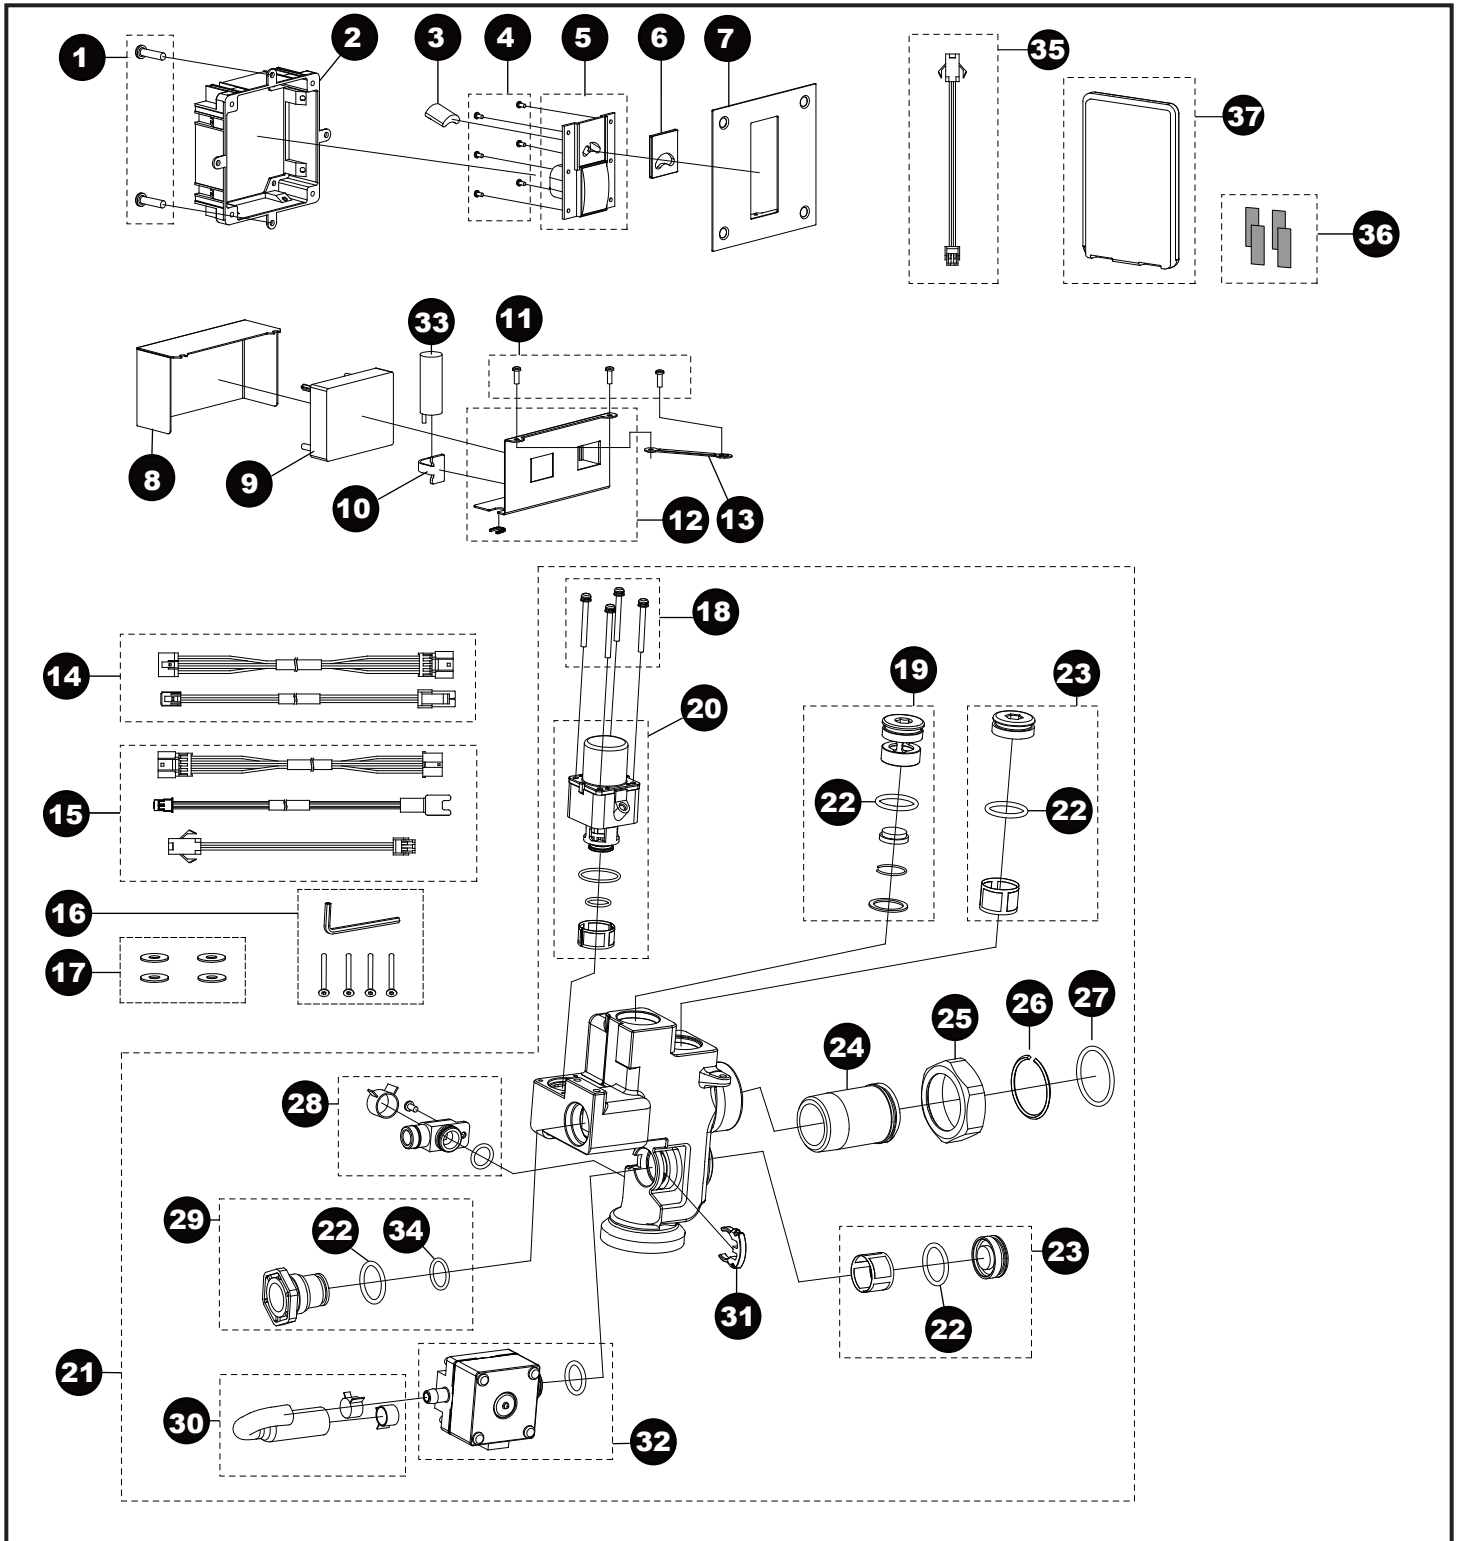

TEU3UAR(X)(iA)(i2)(i4)#SS
 TEU3UA(X)(iA)(i2)(i4)11#SS
 TEU3UA(iA)(i2)(i4)12#SS

**ECOPOWER® Flush Valve,
 Urinal, Concealed Small, 0.125 Gpf**

TEU3UAR(X)(iA)(i2)(i4)#SS
 TEU3UA(X)(iA)(i2)(i4)11#SS
 TEU3UA(iA)(i2)(i4)12#SS

**ECOPOWER® Flush Valve,
 Urinal, Concealed Small, 0.125 Gpf**

Item	Part	Description
1	THP3222	Screw, wooden screw (10/bag)
2	THP3210	Wall frame assy (small cover)
3	THP3187	Sensor unit
4	THP3215	Screw, touch button (6/bag)
5	THP3214	Touch button assy, concealed
6	THP3213	Glass, sensor window, concealed
7	THP3212	Cover plate, small 4x4
8	THP3216	Cover, controller box, concealed
9	THP3200	Controller unit for 0.125gpf
	THP3376	Controller unit for 0.125gpf IoT Flush Valve
10	TH559EDV517	Clamp set (10/bag)
11	THP3204	M4X8 screw, cover, valve (5/bag)
12	THP3217	Housing, controller, concealed
13	THP3218	Mount stay, controller box
14	THP3221	Wire harness, controller (2/bag)
15	THP3209	Extension harness (3 type/bag)
16	THP3233	Screw w/wrench set
17	THP3219	Washer, plastic (4/bag)
18	THP3192	Screw (4/bag)
19	THP3195	Regulator unit
	THP3195X	Regulator unit for Reclaimed Water
20	THP3191R	Solenoid unit & diaphragm assy
21	THP3227	Valve assy, concealed, pint
	THP3227X	Valve assy, concealed, pint for Reclaimed Water
22	THP3013	O-ring, cap (10/bag)
23	THP3007	Primary filter set
	THP3007X	Primary filter set for Reclaimed Water
24	TH305SV114	Tailpiece
25	TH305SV113	Nut, tailpiece
26	TH305SV105	Locking ring set, tailpiece (10/bag)
27	TH305SV106	O-ring, tailpiece (10/bag)
28	THP3011	Hose adapter, ECOPOWER generator, pint
29	THP3220	Plug
30	THP3012	Hose set
31	THP3194	Clip, retainer (1/bag)
32	THP3193	ECOPOWER generator, pint, w/o ring
33	THP3053	Back-up battery
34	THP3242	O-ring (1/bag)
35	THP3362	IoT wire harness, long
36	THP3503	Velcro tape (2 pairs/bag)
37		IoT communication card, please contact TOTO sales representative or technical support for more information