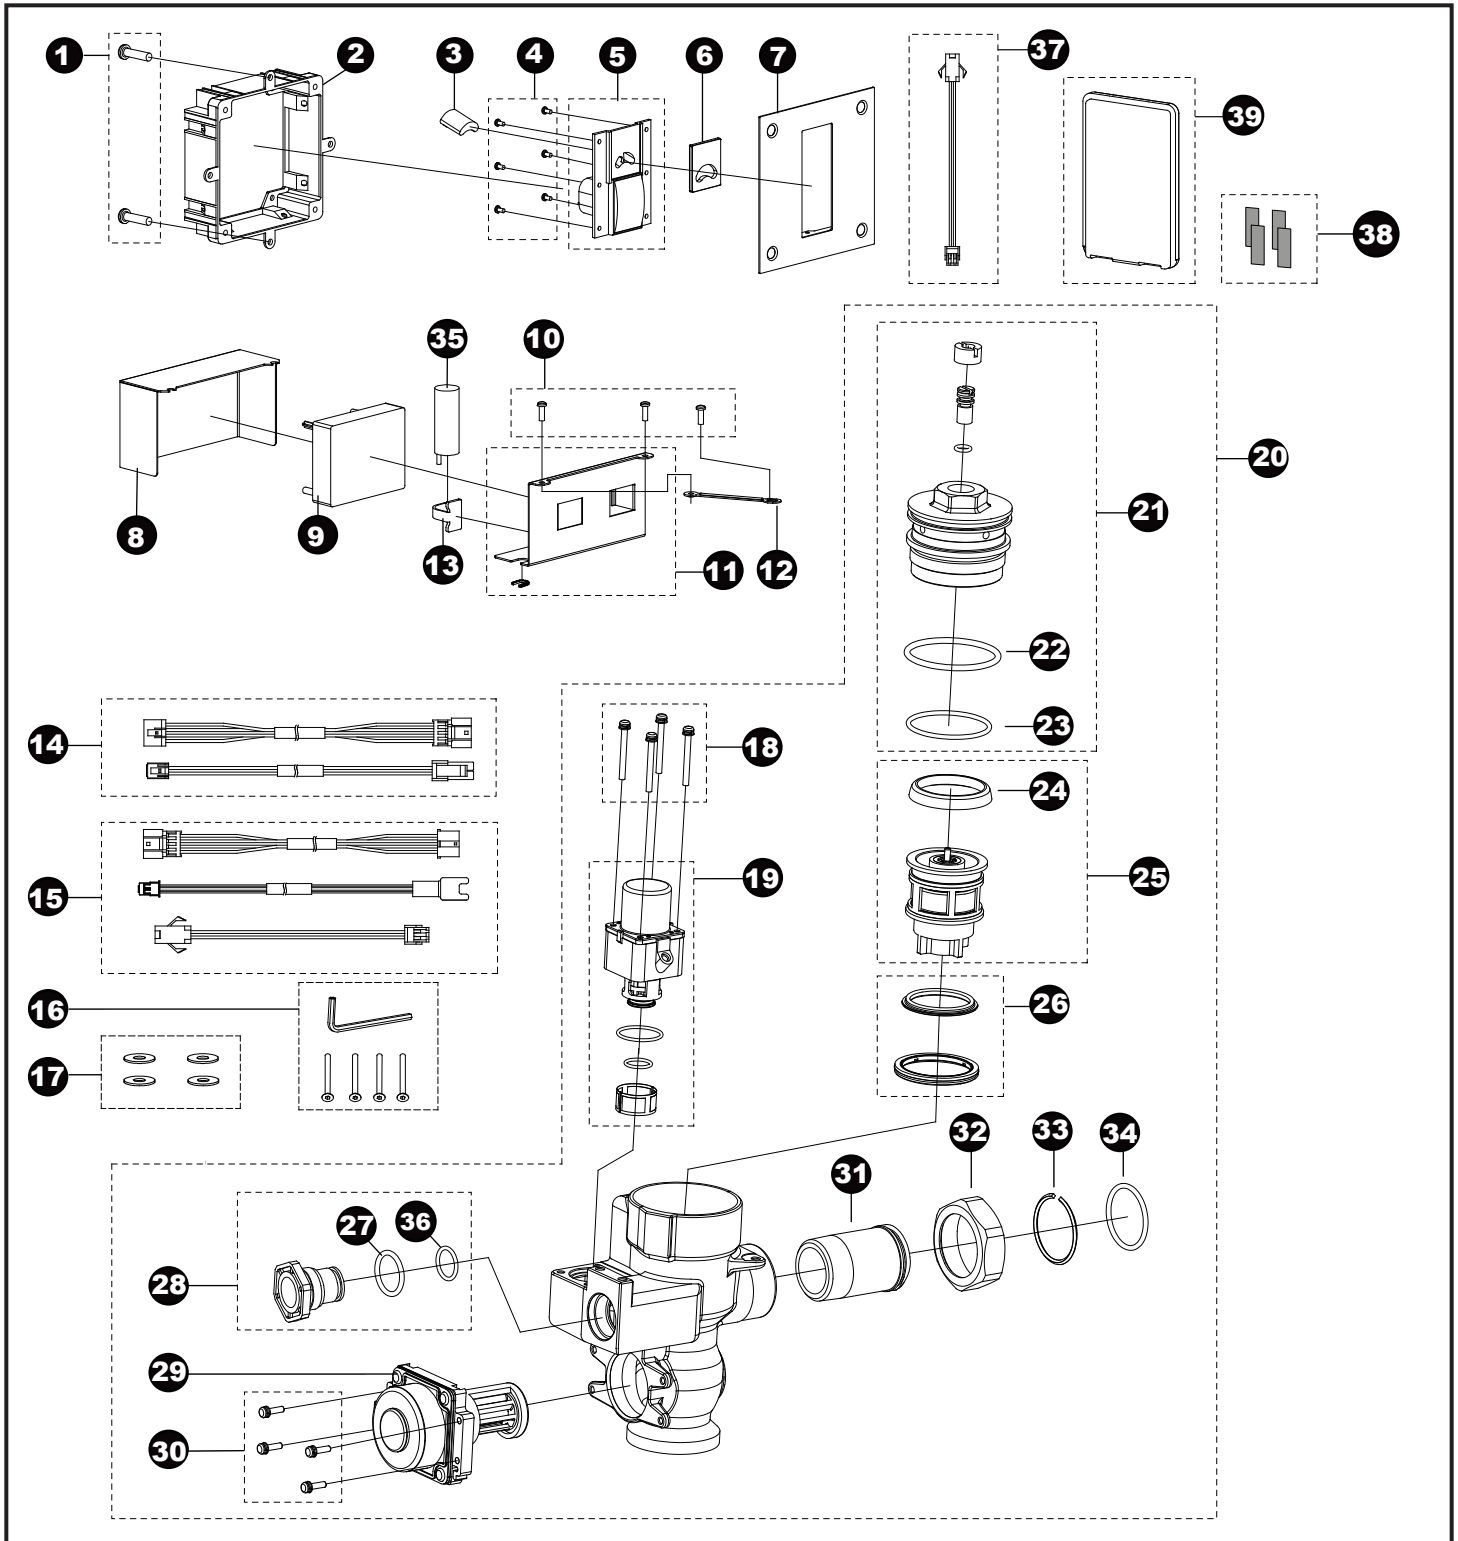

TEU3LAR(X)(iA)(i2)(i4)#SS
 TEU3LA(X)(iA)(i2)(i4)11#SS
 TEU3LA(iA)(i2)(i4)12#SS
 TEU3LA(iA)(i2)(i4)21#SS

**ECOPOWER® Flush Valve,
 Urinal, Concealed Small - 0.5 Gpf**

**ECOPOWER® Flush Valve,
Urinal, Concealed Small - 0.5 Gpf**

TEU3LAR(X)(iA)(i2)(i4)#SS
TEU3LA(X)(iA)(i2)(i4)11#SS
TEU3LA(iA)(i2)(i4)12#SS
TEU3LA(iA)(i2)(i4)21#SS

Item	Part	Description
1	THP3222	Screw, wooden screw (10/bag)
2	THP3210	Wall frame assy, small cover
3	THP3187	Sensor unit
4	THP3215	Screw, touch button (6/bag)
5	THP3214	Touch button assy, concealed
6	THP3213	Glass, sensor window, concealed
7	THP3212	Cover plate, small
8	THP3216	Cover, controller box, concealed
9	THP3198	Controller unit for 0.5gpf
	THP3358	Controller unit for 0.5gpf IoT Flush Valve
10	THP3204	Screw, cover, valve (5/bag)
11	THP3217	Housing, controller, concealed
12	THP3218	Mount stay, controller box
13	TH559EDV517	Clamp set (10/bag)
14	THP3221	Wire harness,controller (2/bag)
15	THP3209	Extension harness (3 type/bag)
16	THP3233	Screw w/wrench set
17	THP3219	Washer, plastic (4/bag)
18	THP3192	Screw (4/bag)
19	THP3190R	Solenoid unit & diaphragm assy
20	THP3228	Valve assy, concealed, urinal
	THP3228X	Valve assy, concealed, urinal for Reclaimed Water
21	THP3188	Valve cap assembly
	THP3188X	Valve cap assembly for Reclaimed Water
22	THP3189	O-ring, valve cap top (10/bag)
23	TH305SV112	O-ring, valve cap botm (10/bag)
24	TH305SV103	U-packing, piston (10/bag)
25	TH323V104R	Piston assembly
26	TH321	Seat packing set
27	THP3013	O-ring, cap (10/bag)
28	THP3220	Plug
29	THP3234	ECOPOWER generator, urinal
30	TH559EDV505	Screw, ECOPOWER generator
31	TH305SV114	Tailpiece
32	TH305SV113	Nut, tailpiece/angle stop
33	TH305SV105	Locking ring set, tailpiece (10/bag)
34	TH305SV106	O-ring, tailpiece/angle stop
35	THP3053	Back-up battery
36	THP3242	O-ring (1/bag)
37	THP3362	IoT wire harness, long
38	THP3503	Velcro tape (2 pairs/bag)
39		IoT communication card, please contact TOTO sales representative or technical support for more information