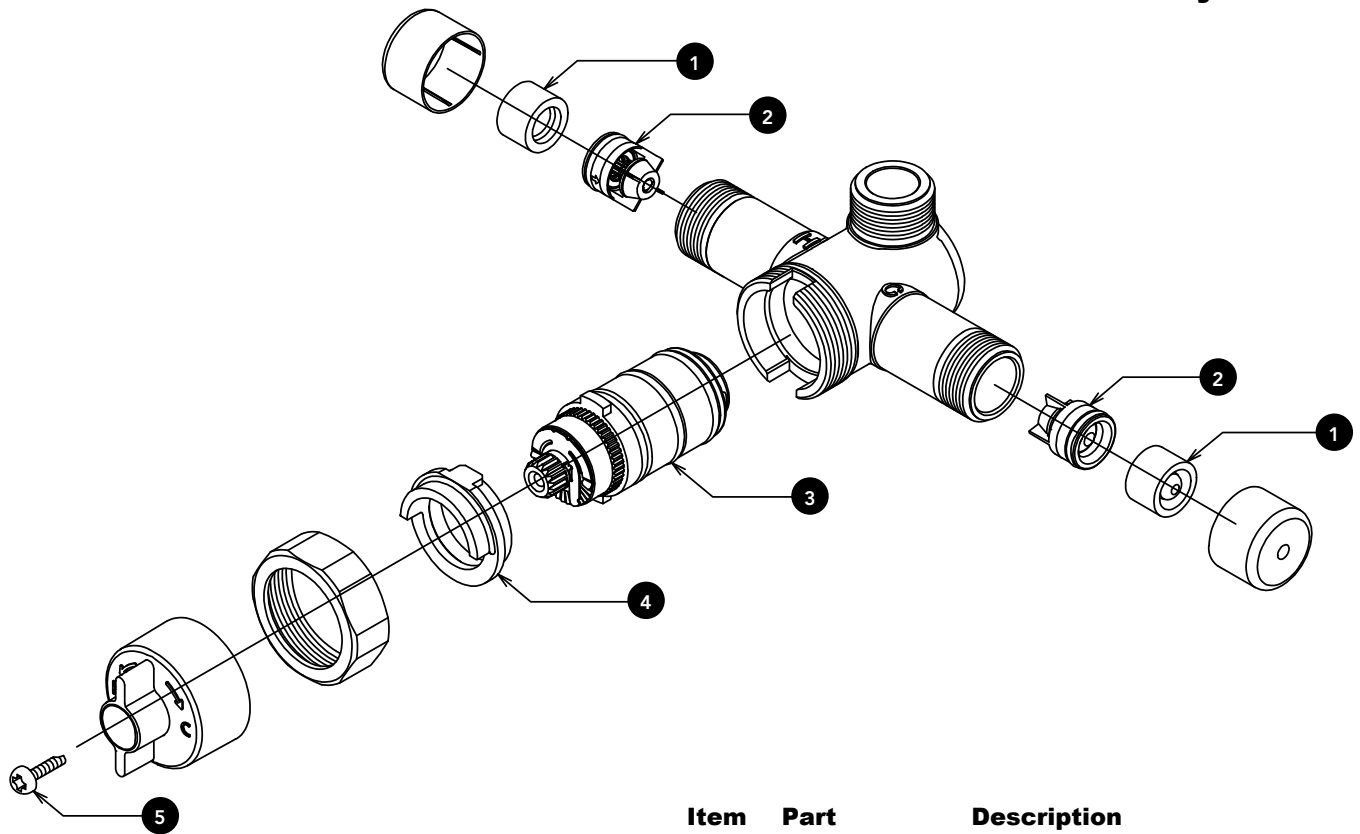

**Thermostatic Mixing Valve
for Lavatory Faucet**

Item	Part	Description
1	THP3122	Strainer
2	THP3123	Check Valve
3	THP3483	SMA Valve
4	THP3482	Temperature Stopper
5	THP3467	Screw (1 pc)