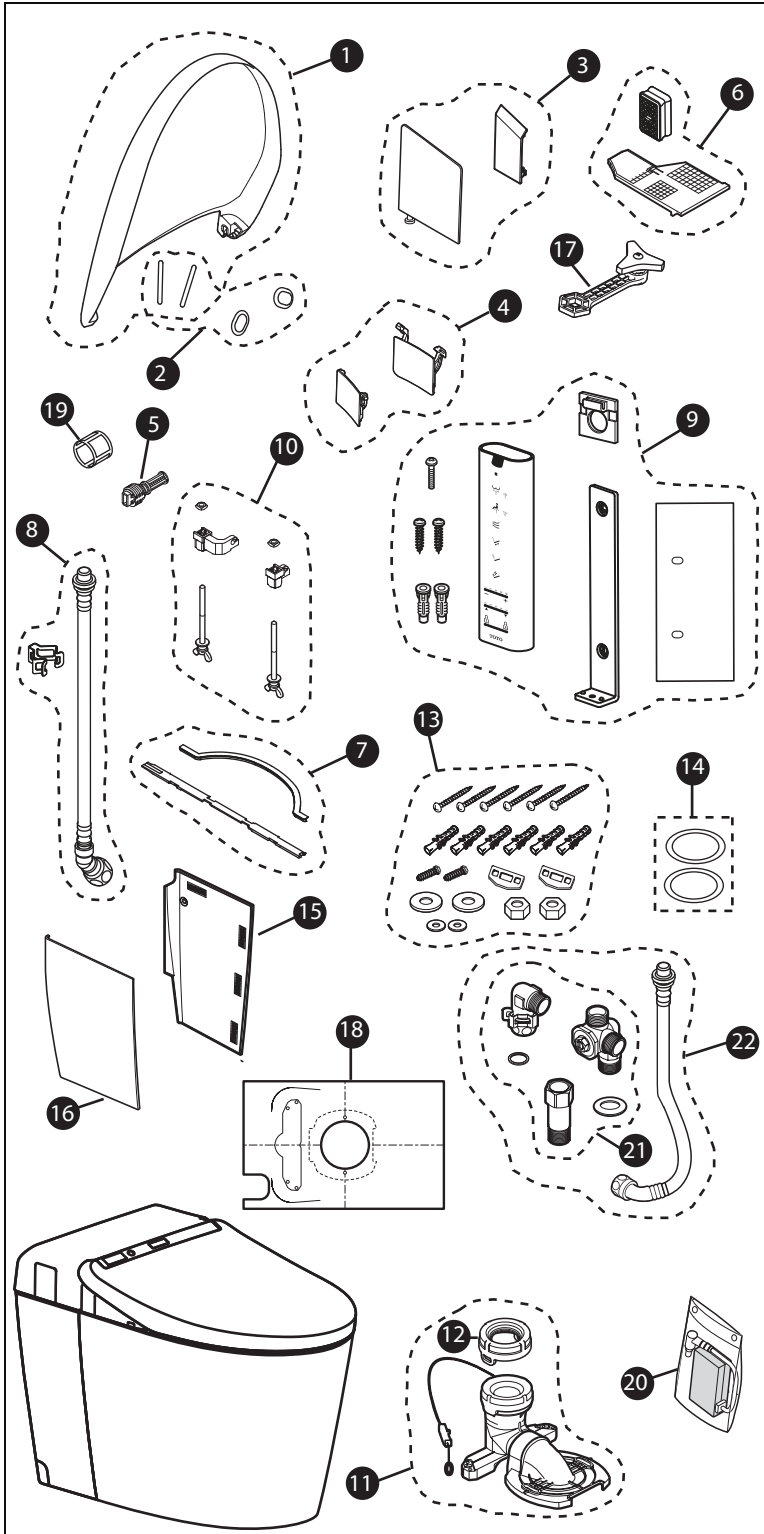

### 1.0Gpf / 0.8Gpf Toilet, Elongated, TORNADO FLUSH®, 12" Modular Rough-In, CEFIONTECT®

Actual Product may vary slightly from illustration

Items	Parts	Description
1	THU6237#01	Lid Assembly (Cotton)
2	THU6240	Lid & Seat Bumpers
3	THU6250#01	Side Covers (Cotton)
4	THU6262#01	Wand and Dryer Doors (Cotton)
5	THU6121	Water Filter Drain Valve
6	THU6282#01	Deodorizer Cartridge & Air Filter (Cotton)
7	THU6283	Case Bottom Gasket & Lever Cover
8	THU6284	Water Supply Hose Assembly
9	THU6210	Remote Control Unit Assembly
10	THU6291	Top to Bowl Mounting Bolt Assembly
11	THU6297	Drain Socket
12	THU9652	Drain Socket Gasket
13	THU6298	Bowl Mounting Hardware
14	THU6299	Plastic Seal
15	THU6302#01	Right Side Panel (Cotton)
16	THU6303#01	Left Side Panel (Cotton)
17	THU6304	Open/Close Tool
18	OGU9221	Installation Template
19	THU6189	Water Strainer
20	THU6206	Battery Box
21	THU6306	Junction Valve Assembly
22	THU6315	Water Supply Hose Assembly (bowl unit)