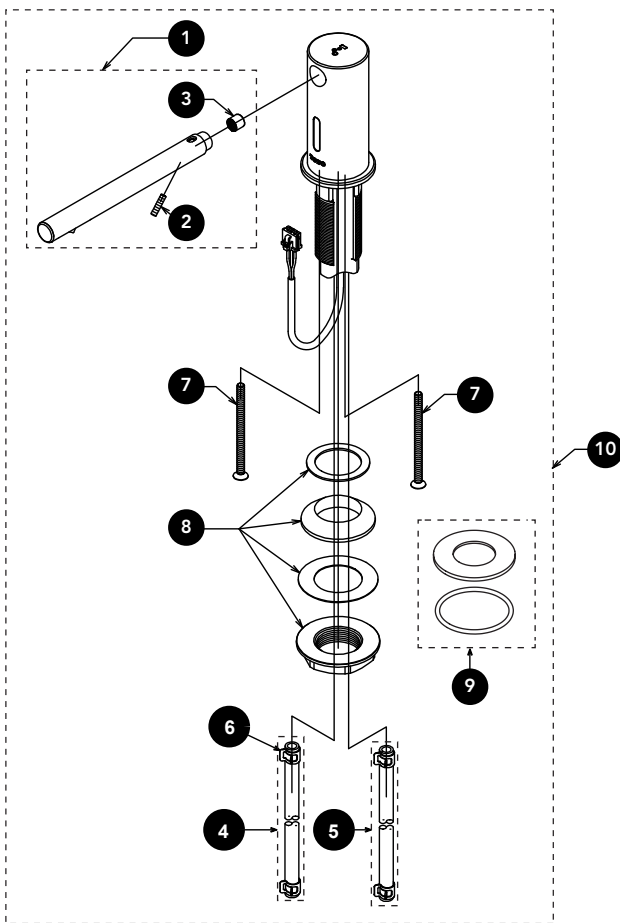

Spout

Item	Part	Description
1	THP3484#CP	Spout Nozzle Piece (Round)
2	THP3495	Set Screw (1 pc)
3	THP3496	Filter
4	THP3342	Blue Air Hose (L=66-15/16", 1700mm)
5	THP3341	Clear Soap Hose (L=78-3/4", 2000mm)
6	THP3439	Hose Clamp
7	THP3487	Screw (1 pc, for TLK07001G#CP spout only)
8	THP3489	Nut w/ Gaskets and Slip Washer
9	THP3140#CP	Escutcheon for 1-1/8"~1-1/2" (28~38mm) hole
10	TLK07001G#CP TLK07003G#CP	Spout Round Spout Round Vessel

TES20(1/2/3)A(B/D)

Touchless Soap Dispenser, Round, 1~3 Spout, Controller and Tank Reservoir

Controller and Tank Reservoir

Item	Part	Description
C1	THP3343	Tank Joint x1 for TES201A* Tank Joint x2 for TES202A* Tank Joint x3 for TES203A*
C2	THP3344	Soap and air pump x1 for TES201A* Soap and air pump x2 for TES201A* Soap and air pump x3 for TES201A*
C3	THP3391	Controller Board
C4	THP3346	Ground wire w/ screws
C5	THP3347	Float switch
C6	THP3348	Sensor sockets
C7	THP3349	Float switch connector
C8	THP3350	Soap tank bracket set
C9	THP3351	Soap tank cap
C10	THP3352	Soap tank
C11	THP3364	Cap
C12	TLK01101UA TLK01102U TLK01103U TLK01101UiA TLK01102UiA TLK01103UiA	Controller for 1 Spout & Reservoir Controller for 2 Spout & Reservoir Controller for 3 Spout & Reservoir IoT Controller for 1 Spout & Reservoir IoT Controller for 2 Spout & Reservoir IoT Controller for 3 Spout & Reservoir
C13	THP3374	Mount Bracket
C14	THP3393	Cover, for IoT Controller Only
C15	THP3392	IoT wire harness
C16		IoT communication card, please contact TOTO sales representative or technical support for more information