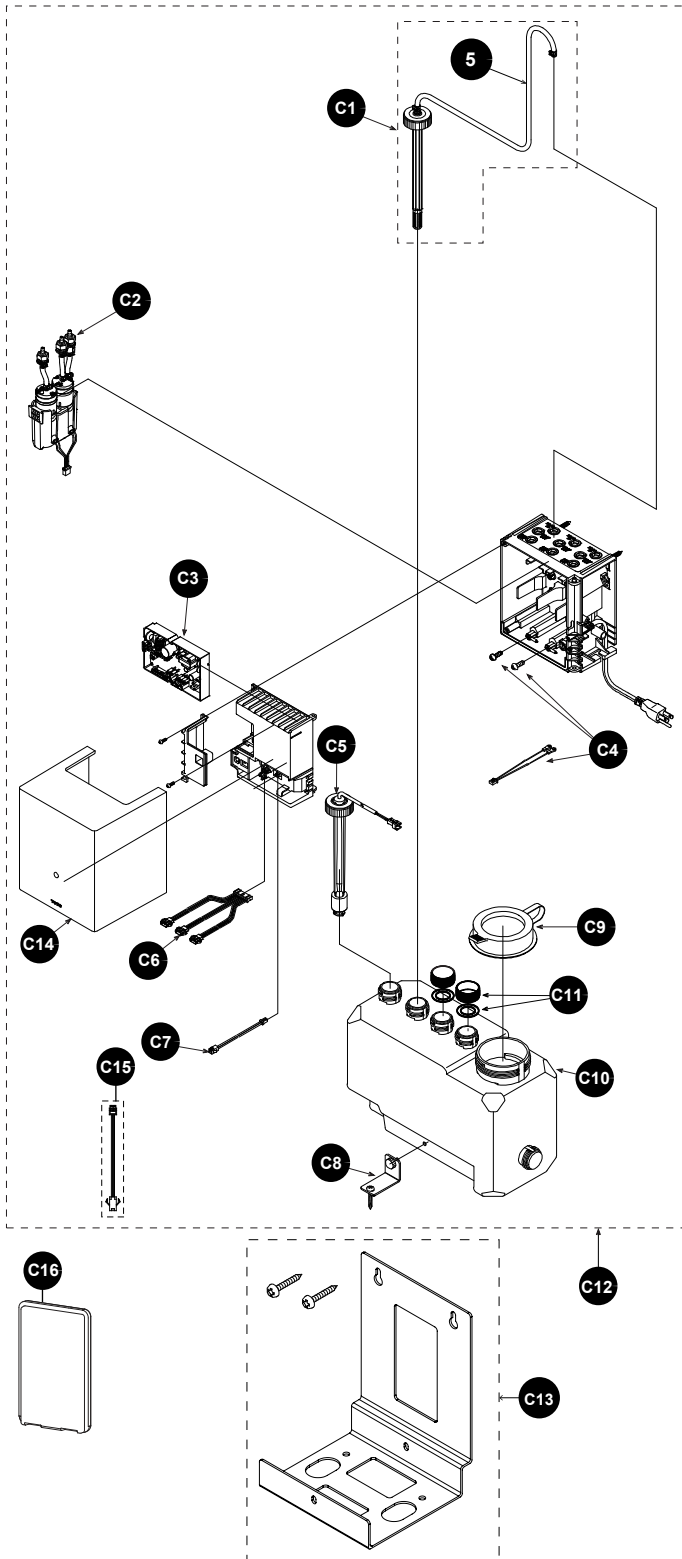

Spout

Item	Part	Description
1	THP3484#CP	Spout Nozzle Piece (Round)
2	THP3495	Set Screw (1 pc)
3	THP3496	Filter
4	THP3342	Blue Air Hose (L=66-15/16", 1700mm)
5	THP3341	Clear Soap Hose (L=78-3/4", 2000mm)
6	THP3439	Hose Clamp
7	THP3487	Screw (1 pc, for TLK07001G#CP spout only)
8	THP3489	Nut w/ Gaskets and Slip Washer
9	THP3140#CP	Escutcheon for 1-1/8"~1-1/2" (28~38mm) hole
10	TLK07001G#CP TLK07003G#CP	Spout Round Spout Round Vessel

TES20(1/2/3)A(B/D)

Touchless Soap Dispenser, Round, 1~3 Spout, Controller and Tank Reservoir

Controller and Tank Reservoir

Item	Part	Description
C1	THP3343	Tank Joint x1 for TES201A* Tank Joint x2 for TES202A* Tank Joint x3 for TES203A*
C2	THP3344	Soap and air pump x1 for TES201A* Soap and air pump x2 for TES201A* Soap and air pump x3 for TES201A*
C3	THP3391	Controller Board
C4	THP3346	Ground wire w/ screws
C5	THP3347	Float switch
C6	THP3348	Sensor sockets
C7	THP3349	Float switch connector
C8	THP3350	Soap tank bracket set
C9	THP3351	Soap tank cap
C10	THP3352	Soap tank
C11	THP3364	Cap
C12	TLK01101UA TLK01102U TLK01103U TLK01101UiA TLK01102UiA TLK01103UiA	Controller for 1 Spout & Reservoir Controller for 2 Spout & Reservoir Controller for 3 Spout & Reservoir IoT Controller for 1 Spout & Reservoir IoT Controller for 2 Spout & Reservoir IoT Controller for 3 Spout & Reservoir
C13	THP3374	Mount Bracket
C14	THP3393	Cover, for IoT Controller Only
C15	THP3392	IoT wire harness
C16		IoT communication card, please contact TOTO sales representative or technical support for more information