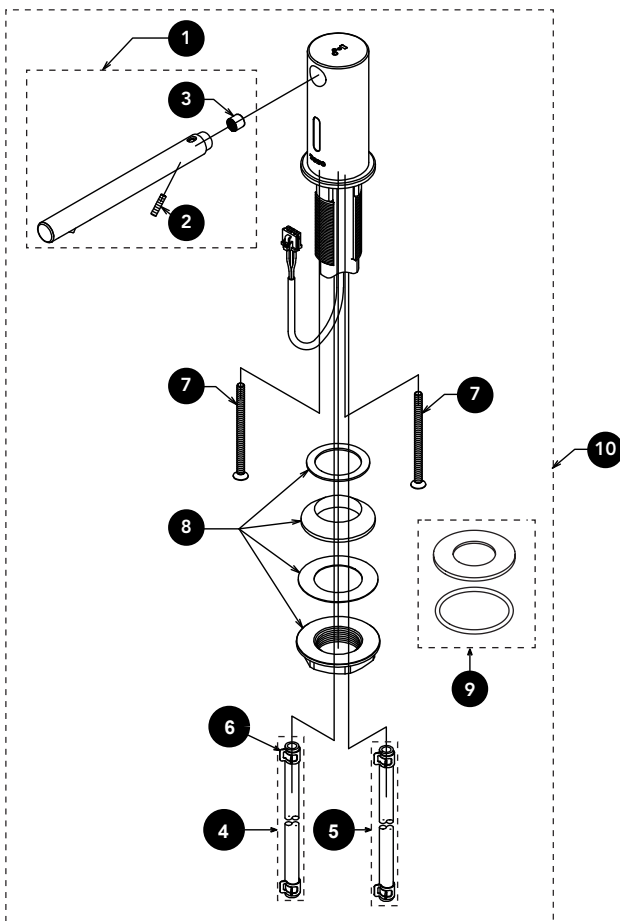

Spout

Item	Part	Description
1	THP3484#CP	Spout Nozzle Piece (Round)
2	THP3495	Set Screw (1 pc)
3	THP3496	Filter
4	THP3342	Blue Air Hose (L=66-15/16", 1700mm)
5	THP3341	Clear Soap Hose (L=78-3/4", 2000mm)
6	THP3439	Hose Clamp
7	THP3487	Screw (1 pc, for TLK07001G#CP spout only)
8	THP3489	Nut w/ Gaskets and Slip Washer
9	THP3140#CP	Escutcheon for 1-1/8"~1-1/2" (28~38mm) hole
10	TLK07001G#CP TLK07003G#CP	Spout Round Spout Round Vessel

TES20(4/5)A(B/D)

Touchless Soap Dispenser, Round, 2~3 Spout, Controller and Tank Reservoir with Sub Tank

Controller and Tank Reservoir

Item	Part	Description
C1	THP3343	Tank Joint x2 for TES204A* Tank Joint x3 for TES205A*
C2	THP3344	Soap and air pump x2 for TES204A* Soap and air pump x3 for TES205A*
C3	THP3391	Controller Board
C4	THP3346	Ground wire w/ screws
C5	THP3347	Float switch
C6	THP3348	Sensor sockets
C7	THP3349	Float switch connector
C8	THP3350	Soap tank bracket set
C9	THP3353	Air deflation hose set
C10	THP3354	Soap tank
C11	THP3355	Coupling cap
C12	THP3364	Cap
C13	TLK01106UA TLK01107UA TLK01106UiA TLK01107UiA	Controller for 2 Spout & Reservoir Controller for 3 Spout & Reservoir IoT Controller for 2 Spout & Reservoir IoT Controller for 3 Spout & Reservoir
C14	THP3369	Y-Shaped Nipple
C15	THP3370	Hose Clamp
C16	THP3371	Connecting Tube, 16.4' (5m)
C17	THP3372	Cap, Sub Tank
C18	THP3373	Strainer, Sub Tank
C19	TLK01401U	Sub Tank
C20	THP3374	Mount Bracket
C21	THP3393	Cover, for IoT Controller Only
C22	THP3392	IoT wire harness
C23		IoT communication card, please contact TOTO sales representative or technical support for more information