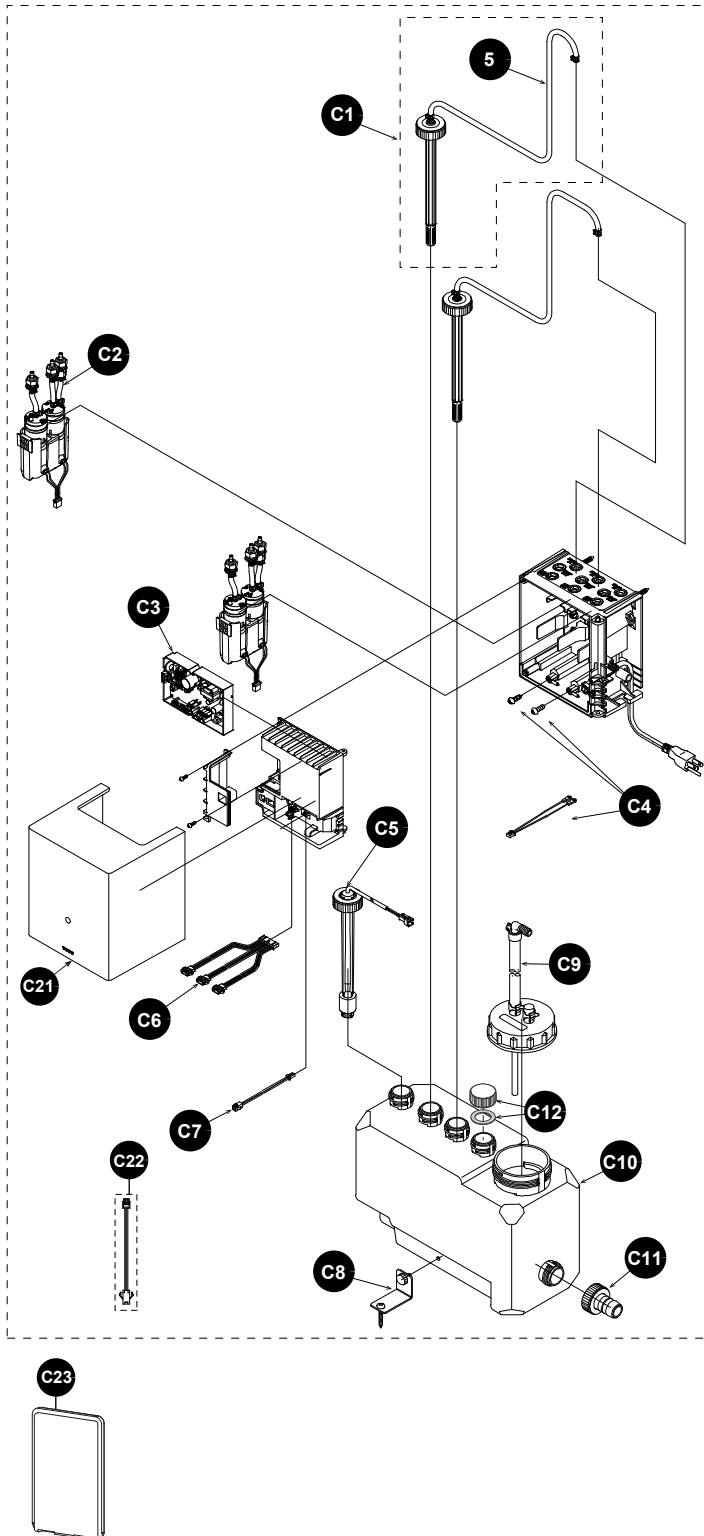

Spout

Item	Part	Description
1	THP3484#CP	Spout Nozzle Piece (Round)
2	THP3495	Set Screw (1 pc)
3	THP3496	Filter
4	THP3342	Blue Air Hose (L=66-15/16", 1700mm)
5	THP3341	Clear Soap Hose (L=78-3/4", 2000mm)
6	THP3439	Hose Clamp
7	THP3487	Screw (1 pc, for TLK07001G#CP spout only)
8	THP3489	Nut w/ Gaskets and Slip Washer
9	THP3140#CP	Escutcheon for 1-1/8"~1-1/2" (28~38mm) hole
10	TLK07001G#CP TLK07003G#CP	Spout Round Spout Round Vessel

TES20(4/5)A(B/D)

Touchless Soap Dispenser, Round, 2~3 Spout, Controller and Tank Reservoir with Sub Tank

Controller and Tank Reservoir

Item	Part	Description
C1	THP3343	Tank Joint x2 for TES204A* Tank Joint x3 for TES205A*
C2	THP3344	Soap and air pump x2 for TES204A* Soap and air pump x3 for TES205A*
C3	THP3391	Controller Board
C4	THP3346	Ground wire w/ screws
C5	THP3347	Float switch
C6	THP3348	Sensor sockets
C7	THP3349	Float switch connector
C8	THP3350	Soap tank bracket set
C9	THP3353	Air deflation hose set
C10	THP3354	Soap tank
C11	THP3355	Coupling cap
C12	THP3364	Cap
C13	TLK01106UA TLK01107UA TLK01106UiA TLK01107UiA	Controller for 2 Spout & Reservoir Controller for 3 Spout & Reservoir IoT Controller for 2 Spout & Reservoir IoT Controller for 3 Spout & Reservoir
C14	THP3369	Y-Shaped Nipple
C15	THP3370	Hose Clamp
C16	THP3371	Connecting Tube, 16.4' (5m)
C17	THP3372	Cap, Sub Tank
C18	THP3373	Strainer, Sub Tank
C19	TLK01401U	Sub Tank
C20	THP3374	Mount Bracket
C21	THP3393	Cover, for IoT Controller Only
C22	THP3392	IoT wire harness
C23		IoT communication card, please contact TOTO sales representative or technical support for more information