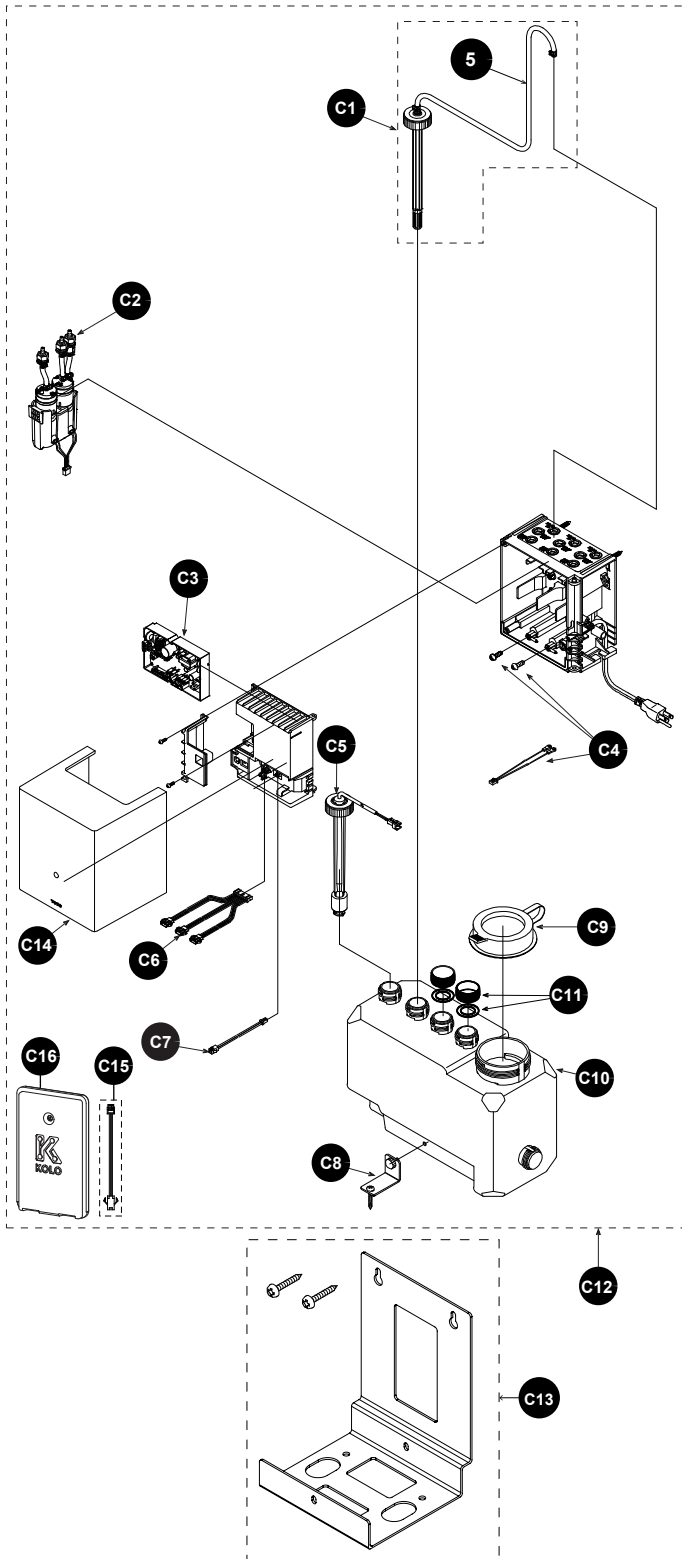

Spout

Item	Part	Description
1	THP3491#CP	Spout Nozzle Piece (Square)
2	THP3497	Screw (1 pc)
3	THP3496	Filter
4	THP3342	Blue Air Hose (L=66-15/16", 1700mm)
5	THP3341	Clear Soap Hose (L=78-3/4", 2000mm)
6	THP3439	Hose Clamp
7	THP3487	Screw (1 pc, for TLK08001G#CP spout only)
8	THP3489	Nut w/ Gaskets and Slip Washer
9	TLK08001G#CP	Spout Square
	TLK08002G#CP	Spout Square Semi-Vessel
	TLK08003G#CP	Spout Square Vessel

TES20(1/2/3)A(E/F/G)

Touchless Soap Dispenser, Square, 1~3 Spout, Controller and Tank Reservoir

Controller and Tank Reservoir

Item	Part	Description
C1	THP3343	Tank Joint x1 for TES201A* Tank Joint x2 for TES202A* Tank Joint x3 for TES203A*
C2	THP3344	Soap and air pump x1 for TES201A* Soap and air pump x2 for TES201A* Soap and air pump x3 for TES201A*
C3	THP3391	Controller Board
C4	THP3346	Ground wire w/ screws
C5	THP3347	Float switch
C6	THP3348	Sensor sockets
C7	THP3349	Float switch connector
C8	THP3350	Soap tank bracket set
C9	THP3351	Soap tank cap
C10	THP3352	Soap tank
C11	THP3364	Cap
C12	TLK01101UA TLK01102U TLK01103U TLK01101Ui2 TLK01102Ui2 TLK01103Ui2	Controller for 1 Spout & Reservoir Controller for 2 Spout & Reservoir Controller for 3 Spout & Reservoir IoT Controller for 1 Spout & Reservoir IoT Controller for 2 Spout & Reservoir IoT Controller for 3 Spout & Reservoir
C13	THP3374	Mount Bracket
C14	THP3393	Cover, for IoT Controller Only
C15	THP3392	IoT wire harness
C16		IoT communication card, please contact TOTO sales representative or technical support for more information