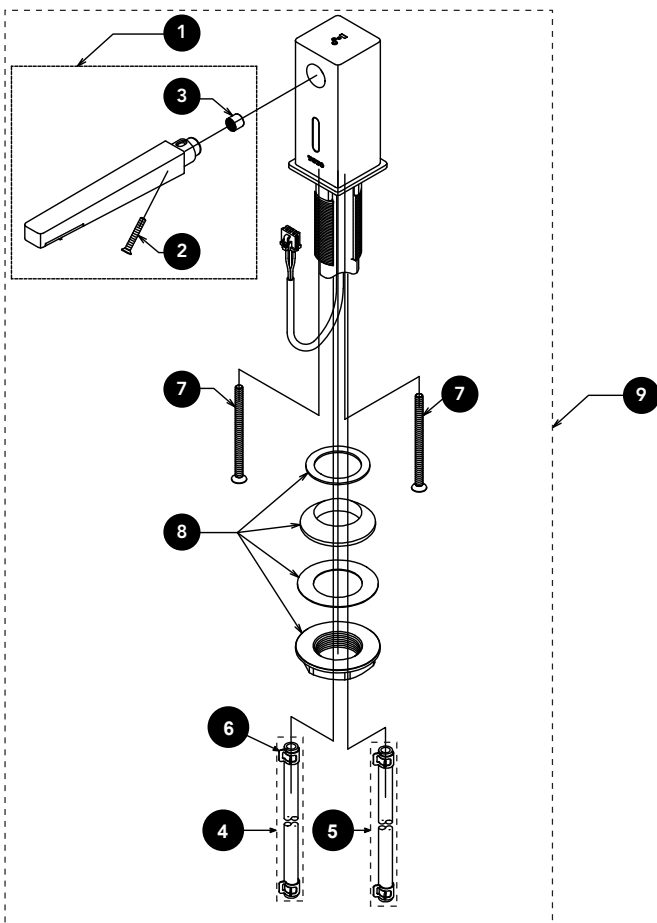

Spout

Item	Part	Description
1	THP3491#CP	Spout Nozzle Piece (Square)
2	THP3497	Screw (1 pc)
3	THP3496	Filter
4	THP3342	Blue Air Hose (L=66-15/16", 1700mm)
5	THP3341	Clear Soap Hose (L=78-3/4", 2000mm)
6	THP3439	Hose Clamp
7	THP3487	Screw (1 pc, for TLK08001G#CP spout only)
8	THP3489	Nut w/ Gaskets and Slip Washer
9	TLK08001G#CP	Spout Square
	TLK08002G#CP	Spout Square Semi-Vessel
	TLK08003G#CP	Spout Square Vessel

TES20(1/2/3)A(E/F/G)

Touchless Soap Dispenser, Square, 1~3 Spout, Controller and Tank Reservoir

Controller and Tank Reservoir

Item	Part	Description
C1	THP3343	Tank Joint x1 for TES201A* Tank Joint x2 for TES202A* Tank Joint x3 for TES203A*
C2	THP3344	Soap and air pump x1 for TES201A* Soap and air pump x2 for TES201A* Soap and air pump x3 for TES201A*
C3	THP3391	Controller Board
C4	THP3346	Ground wire w/ screws
C5	THP3347	Float switch
C6	THP3348	Sensor sockets
C7	THP3349	Float switch connector
C8	THP3350	Soap tank bracket set
C9	THP3351	Soap tank cap
C10	THP3352	Soap tank
C11	THP3364	Cap
C12	TLK01101UA TLK01102U TLK01103U TLK01101Ui2 TLK01102Ui2 TLK01103Ui2	Controller for 1 Spout & Reservoir Controller for 2 Spout & Reservoir Controller for 3 Spout & Reservoir IoT Controller for 1 Spout & Reservoir IoT Controller for 2 Spout & Reservoir IoT Controller for 3 Spout & Reservoir
C13	THP3374	Mount Bracket
C14	THP3393	Cover, for IoT Controller Only
C15	THP3392	IoT wire harness
C16		IoT communication card, please contact TOTO sales representative or technical support for more information