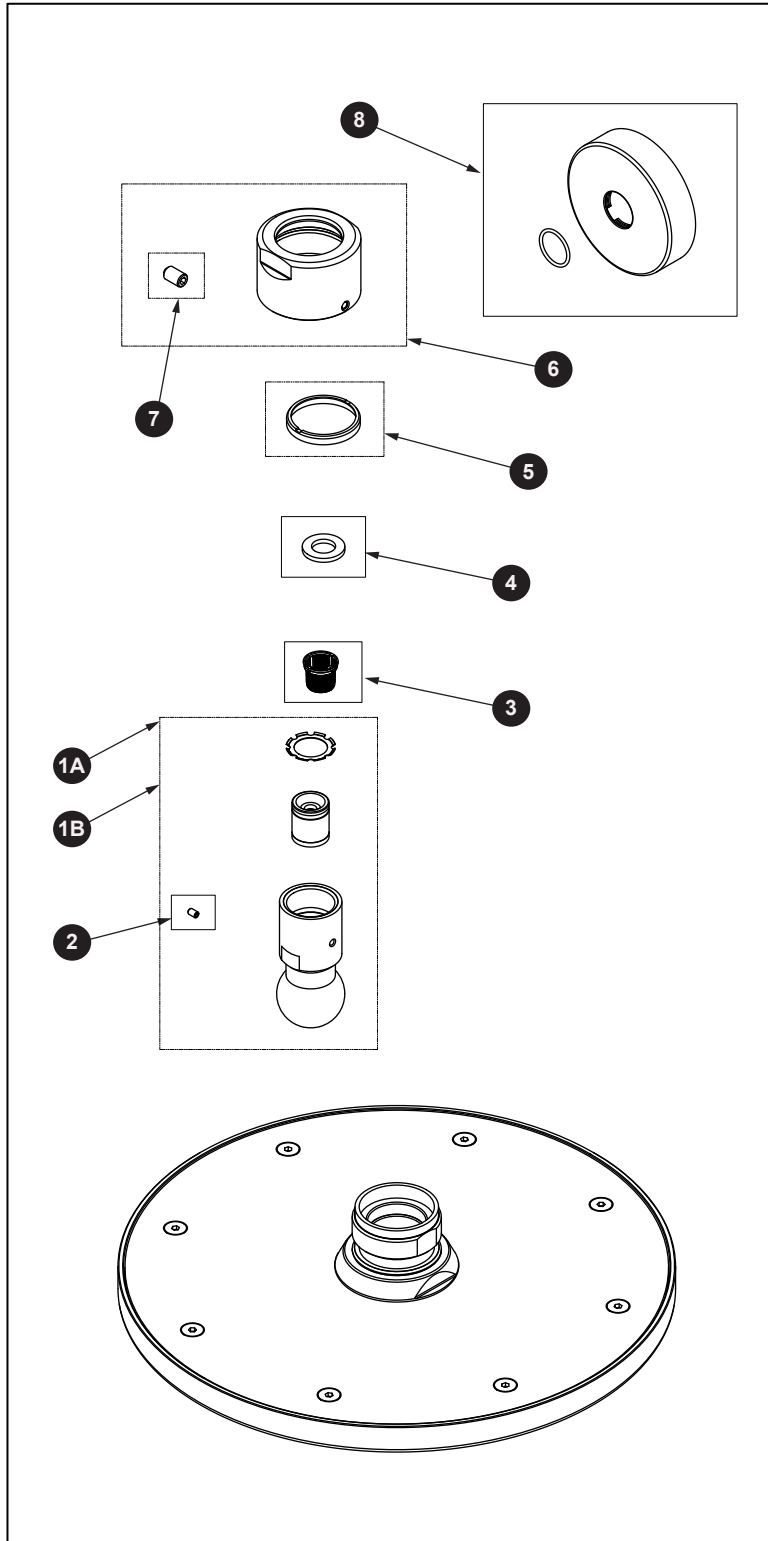

TBW07002U1
 TBW07002U4
 TBW07003U1
 TBW07003U4

Rain Shower (Round)

Item	Part	Description
1A	THP5630#\$\$	Ball Joint with 2.5gpm Flow Regulator
1B	THP5632#\$\$	Ball Joint with 1.75gpm Flow Regulator
2	THP5290	Set Screw
3	THP5291	Filter Screen
4	THP5292	Gasket
5	THP5335	Snap Ring
6	THP5629#\$\$	Nut
7	THP5290	Set Screw
8	THP5631#\$\$	Escutcheon

* Please specify finish when ordering

LEGEND
\$ \$ = Denotes Finish
#CP = Polished Chrome
#BN = Brushed Nickel
#PN = Polished Nickel
#PBR = Polished Bronze
#PFG = Polished French Gold