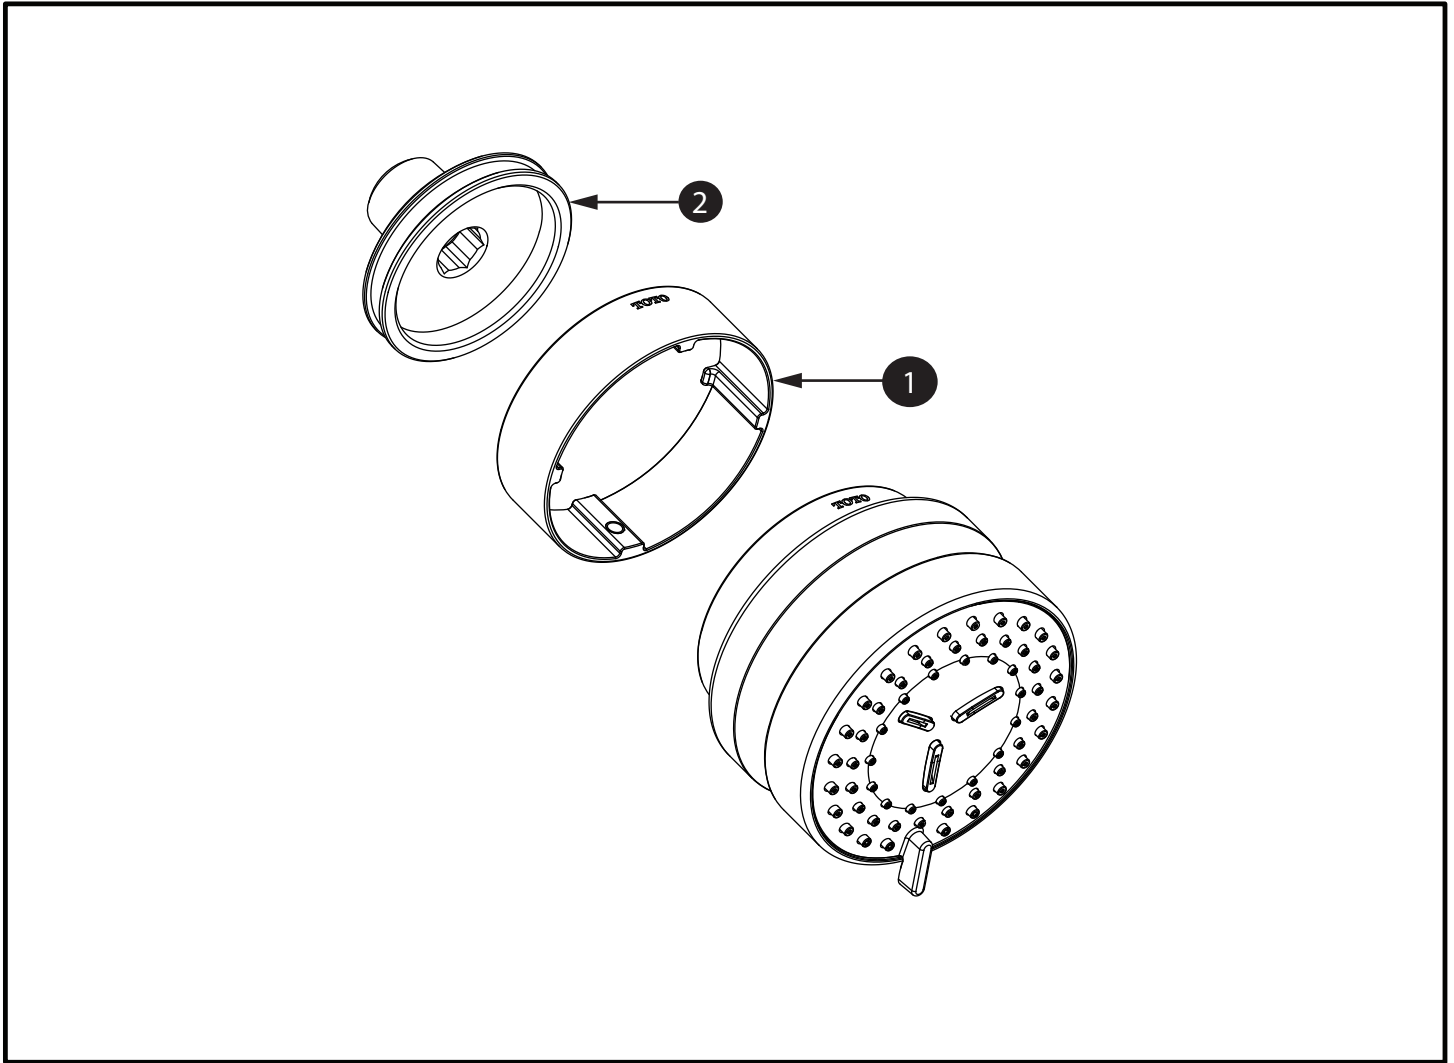

**Body Spray (Round)**

Item	Part	Description
1	THP5644#CP	Escutcheon
2	THP5645	Water Pipe Supply Joint

LEGEND
\$\$ = Denotes Finish
#CP = Polished Chrome

\* Please specify finish when ordering