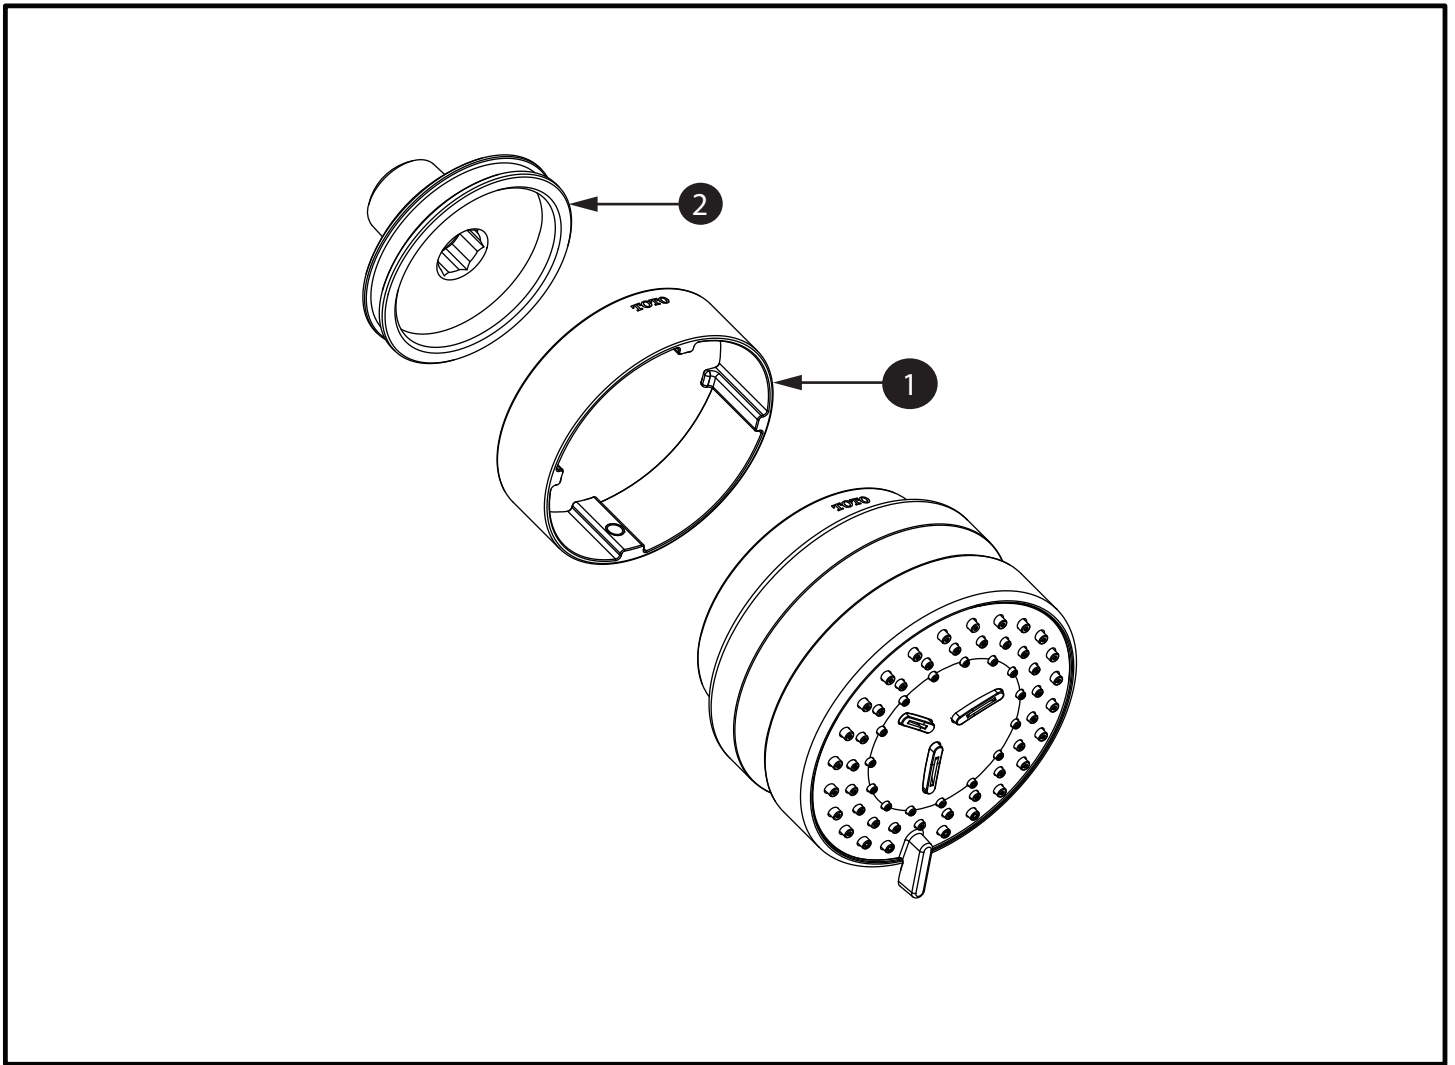

Body Spray (Round)

Item	Part	Description
1	THP5644#CP	Escutcheon
2	THP5645	Water Pipe Supply Joint

LEGEND
\$\$ = Denotes Finish
#CP = Polished Chrome

* Please specify finish when ordering