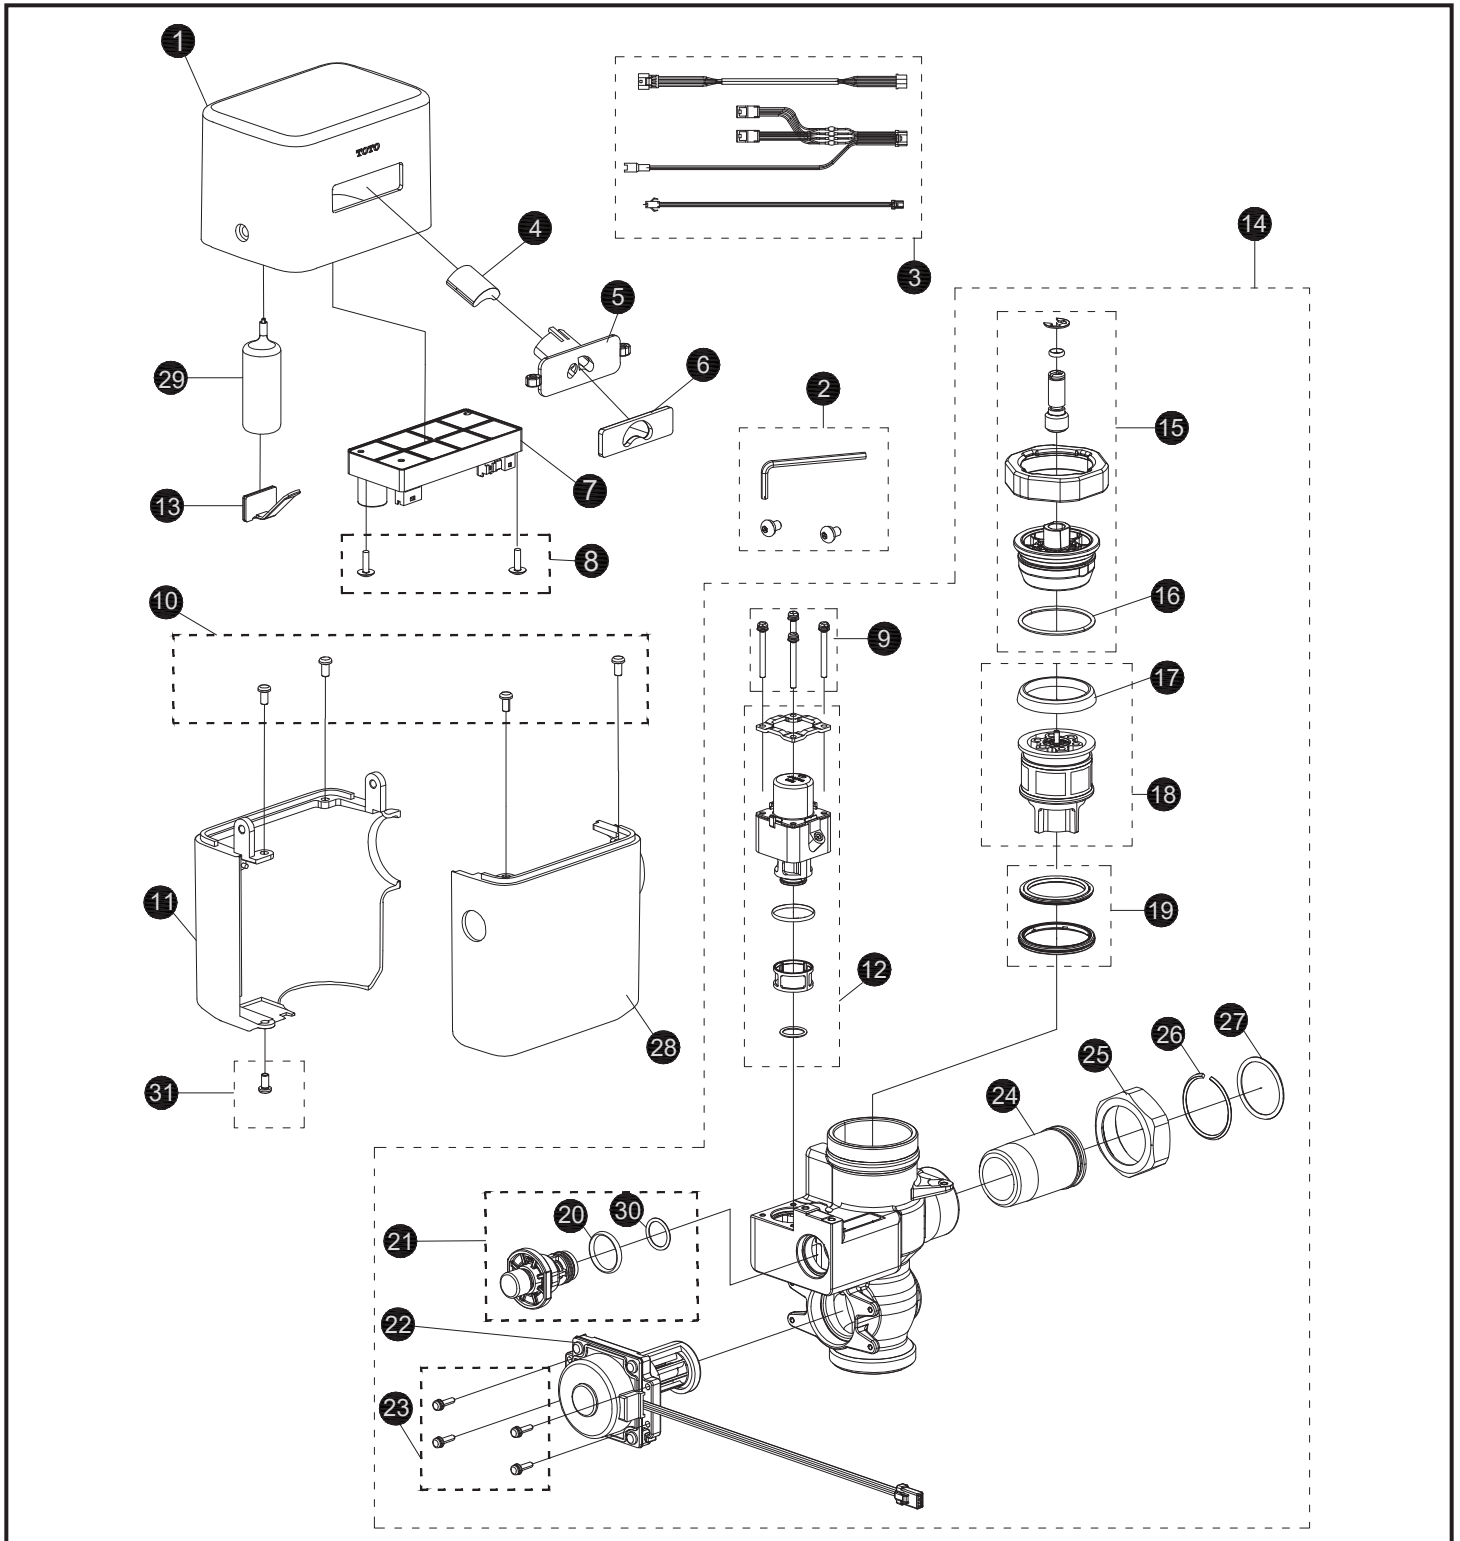

**ECOPOWER® Flush Valve,
Toilet, Exposed, 1.6 Gpf**

**ECOPOWER® Flush Valve,
Toilet, Exposed, 1.6 Gpf**

Item	Part	Description
1	THP3520#CP	Cover, top
2	THP3521	Screw w/wrench set, exposed
3	THP3522	Extension harness (3 type/bag)
4	THP3523	Sensor unit
5	THP3205	Bracket, sensor w/screw (15D)
6	THP3207	Glass, sensor window, exposed
7	THP3526	Controller unit for 1.6gpf
8	THP3208	Screw, controller mount (2/bag)
9	THP3192	Screw (4/bag)
10	THP3527	Screw, cover, valve (4/bag)
11	THP3528#CP	Cover, lower, B
12	THP3190R	Solenoid unit & diaphragm assy
13	TH559EDV517	Clamp set (10/bag)
14	THP3531	Valve assembly, exposed, toilet 1.6gpf
15	THP3532	Valve cap assembly
16	THP3533	O-ring, valve cap top
17	TH305SV103	U-packing, piston (10/bag)
18	TH323V104R	Piston assembly
19	THP3534	Seat packing set
20	THP3013	O-ring, screen nut (10/bag)
21	TH559EDV506	Push button assembly
22	TH559EDV503	ECOPOWER generator, toilet
23	TH559EDV505	Screw, ECOPOWER generator
24	TH305SV114	Tailpiece
25	TH305SV113	Nut, tailpiece/angle stop
26	TH305SV105	Locking ring set, tailpiece (10/bag)
27	TH305SV106	O-ring, tailpiece (10/bag)
28	THP3535#CP	Cover, lower, A
29	THP3053	Back-up battery
30	THP3242	O-ring (1/bag)
31	THP3536	Screw, cover, valve(1/bag)

Vacuum Breaker Sets

VB0932B#CP Top Spud, 1-1/2" Outlet, Exposed

Note: for additional information, refer to the individual vacuum breaker parts sheets.