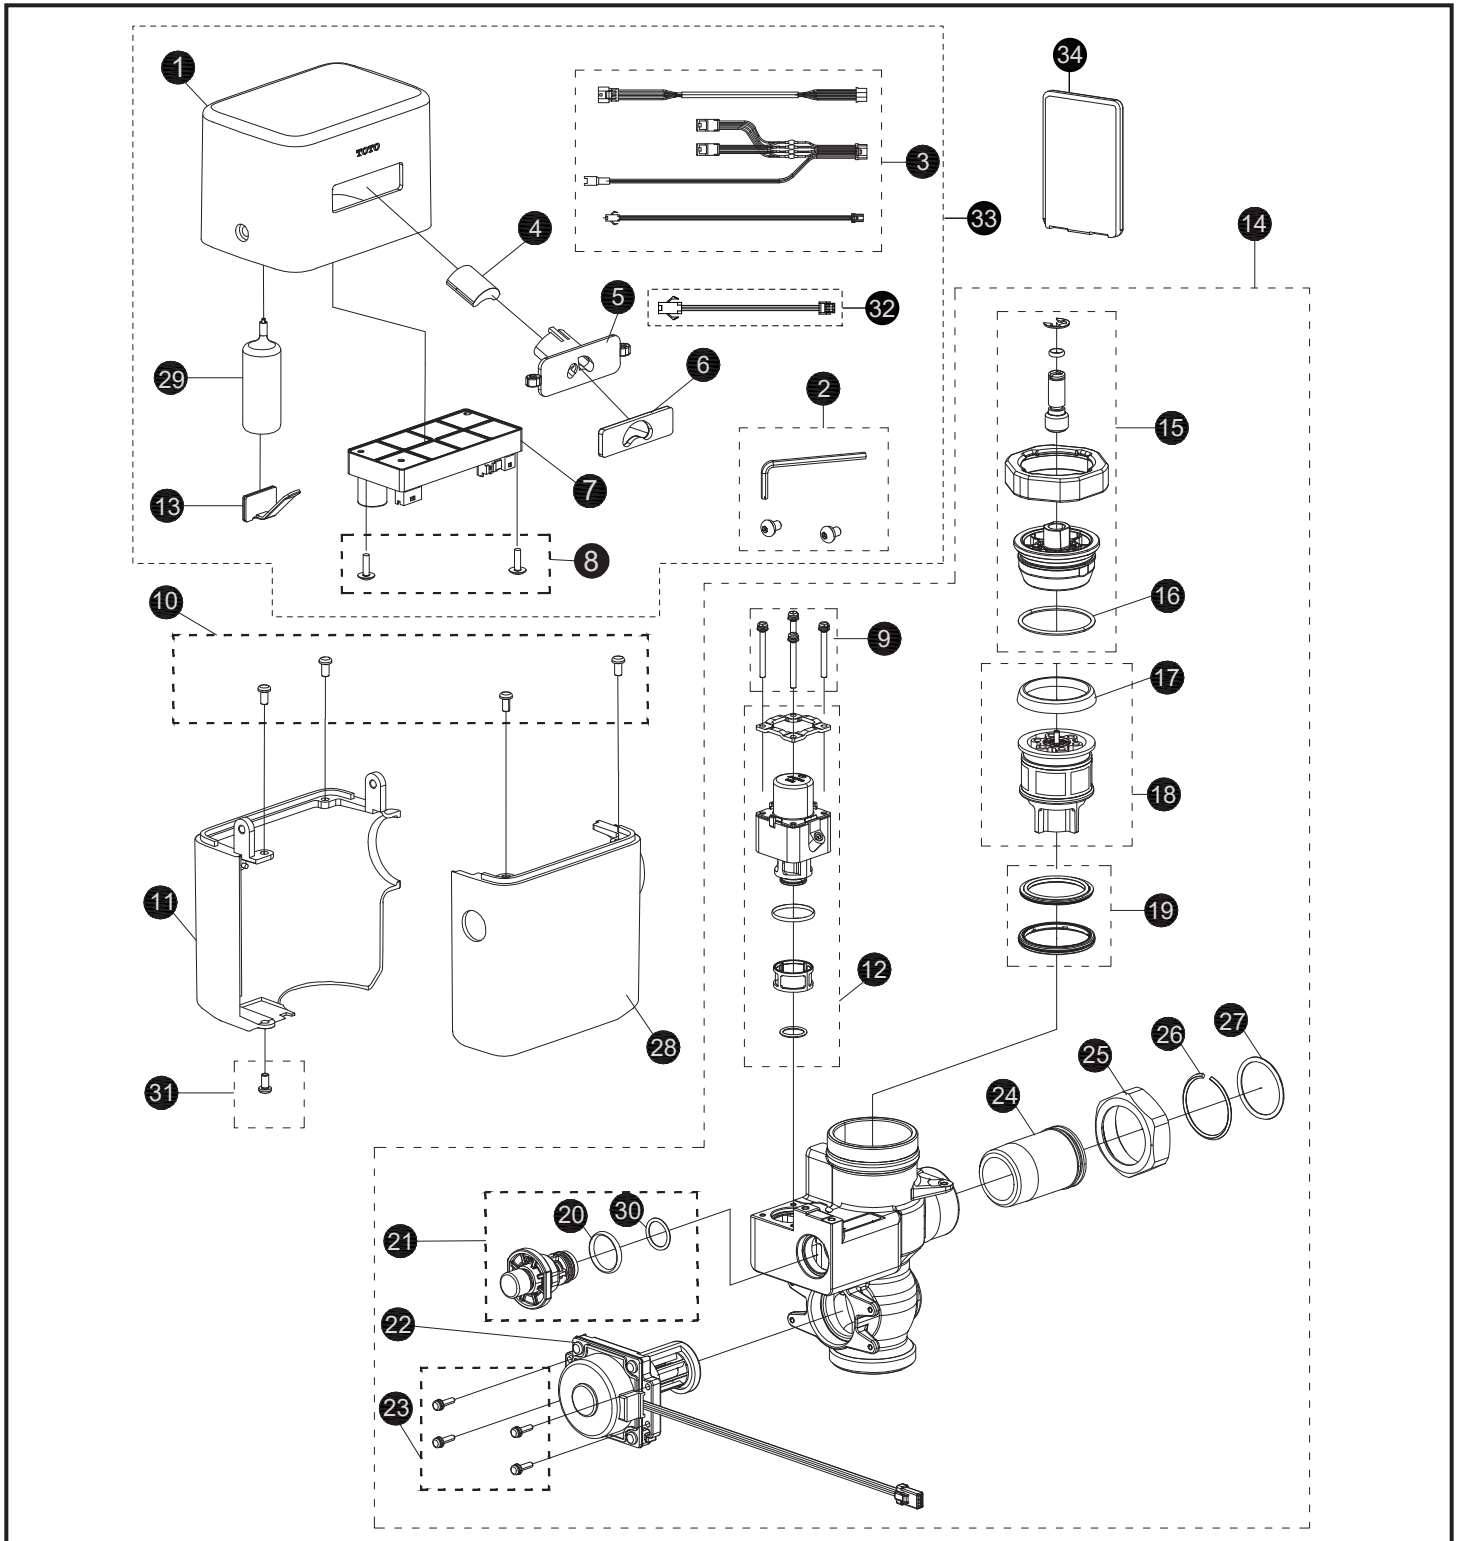

TET1LB(X)(iA)(i2)(i4)#CP  
TET1LB(X)(iA)(i2)(i4)32#CP

**ECOPOWER® Flush Valve,  
Toilet, Exposed, 1.28 Gpf**

**ECOPOWER® Flush Valve,  
Toilet, Exposed, 1.28 Gpf**

<b>Item</b>	<b>Part</b>	<b>Description</b>
1	THP3520#CP	Cover, top
	THP3557#CP	Cover, top for IoT Flush Valve
2	THP3521	Screw w/wrench set, exposed
3	THP3522	Extension harness (3 type/bag)
4	THP3523	Sensor unit
5	THP3205	Bracket, sensor w/screw (15D)
6	THP3207	Glass, sensor window, exposed
7	THP3525	Controller unit for 1.28gpf
	THP3553	Controller unit for 1.28gpf IoT Flush Valve
8	THP3208	Screw, controller mount (2/bag)
9	THP3192	Screw (4/bag)
10	THP3527	Screw, cover, valve (4/bag)
11	THP3528#CP	Cover, lower, B
12	THP3190R	Solenoid unit & diaphragm assy
13	TH559EDV517	Clamp set (10/bag)
14	THP3530	Valve assembly, exposed, toilet 1.28gpf
	THP3530X	Valve assembly, exposed, toilet 1.28gpf for Reclaimed Water
15	THP3532	Valve cap assembly
16	THP3533	O-ring, valve cap top
17	TH305SV103	U-packing, piston (10/bag)
18	TH323V104R	Piston assembly
19	THP3534	Seat packing set
20	THP3013	O-ring, screen nut (10/bag)
21	TH559EDV506	Push button assembly
22	TH559EDV503	ECOPOWER generator, toilet
23	TH559EDV505	Screw, ECOPOWER generator
24	TH305SV114	Tailpiece
25	TH305SV113	Nut, tailpiece/angle stop
26	TH305SV105	Locking ring set, tailpiece (10/bag)
27	TH305SV106	O-ring, tailpiece (10/bag)
28	THP3535#CP	Cover, lower, A
29	THP3053	Back-up battery
30	THP3242	O-ring (1/bag)
31	THP3536	Screw, cover, valve(1/bag)
32	THP3515	IoT wire harness
33	THP3548#CP	IoT top unit, 1.28gpf
34		IoT communication card, please contact TOTO sales representative or technical support for more information.

**Vacuum Breaker Sets**

VB0932B#CP Top Spud, 1-1/2" Outlet, Exposed

VB0932XB#CP Top Spud, 1-1/2" Outlet, Exposed for Reclaimed Water

Note: For additional information, refer to the individual vacuum breaker parts sheets.