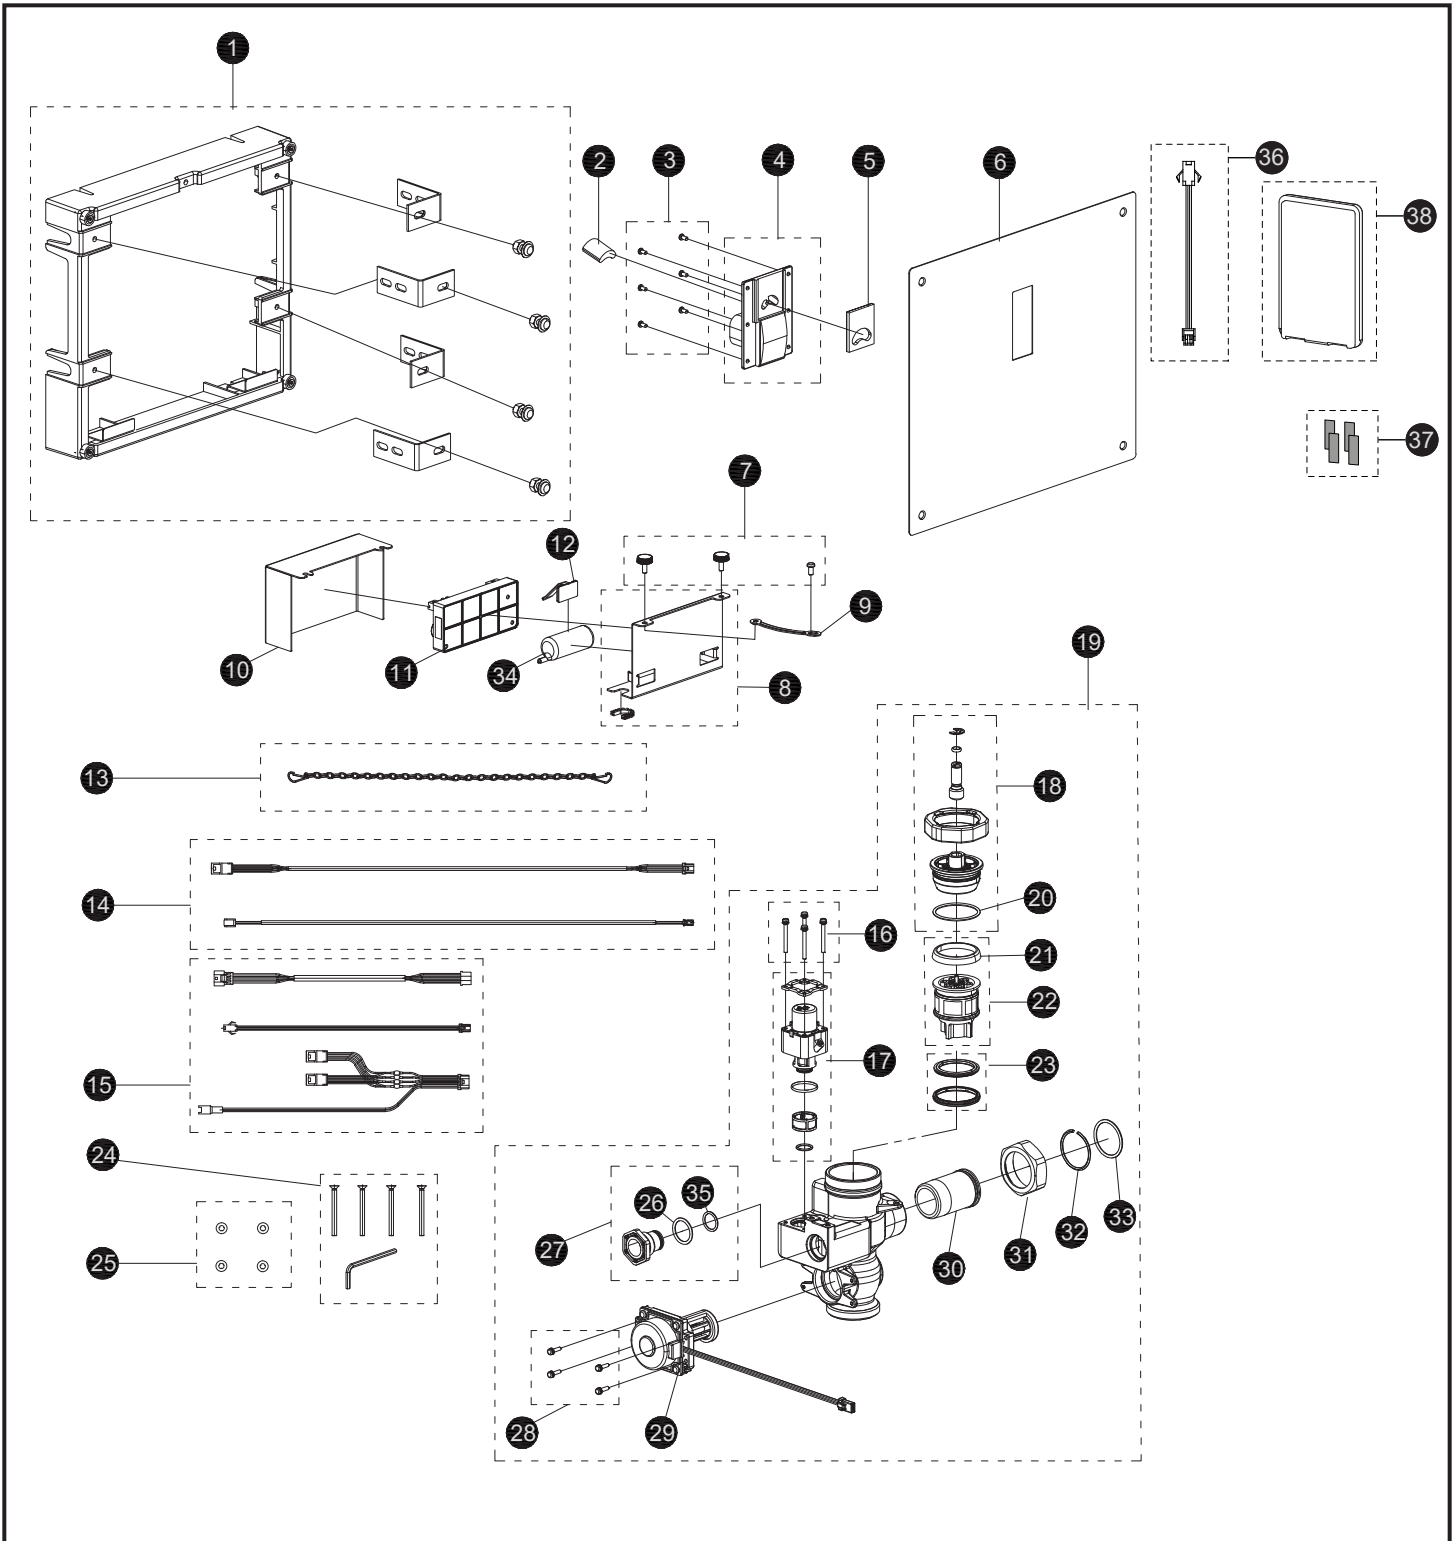

TET2GB(iA)(i2)(i4)#SS
TET2GB(iA)(i2)(i4)31#SS
TET2GB(iA)(i2)(i4)32#SS
TET2GB(iA)(i2)(i4)33#SS

**ECOPOWER® Flush Valve,
Toilet, Concealed Large, 1.6 Gpf**

**ECOPOWER® Flush Valve,
Toilet, Concealed Large, 1.6 Gpf**

TET2GB(iA)(i2)(i4)#SS
TET2GB(iA)(i2)(i4)31#SS
TET2GB(iA)(i2)(i4)32#SS
TET2GB(iA)(i2)(i4)33#SS

Item	Part	Description
1	TH559EDV341	Frame assembly, large cover
2	THP3523	Sensor
3	THP3215	Screw, sensor bracket, concealed (6/bag)
4	THP3214	Touch-button assembly
5	THP3213	Glass, sensor window, concealed
6	THP3211	Cover plate, large
7	THP3538	Screws, cover, controller box (3/bag)
8	THP3539	Housing, controller, concealed
9	THP3540	Mount stay, controller box
10	THP3537	Cover, controller box, concealed
11	THP3526	Controller unit 1.6gpf
	THP3554	Controller unit 1.6gpf for IoT Flush Valve
12	TH559EDV517	Clamp set (10/bag)
13	TH559EDV345	Chain, cover plate
14	THP3541	Harness, concealed (2 type/bag)
15	THP3522	Extension harness (3 type/bag)
16	THP3192	Screw, solenoid valve (4/bag)
17	THP3190R	Solenoid valve assembly
18	THP3532	Piston cap sub assembly
19	THP3544	Valve assembly, concealed, toilet 1.6gpf
20	THP3533	O-ring, piston cap, top, large
21	TH305SV103	U-packing, piston (10/bag)
22	TH323V104R	Piston assembly
23	THP3534	Seat packing set
24	THP3233	Screw w/wrench set
25	THP3219	Washer, plastic (4/bag)
26	THP3013	O-ring, cap (10/bag)
27	THP3220	Plug
28	TH559EDV505	Screw, ECOPOWER generator (4/bag)
29	TH559EDV503	ECOPOWER generator, toilet
30	TH305SV114	Tailpiece
31	TH305SV113	Nut, tailpiece/angle stop
32	TH305SV105	Locking ring set, tailpiece (10/bag)
33	TH305SV106	O-ring, tailpiece (10/bag)
34	THP3053	Back-up battery
35	THP3242	O-ring (1/bag)
36	THP3515	IoT wire harness
37	THP3503	Velcro tape (2 pairs/bag)
38		IoT communication card, please contact TOTO sales representative or technical support for more information.

Vacuum Breaker Sets

- VB1331R#RB Back Spud, 1-1/2" Outlet, Concealed
- VB0932R#RB Top Spud, 1-1/2" Outlet, Concealed
- VB1333R#RB Back Spud, 1-1/2" Outlet, Floor Mount

Note: for additional information, refer to the individual vacuum breaker parts sheets.