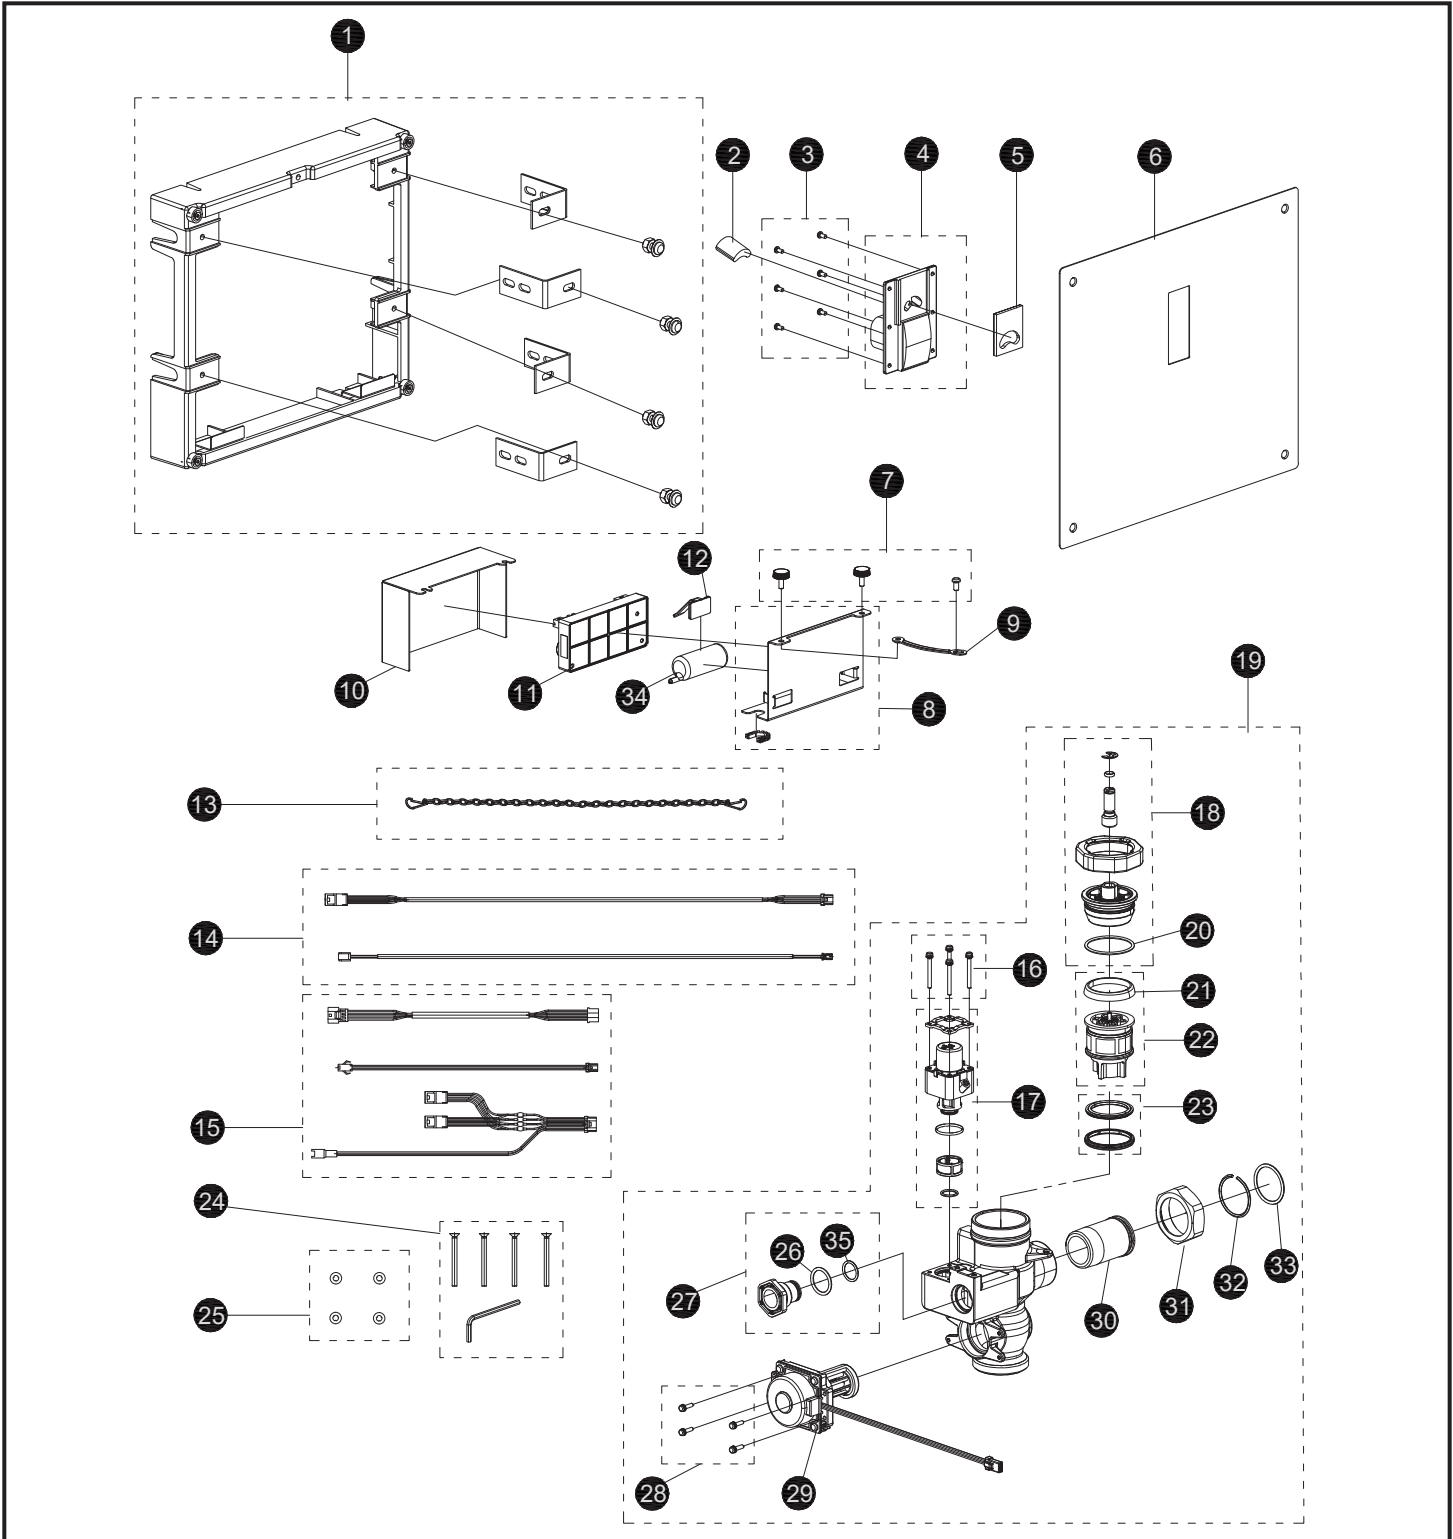

TET2GB#SS
 TET2GB31#SS
 TET2GB32#SS
 TET2GB33#SS

**ECOPOWER® Flush Valve,
 Toilet, Concealed Large, 1.6 Gpf**

**ECOPOWER® Flush Valve,
Toilet, Concealed Large, 1.6 Gpf**

TET2GB#SS
 TET2GB31#SS
 TET2GB32#SS
 TET2GB33#SS

Item	Part	Description
1	TH559EDV341	Frame assembly, large cover
2	THP3523	Sensor
3	THP3215	Screw, sensor bracket, concealed (6/bag)
4	THP3214	Touch-button assembly
5	THP3213	Glass, sensor window, concealed
6	THP3211	Cover plate, large
7	THP3538	Screws, cover, controller box (3/bag)
8	THP3539	Housing, controller, concealed
9	THP3540	Mount stay, controller box
10	THP3537	Cover, controller box, concealed
11	THP3526	Controller unit 1.6gpf
12	TH559EDV517	Clamp set (10/bag)
13	TH559EDV345	Chain, cover plate
14	THP3541	Harness, concealed (2 type/bag)
15	THP3522	Extension harness (3 type/bag)
16	THP3192	Screw, solenoid valve (4/bag)
17	THP3190R	Solenoid valve assembly
18	THP3532	Piston cap sub assembly
19	THP3544	Valve assembly, concealed, toilet 1.6gpf
20	THP3533	O-ring, piston cap, top, large
21	TH305SV103	U-packing, piston (10/bag)
22	TH323V104R	Piston assembly
23	THP3534	Seat packing set
24	THP3233	Screw w/wrench set
25	THP3219	Washer, plastic (4/bag)
26	THP3013	O-ring, cap (10/bag)
27	THP3220	Plug
28	TH559EDV505	Screw, ECOPOWER generator (4/bag)
29	TH559EDV503	ECOPOWER generator, toilet
30	TH305SV114	Tailpiece
31	TH305SV113	Nut, tailpiece/angle stop
32	TH305SV105	Locking ring set, tailpiece (10/bag)
33	TH305SV106	O-ring, tailpiece (10/bag)
34	THP3053	Back-up battery
35	THP3242	O-ring (1/bag)

Vacuum Breaker Sets

VB1331R#RB Back Spud, 1-1/2" Outlet, Concealed
 VB0932R#RB Top Spud, 1-1/2" Outlet, Concealed
 VB1333R#RB Back Spud, 1-1/2" Outlet, Floor Mount

Note: for additional information, refer to the individual vacuum breaker parts sheets.